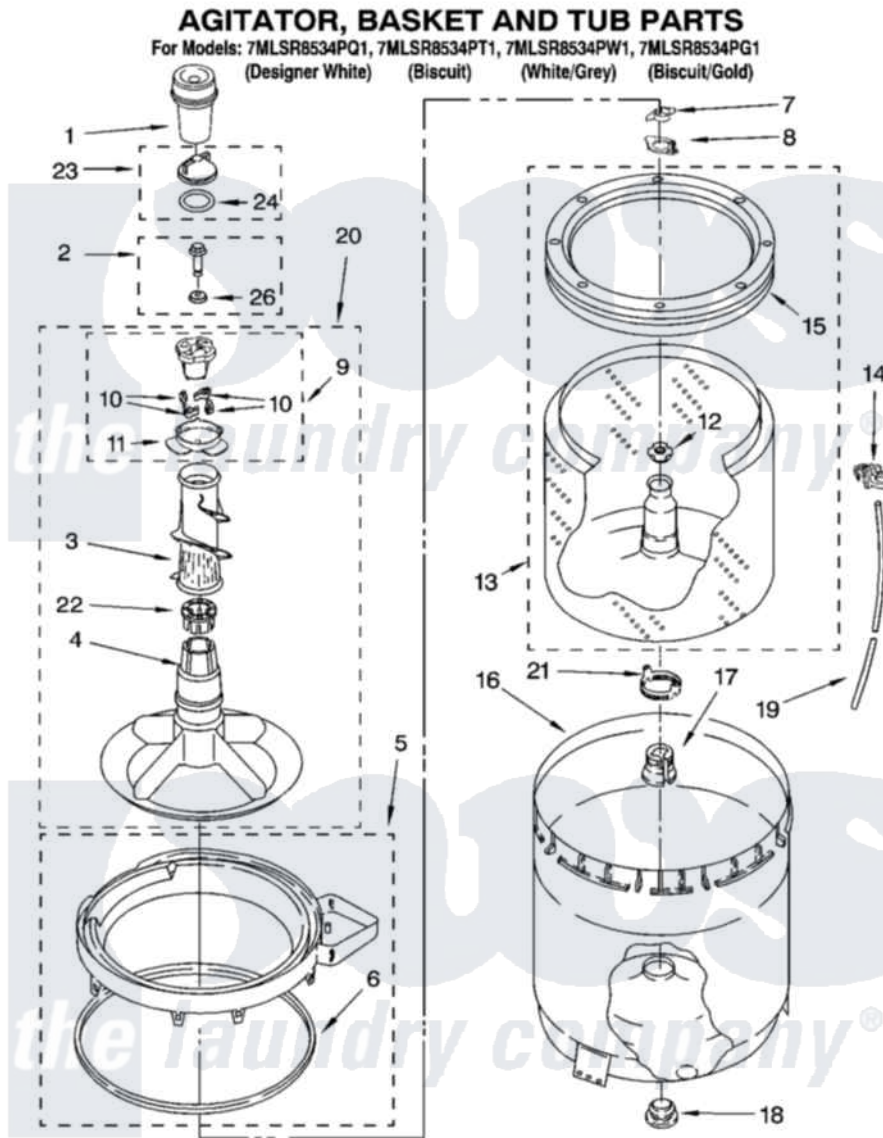

Whirlpool 7MLSR8534PQ1 03 - AGITATOR, BASKET AND TUB PARTS

8180767

5

Whirlpool Residential Whirlpool 7MLSR8534PQ1 Washer Parts Parts Diagram 03 - AGITATOR, BASKET AND TUB PARTS

[Click on the part number to view part](#)

Item	Original Part Number	Replaced By	Status	Part Description
1	63580			Dispenser, Fabric Softener
2	358237			Screw And Washer
3	3363003			Mover, Clothes
4	3347288			Agitator
5	8528150	W10445870		Ring-Tub
6	3976308			Gasket, Tub Ring
7	3354845			Clip, Agitator
8	8543666			Washer, Agitator
9	3363663	285811		Cam-Agitator
10	3366877	80040		Dog-Agitator
11	3363661			Bearing, Driven Cam
12	21366			Nut, Spanner
13	8526017	W10389329		Clothes Container, Assembly
14	2219077			Clip, Pressure Switch Hose
15	8519788	387240		Ring, Balance
16	63849			Strain Relief, Power Cord

17	389140		Tub Block, Basket Drive
18	383727		Gasket, Centerpodt
19	3347780	353244	Hose, Pressure Switch
20	3946501		Agitator, Assembly
21	8577198		Filter, Lint
22	3350389	285587	Washer
23	3354733	W10074580	Cap, Barrier
24	3348855	W10072840	Fabric Softener
26	3949550		Washer