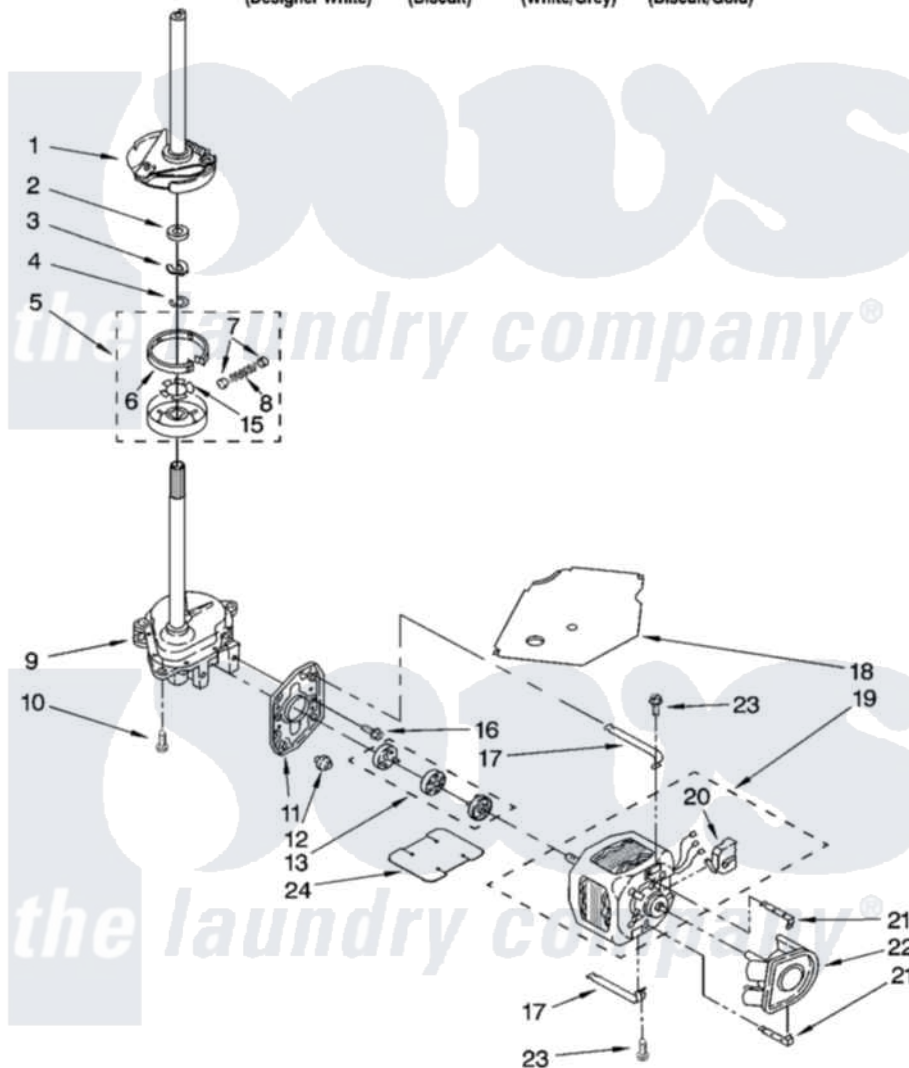

# Whirlpool 7MLSR8534PQ1 05 - BRAKE, CLUTCH, GEARCASE, MOTOR AND PUMP PARTS

## BRAKE, CLUTCH, GEARCASE, MOTOR AND PUMP PARTS

For Models: 7MLSR8534PQ1, 7MLSR8534PT1, 7MLSR8534PW1, 7MLSR8534PG1  
(Designer White) (Biscuit) (White/Grey) (Biscuit/Gold)

8

8180767

Whirlpool [Residential Whirlpool 7MLSR8534PQ1 Washer Parts](#) Parts Diagram 05 - BRAKE, CLUTCH, GEARCASE, MOTOR AND PUMP PARTS  
Click on the part number to view part

Item	Original Part Number	Replaced By	Status	Part Description
1	388952	<a href="#">285792</a>		Basketdrive
2	<a href="#">63292</a>			Washer, Spin Tube Thrust
3	62697	<a href="#">W10080230</a>		Ring, Spin Tube Support
4	63283	<a href="#">285353</a>		Ring
5	3951311	<a href="#">285785</a>		Clutch
6	3951308	<a href="#">285790</a>		Lining
7	<a href="#">62646</a>			Cap, Clutch Spring
8	<a href="#">3946792</a>			Spring And Damper Assembly
9	8532118	<a href="#">3360629</a>		Gearcase
10	3357334	<a href="#">3400516</a>		Screw Anti-Rattle
11	<a href="#">62611</a>			Plate, Motor Mount To Gearcase
12	<a href="#">62691</a>			Grommet, Motor
13	285753	<a href="#">285753A</a>		Coupling
15	<a href="#">3355454</a>			Clip, Main Drive

16	<a href="#">3400516</a>		Screw Anti-Rattle
17	3349637	<a href="#">W10086010</a>	Retainer, Motor
18	<a href="#">3362089</a>		Shield, Tub To Motor
19	8528157	<a href="#">661600</a>	Motor, Main Drive
20	<a href="#">3952056</a>		Switch, Main Drive Motor
21	<a href="#">8546127</a>		Retainer, Pump
22	<a href="#">3363394</a>		Pump
23	3387485	<a href="#">273556</a>	Screw, 10-16 X 5/8
24	<a href="#">8316060</a>		Shield, Tub To Motor