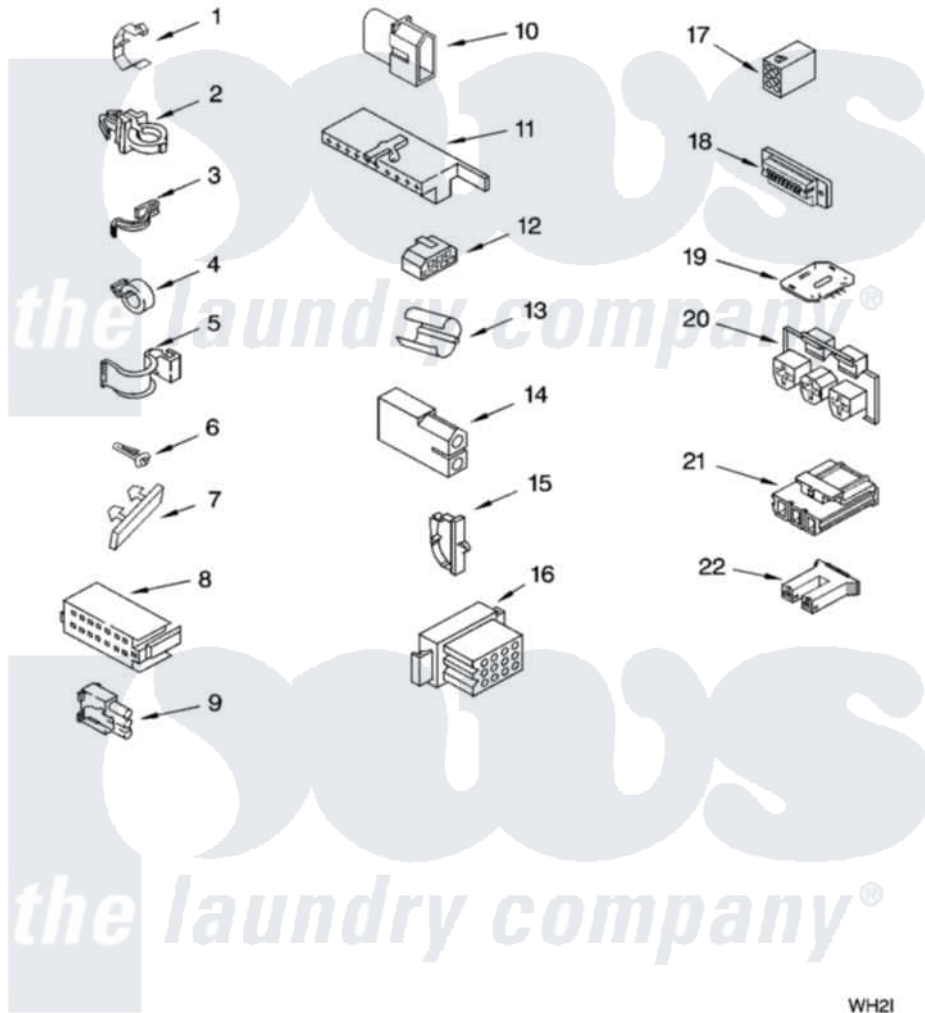

# Whirlpool 7MLSR8534PQ1 06 - WIRING HARNESS PARTS

## WIRING HARNESS PARTS

For Models: 7MLSR8534PQ1, 7MLSR8534PT1, 7MLSR8534PW1, 7MLSR8534PG1  
 (Designer White) (Biscuit) (White/Grey) (Biscuit/Gold)

8180767

9

WH2I

Whirlpool [Residential Whirlpool 7MLSR8534PQ1 Washer Parts](#) Parts Diagram 06 - WIRING HARNESS PARTS  
 Click on the part number to view part

Item	Original Part Number	Replaced By	Status	Part Description
1	<a href="#">3349557</a>			Retainer, Harness
2	388498		Not Available	Clip, Harness
3	3347812	<a href="#">8528351</a>		Clip
4	3352501	<a href="#">8559320</a>		Restraint, Hose
5	<a href="#">90016</a>			Clip, Pressure Switch Hose
6	3390496	<a href="#">8281256</a>		Clip, Harness
7	<a href="#">389379</a>			Retainer, Side To Feature Panel
8	<a href="#">3948614</a>			Disconnect Block
"	<a href="#">352089</a>			Timer, Block Disconnect
9	<a href="#">62889</a>			Receptacle, Terminal
10	<a href="#">353424</a>			Plug, Terminal
11	<a href="#">62505</a>			Block, Disconnect
12	<a href="#">3347243</a>			Block, Disconnect
13	<a href="#">63523</a>			Harness, Protector
14	<a href="#">717252</a>			Receptacle, Terminal
15	<a href="#">3352944</a>			Clip, Harness

16	3390423	Not Available	Block, Disconnect (12-Way) (Timer) (Use Term. 94613)
17	3347730	Not Available	Receptacle, (6-Way) (Use Term. 94613)
18	3349494		Connector, Etc
19	3407125	<a href="#">3955728</a>	Control, Etc
20	3948617	<a href="#">2172937</a>	Connector
21	<a href="#">3360056</a>		Connector
22	<a href="#">3354925</a>		Block, Connector
"	<a href="#">3354926</a>		Block, Connector