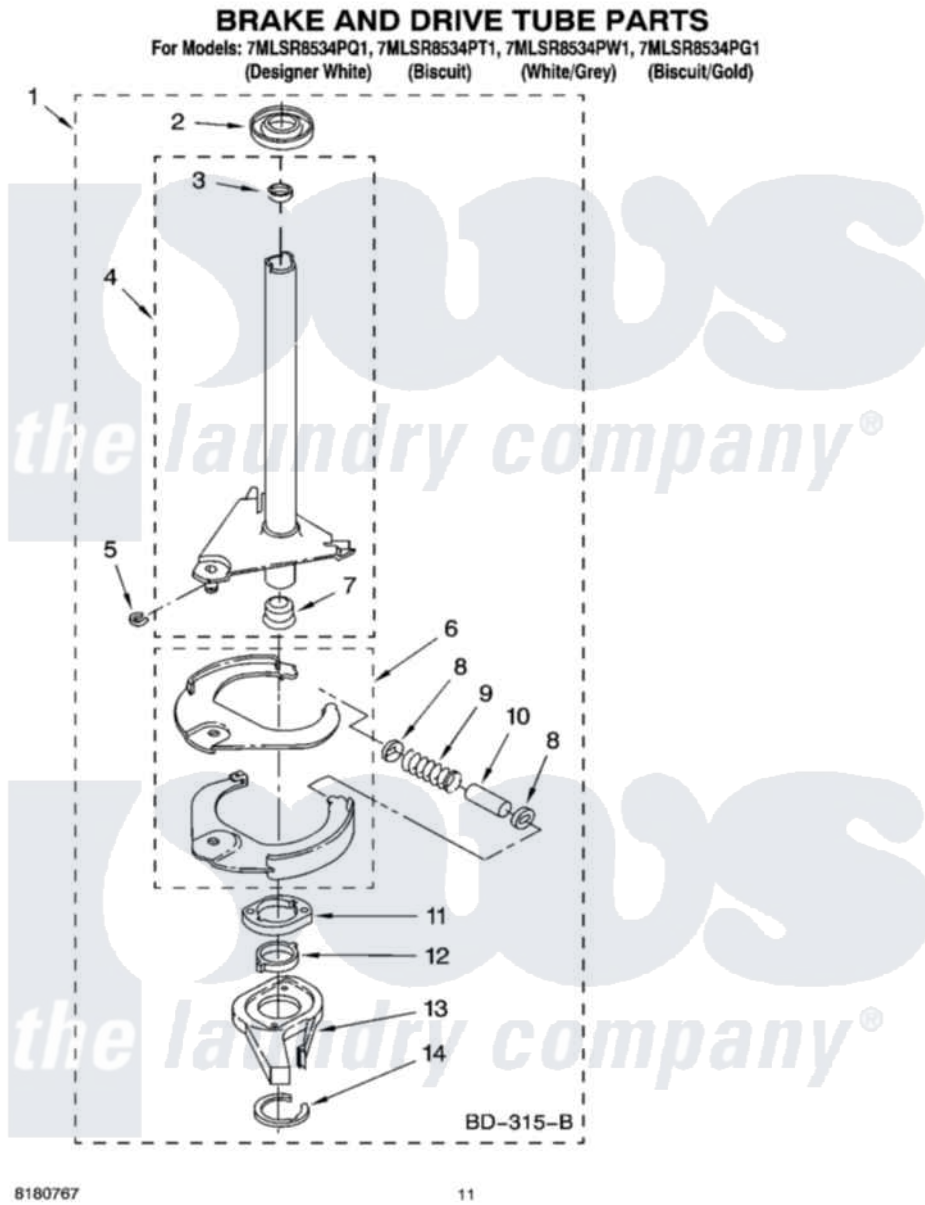

# Whirlpool 7MLSR8534PQ1 07 - BRAKE AND DRIVE TUBE PARTS

Whirlpool Residential Whirlpool 7MLSR8534PQ1 Washer Parts Parts Diagram 07 - BRAKE AND DRIVE TUBE PARTS  
 Click on the part number to view part

Item	Original Part Number	Replaced By	Status	Part Description
1	388952	<a href="#">285792</a>		Basketdrive
2	<a href="#">62658</a>			Ring, Thrust
3	<a href="#">356427</a>			Seal, Spin Pinion
4	64027	<a href="#">64208</a>		Tube-Spin
5	64035	<a href="#">W10083190</a>		Ring, Retaining
6	64232	<a href="#">285438</a>		Shoe-Brake
7	62703	<a href="#">8546462</a>		"T" Bearing, Spin Tube
8	3353956	<a href="#">285658</a>		Sleeve
9	387806		Not Available	Spring, Brake
10	3355360	<a href="#">285658</a>		Sleeve
11	661516	<a href="#">8546461</a>		Cam, Brake Release
12	<a href="#">63022</a>			Sleeve, Cam
13	64194	<a href="#">285790</a>		Lining
14	90368	<a href="#">W10083200</a>		Ring, Retaining
"	N/A		Not Available	FOLLOWING PARTS NOT ILLUSTRATED
"	<a href="#">285208</a>			Lubricant