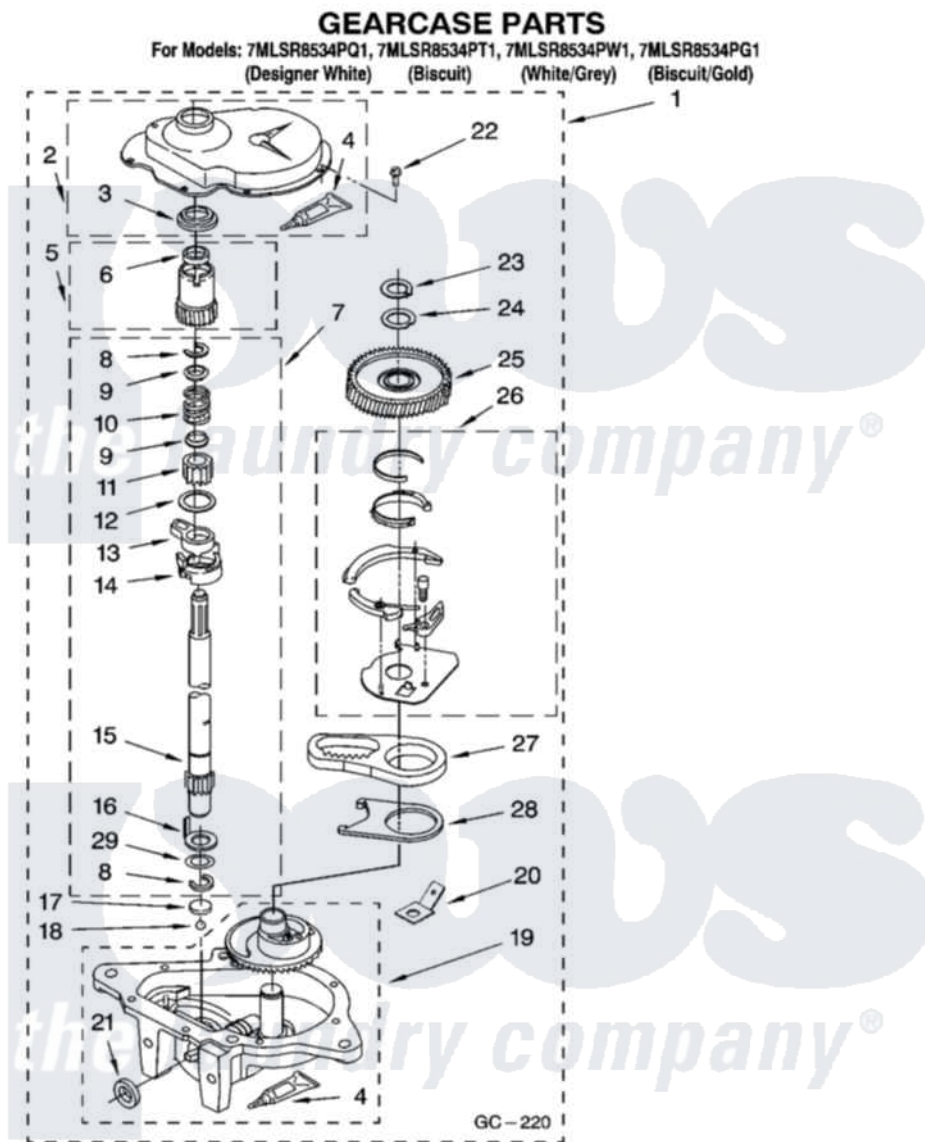

Whirlpool 7MLSR8534PQ1 08 - GEARCASE PARTS

12

8180767

Whirlpool [Residential Whirlpool 7MLSR8534PQ1 Washer Parts](#) Parts Diagram 08 - GEARCASE PARTS
 Click on the part number to view part

Item	Original Part Number	Replaced By	Status	Part Description
1	8532118	3360629		Gearcase
2	285202			Cover, Gearcase
3	3349985			Seal, Gearcase Cover
4	285195			Sealer Sealer, Gasket
5	63320	285362		Gear and Pinon
6	356427			Seal, Spin Pinion
7	389387			Shaft, Agitator
8	90369		Not Available	Ring, Retaining (2)
9	62677			Retainer, Spring
10	62676			Spring, Agitator
11	63273	285509		Shaft, Agitator
12	62619			Washer, Agitator Gear
13	62580	285206		Cam-Agitator
14	62581	285206		Cam-Agitator
15	285509			Shaft, Agitator
16	62618			Washer, Cam Thrust

17	16018	285205	Bearing
18	85529	285205	Bearing
19	389230	285515	Gearcase
20	3949116	Not Available	BLOCK TAB, TERMINAL
21	285352		Seal Kit, Thrust Plug
22	3351614		Screw, Gearcase Cover Mounting
23	3362552	285765	Ring-Retrn
24	285735	285766	Washer Kit, Thrust
25	62570	285362	Gear and Pinon
26	388253	999516	Shelf-Glas
27	3349296	8546456	Rack, Connecting
28	62621		Actuator, Shift
29	388815		Washer, Intermediate 1 3976263 Miscellaneous Parts Bag 2 3976300 Washer, Inlet Hose 3 3366913 Clamp, Hose