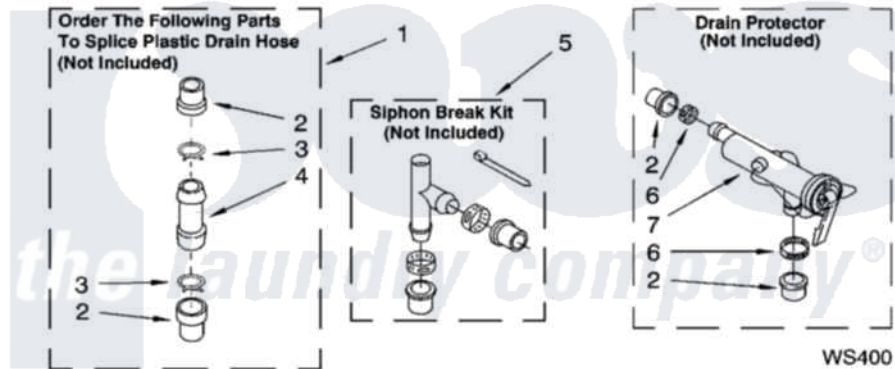

Whirlpool 7MLSR8534PQ1 09 - WATER SYSTEM PARTS, OPTIONAL PARTS (NOT INCLUDED)

WATER SYSTEM PARTS

For Models: 7MLSR8534PQ1, 7MLSR8534PT1, 7MLSR8534PW1, 7MLSR8534PG1
(Designer White) (Biscuit) (White/Grey) (Biscuit/Gold)

8180767

13

Whirlpool [Residential Whirlpool 7MLSR8534PQ1 Washer Parts](#) Parts Diagram 09 - WATER SYSTEM PARTS, OPTIONAL PARTS (NOT INCLUDED)
Click on the part number to view part

Item	Original Part Number	Replaced By	Status	Part Description
1	285442			Water System Parts
2	285321			Water System Parts
3	370447	285655		Clamp, Hose
4	16272			Connector, Straight
5	285320			Water System Parts
6	65349	285655		Clamp, Hose
7	367031			Water System Parts
	72017			Paint, Touch-Up
"	4392899			Paint, Touch-Up
"	350938			Paint, Pressurized Spray B
"	350930			Paint, Pressurized Spray B
"	4392901			Paint, Pressurized Spray
"	799344			Paint, Touch-Up)
"	4392900			Paint, Bulk)
"	N/A		Not Available	OIL