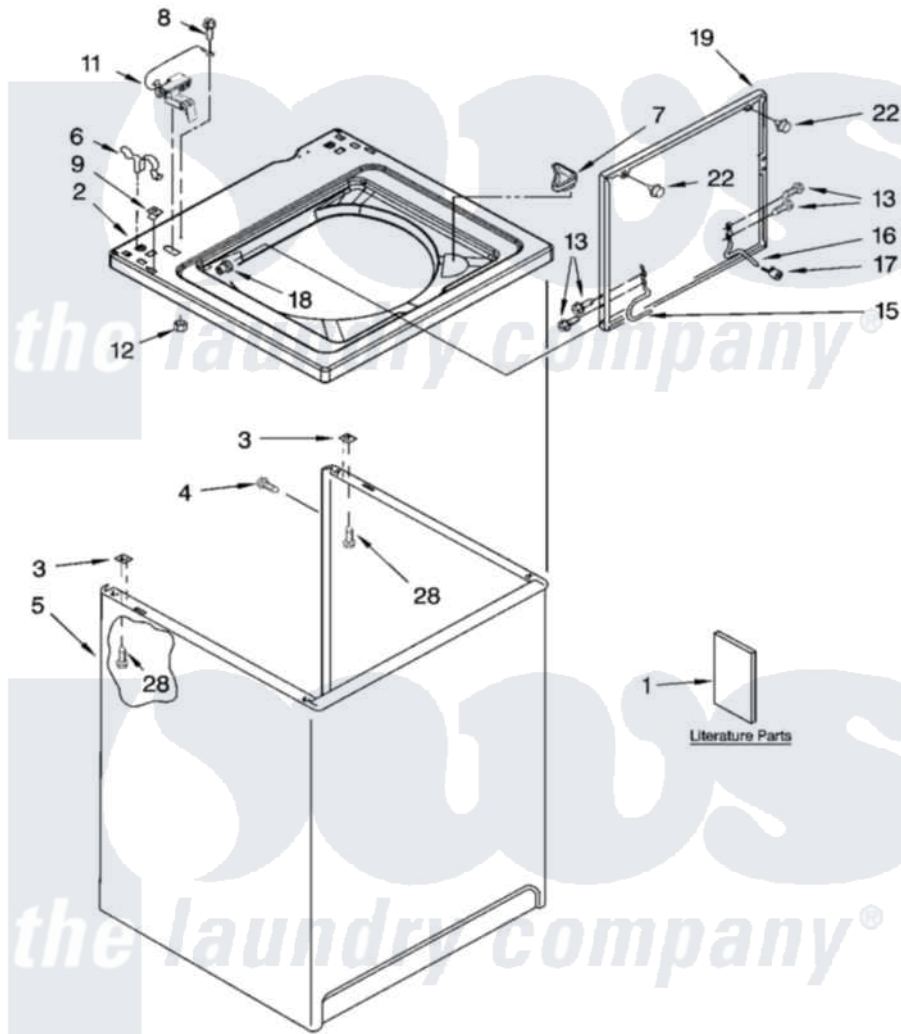

# Whirlpool 7MLSR8534PT0 01 - TOP AND CABINET PARTS

## TOP AND CABINET PARTS

For Models: 7MLSR8534PQ0, 7MLSR8534PT0, 7MLSR8534PW0  
(Designer White) (Biscuit) (White/Grey)

AUTOMATIC  
WASHER

9-04 Litho in U.S.A. (drd)

1

Part No. 8180544

Whirlpool [Residential Whirlpool 7MLSR8534PT0 Washer Parts](#) Parts Diagram 01 - TOP AND CABINET PARTS  
Click on the part number to view part

Item	Original Part Number	Replaced By	Status	Part Description
1	8539803		Not Available	Installation Instructions
"	8558496		Not Available	Feature Sheet
"	8539807		Not Available	Energy Guide (Mexico)
"	8539806		Not Available	Use & Care Guide
"	8543288		Not Available	Wiring Diagram
2	<a href="#">8318064</a>			Top
"	<a href="#">8318066</a>			Top
3	62750			Spacer, Cabinet To Top (4)
4	3357011	<a href="#">308685</a>		Side Trim )
5	<a href="#">63424</a>			Cabinet
"	<a href="#">3954357</a>			Cabinet
6	<a href="#">62780</a>			Clip, Top And Cabinet And Rear Panel
7	<a href="#">3362952</a>			Dispenser, Bleach
8	<a href="#">3351614</a>			Screw, Gearcase Cover Mounting
9	<a href="#">357213</a>			Nut, Push-In

11	<a href="#">8318084</a>		Switch, Lid
12	3400901	<a href="#">680762</a>	Nut
13	3351355	<a href="#">W10119828</a>	Screw, Lid Hinge Mounting
15	<a href="#">8318088</a>		Hinge, Lid
16	<a href="#">54583</a>		Hinge, Lid
17	<a href="#">19119</a>		Bumper, Lid Hinge
18	<a href="#">21258</a>		Bearing, Lid Hinge
19	8557513	<a href="#">3957617</a>	Lid
"	8557514	<a href="#">3957618</a>	Lid
22	<a href="#">9724509</a>		Bumper, Lid
28	<a href="#">3390631</a>		Screw, 10-16 X 3/8