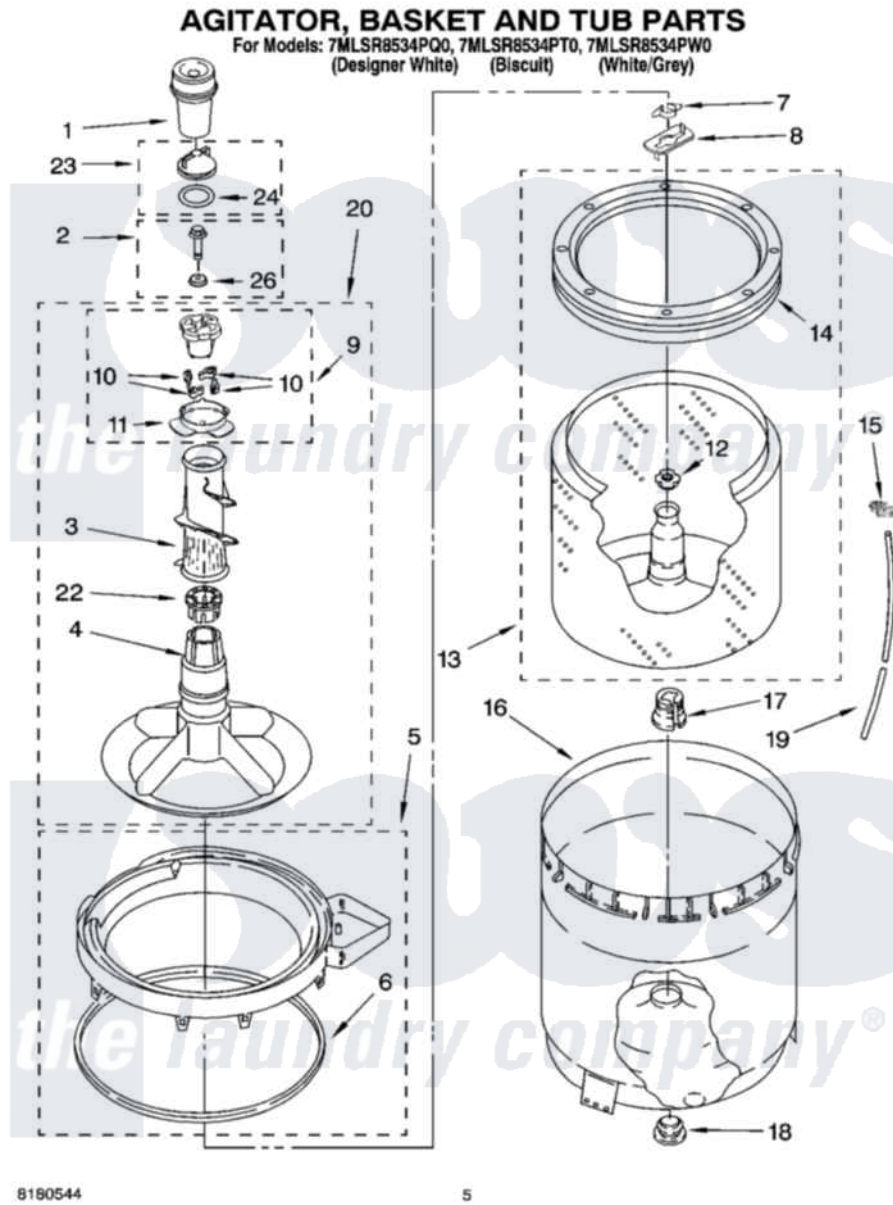

Whirlpool 7MLSR8534PT0 03 - AGITATOR, BASKET AND TUB PARTS

8180544

5

Whirlpool Residential Whirlpool 7MLSR8534PT0 Washer Parts Parts Diagram 03 - AGITATOR, BASKET AND TUB PARTS

[Click on the part number to view part](#)

Item	Original Part Number	Replaced By	Status	Part Description
1	63580			Dispenser, Fabric Softener
2	358237			Screw And Washer
3	3363003			Mover, Clothes
4	3347288			Agitator
5	8528150	W10445870		Ring-Tub
6	3976308			Gasket, Tub Ring
7	3354845			Clip, Agitator
8	3355921	8543666		Washer, Agitator
9	3363663	285811		Cam-Agitator
10	3366877	80040		Dog-Agitator
11	3363661			Bearing, Driven Cam
12	21366			Nut, Spanner
13	8526017	W10389329		Clothes Container, Assembly
14	8519788	387240		Ring, Balance
15	2219077			Clip, Pressure Switch Hose
16	63849			Strain Relief, Power Cord

17	389140		Tub Block, Basket Drive
18	383727		Gasket, Centerpodt
19	3347780	353244	Hose, Pressure Switch
20	3946501		Agitator, Assembly
22	3350389	285587	Washer
23	3354733	W10074580	Cap, Barrier
24	3348855	W10072840	Fabric Softener
26	3949550		Washer