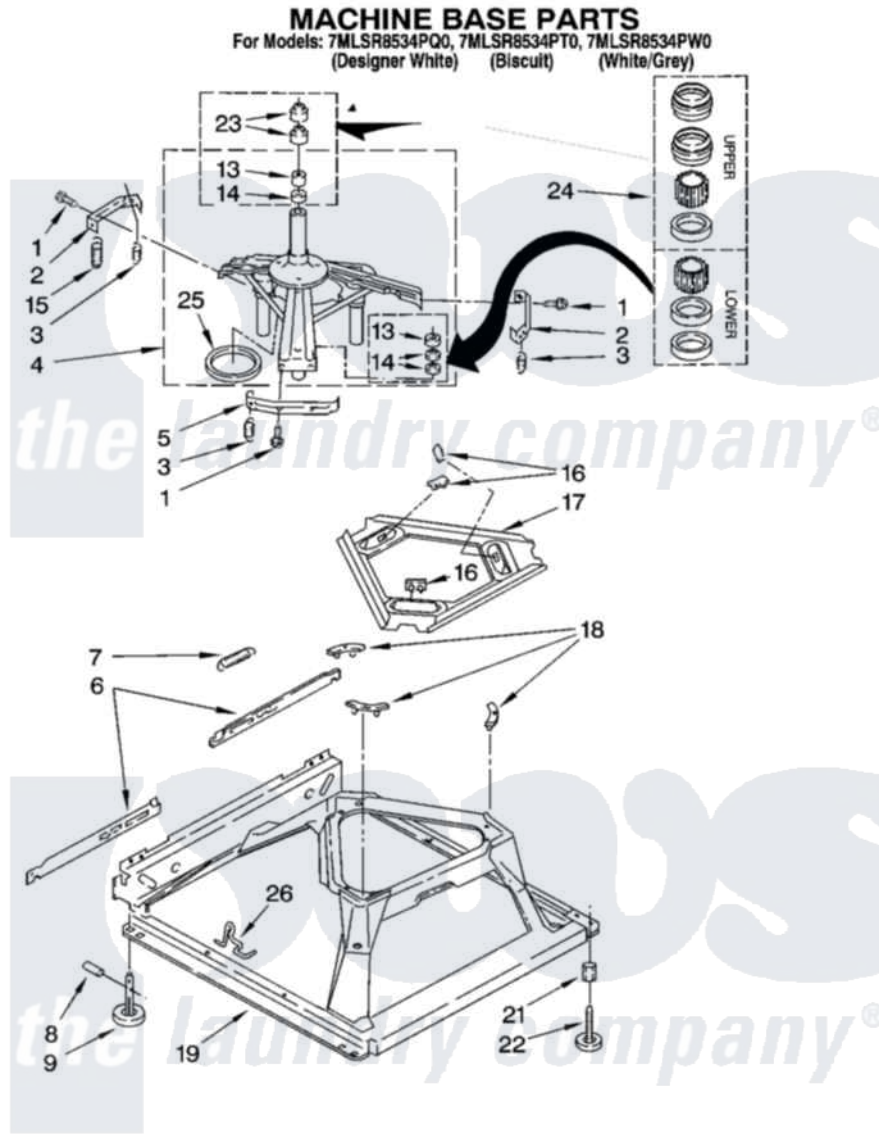

# Whirlpool 7MLSR8534PT0 04 - MACHINE BASE PARTS

8180544

7

Whirlpool [Residential Whirlpool 7MLSR8534PT0 Washer Parts](#) Parts Diagram 04 - MACHINE BASE PARTS  
Click on the part number to view part

Item	Original Part Number	Replaced By	Status	Part Description
1	<a href="#">3400076</a>			Screw, Bracket Mounting
2	<a href="#">64067</a>			Bracket, Spring Outer
3	<a href="#">63907</a>			Spring, Suspension
4	3362087	<a href="#">280184</a>		Support
5	<a href="#">64065</a>			Bracket, Spring Outer
6	<a href="#">63466</a>			Link, Leveling Mechanism
7	62597	<a href="#">8316845</a>		Spring
8	<a href="#">62837</a>			Pin, Knurled
9	62596	<a href="#">285244</a>		Feet-Leveling
13	3347047	<a href="#">8546455</a>		Bearing, Centerpost
14	357409	<a href="#">359449</a>		Seal, Agitator Shaft
15	388492	<a href="#">W10250667</a>		Spring, Counterweight
16	62568	<a href="#">285219</a>		Pad
17	<a href="#">3946509</a>			Plate, Suspension
18	3363660	<a href="#">285744</a>		Pad
19	3946512	<a href="#">285771</a>		Base

21	<a href="#">3359452</a>		Nut, Lock
22	389102	<a href="#">W10001130</a>	Foot, Leveling
23	356934	<a href="#">8577376</a>	Seal, Centerpost
24	<a href="#">285203</a>		Centerpost Bearing Kit
25	<a href="#">63134</a>		Ring, Sound Deadening
26	63806	<a href="#">W10145155</a>	Retainer, Suspension Spring