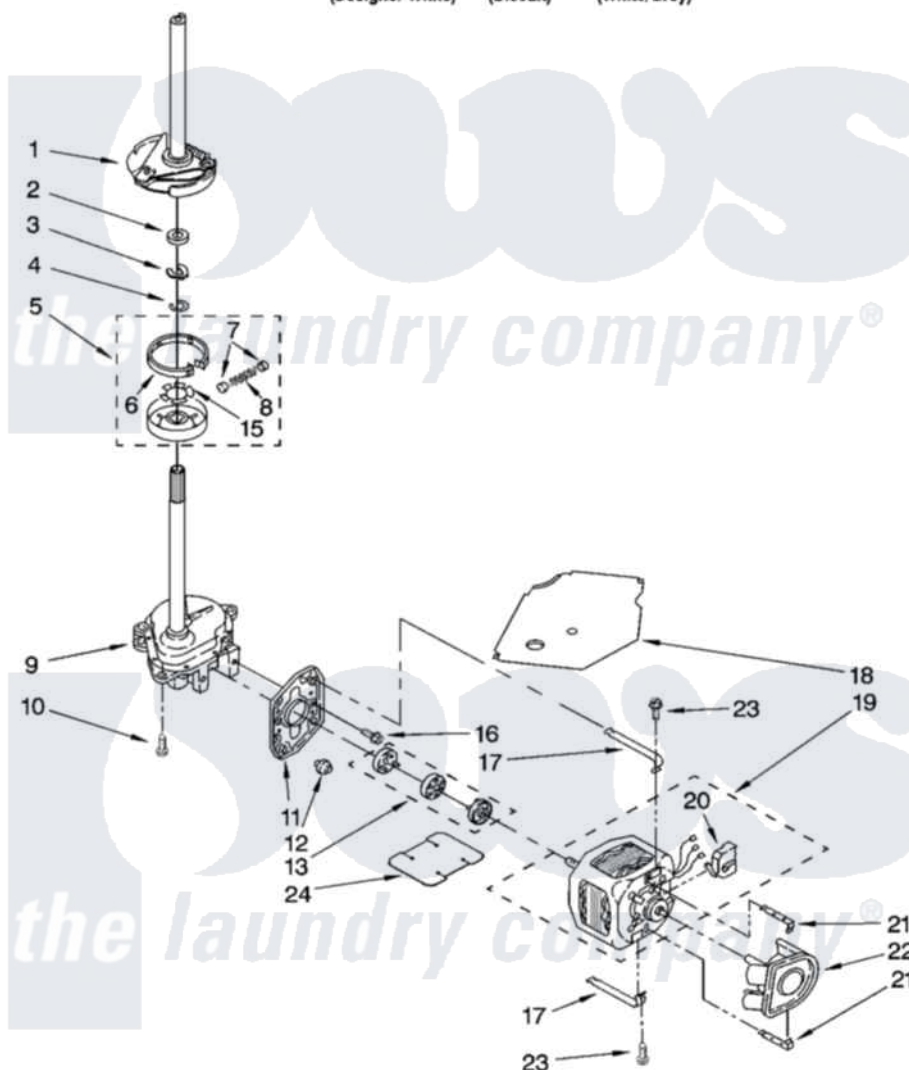

# Whirlpool 7MLSR8534PT0 05 - BRAKE, CLUTCH, GEARCASE, MOTOR AND PUMP PARTS

## BRAKE, CLUTCH, GEARCASE, MOTOR AND PUMP PARTS

For Models: 7MLSR8534PQ0, 7MLSR8534PT0, 7MLSR8534PW0  
(Designer White) (Biscuit) (White/Grey)

8

8180544

Whirlpool [Residential Whirlpool 7MLSR8534PT0 Washer Parts](#) Parts Diagram 05 - BRAKE, CLUTCH, GEARCASE, MOTOR AND PUMP PARTS

[Click on the part number to view part](#)

Item	Original Part Number	Replaced By	Status	Part Description
1	388952	<a href="#">285792</a>		Basketdrive
2	<a href="#">63292</a>			Washer, Spin Tube Thrust
3	62697	<a href="#">W10080230</a>		Ring, Spin Tube Support
4	63283	<a href="#">285353</a>		Ring
5	3951311	<a href="#">285785</a>		Clutch
6	3951308	<a href="#">285790</a>		Lining
7	<a href="#">62646</a>			Cap, Clutch Spring
8	<a href="#">3946792</a>			Spring And Damper Assembly
9	8532118	<a href="#">3360629</a>		Gearcase
10	3357334	<a href="#">3400516</a>		Screw Anti-Rattle
11	<a href="#">62611</a>			Plate, Motor Mount To Gearcase
12	<a href="#">62691</a>			Grommet, Motor
13	285753	<a href="#">285753A</a>		Coupling
15	<a href="#">3355454</a>			Clip, Main Drive

16	<a href="#">3400516</a>		Screw Anti-Rattle
17	3349637	<a href="#">W10086010</a>	Retainer, Motor
18	<a href="#">3362089</a>		Shield, Tub To Motor
19	8528157	<a href="#">661600</a>	Motor, Main Drive
20	<a href="#">3952056</a>		Switch, Main Drive Motor
21	<a href="#">8546127</a>		Retainer, Pump
22	<a href="#">3363394</a>		Pump
23	3387485	<a href="#">273556</a>	Screw, 10-16 X 5/8
24	<a href="#">8316060</a>		Shield, Tub To Motor