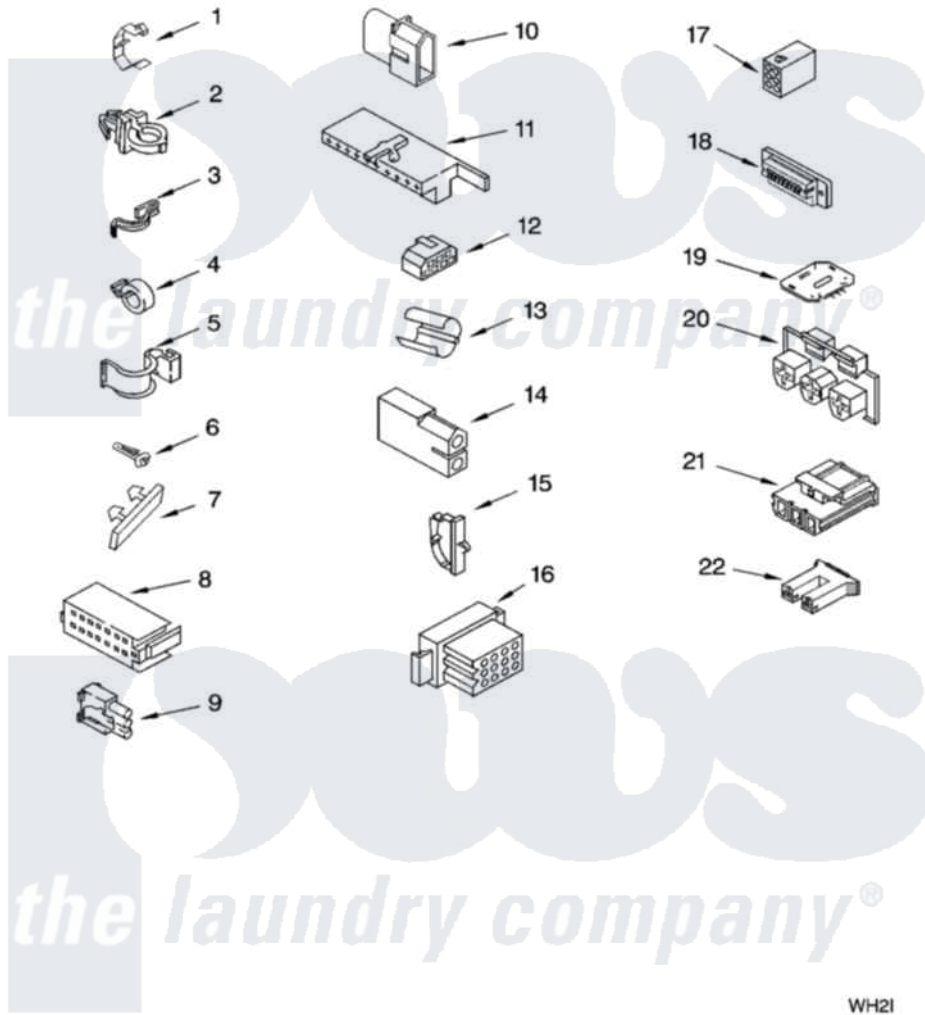

Whirlpool 7MLSR8534PT0 06 - WIRING HARNESS PARTS

WIRING HARNESS PARTS

For Models: 7MLSR8534PQ0, 7MLSR8534PT0, 7MLSR8534PW0
(Designer White) (Biscuit) (White/Grey)

8180544

9

WH2I

Whirlpool [Residential Whirlpool 7MLSR8534PT0 Washer Parts](#) Parts Diagram 06 - WIRING HARNESS PARTS
Click on the part number to view part

Item	Original Part Number	Replaced By	Status	Part Description
1	3349557			Retainer, Harness
2	388498		Not Available	Clip, Harness
3	3347812	8528351		Clip
4	3352501	8559320		Restraint, Hose
5	90016			Clip, Pressure Switch Hose
6	3390496	8281256		Clip, Harness
7	389379			Retainer, Side To Feature Panel
8	3948614			Disconnect Block
"	352089			Timer, Block Disconnect
9	62889			Receptacle, Terminal
10	353424			Plug, Terminal
11	62505			Block, Disconnect
12	3347243			Block, Disconnect
13	63523			Harness, Protector
14	717252			Receptacle, Terminal
15	3352944			Clip, Harness

16	3390423	Not Available	Block, Disconnect (12-Way) (Timer) (Use Term. 94613)
17	3347730	Not Available	Receptacle, (6-Way) (Use Term. 94613)
18	3349494		Connector, Etc
19	3407125	3955728	Control, Etc
20	3948617	2172937	Connector
21	3360056		Connector
22	3354925		Block, Connector
"	3354926		Block, Connector