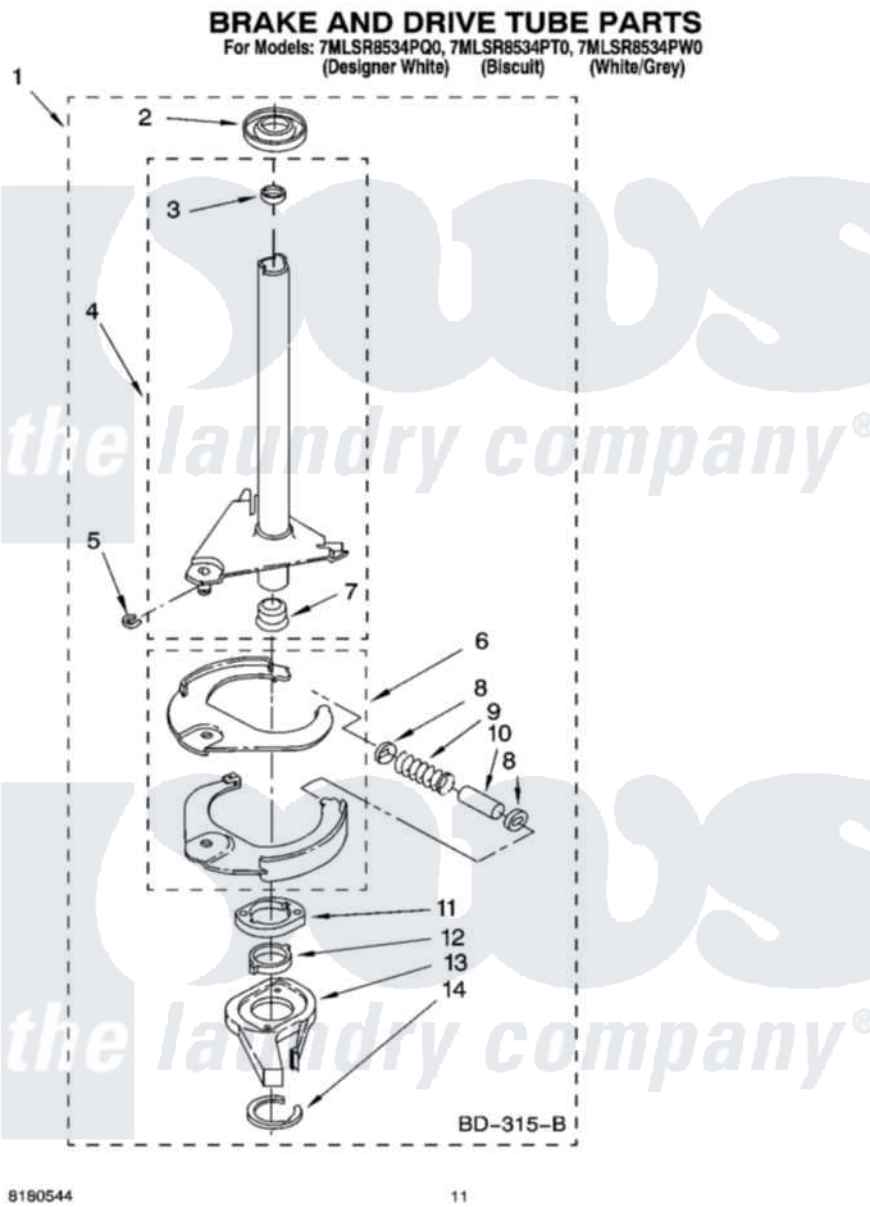

Whirlpool 7MLSR8534PT0 07 - BRAKE AND DRIVE TUBE PARTS

Whirlpool Residential Whirlpool 7MLSR8534PT0 Washer Parts Parts Diagram 07 - BRAKE AND DRIVE TUBE PARTS
Click on the part number to view part

Item	Original Part Number	Replaced By	Status	Part Description
"	BLANK		Not Available	f1fs19 1 388952 Brake And Drive Tube (Complete)
2	62658			Ring, Thrust
3	356427			Seal, Spin Pinion
4	64027	64208		Tube-Spin
5	64035	W10083190		Ring, Retaining
6	64232	285438		Shoe-Brake
7	62703	8546462		"T" Bearing, Spin Tube
8	3353956	285658		Sleeve
9	387806		Not Available	Spring, Brake
10	3355360	285658		Sleeve
11	661516	8546461		Cam, Brake Release
12	63022			Sleeve, Cam
13	64194	285790		Lining
14	90368	W10083200		Ring, Retaining
"	N/A		Not Available	FOLLOWING PARTS NOT ILLUSTRATED