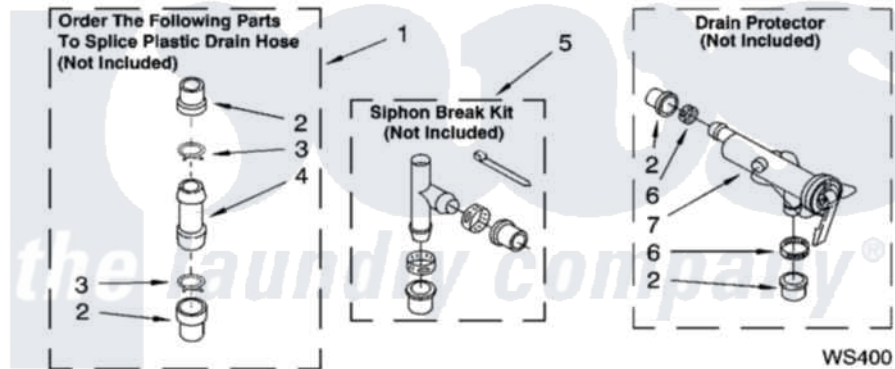

**Whirlpool 7MLSR8534PT0 09 - WATER SYSTEM PARTS,
MISCELLANEOUS PARTS, OPTIONAL PARTS (NOT INCLUDED)**

WATER SYSTEM PARTS
For Models: 7MLSR8534PQ0, 7MLSR8534PT0, 7MLSR8534PW0
(Designer White) (Biscuit) (White/Grey)

8190544

13

Whirlpool [Residential Whirlpool 7MLSR8534PT0 Washer Parts](#) Parts Diagram 09 - WATER SYSTEM PARTS,
MISCELLANEOUS PARTS, OPTIONAL PARTS (NOT INCLUDED)
[Click on the part number to view part](#)

Item	Original Part Number	Replaced By	Status	Part Description
1	285442			Water System Parts
2	285321			Water System Parts
3	370447	285655		Clamp, Hose
4	16272			Connector, Straight
5	285320			Water System Parts
6	65349	285655		Clamp, Hose
7	367031			Water System Parts
1	3976253	285654		Parts-Misc
2	16123			Washer Inlet-Hose Miscellaneous Parts Must be Ordered Separately.
3	3366912	356138		Clamp, Hose
4	3366913	3357331		Clamp, Drain
5	3359452			Nut, Lock
6	389102	W10001130		Foot, Leveling