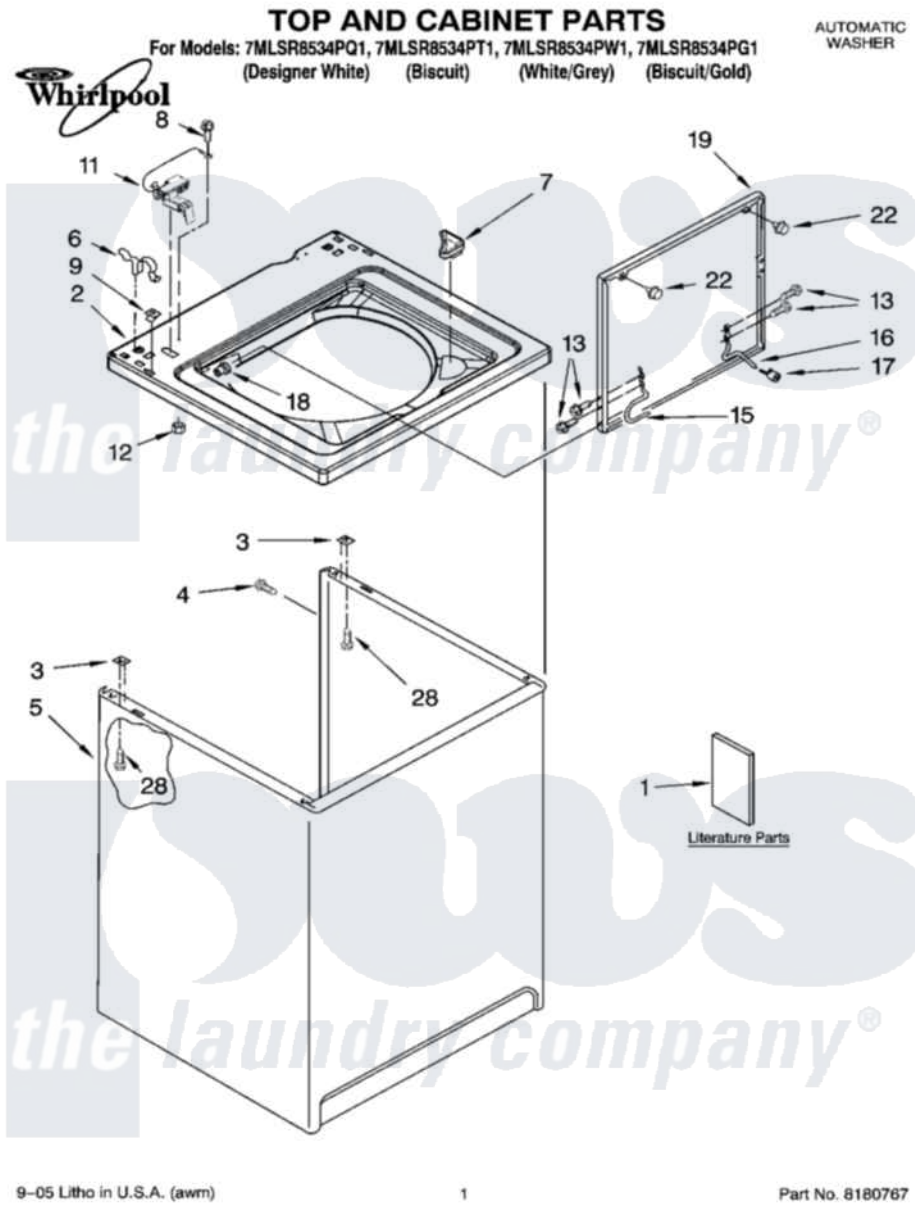

Whirlpool 7MLSR8534PT1 01 - TOP AND CABINET PARTS

9-05 Litho in U.S.A. (awm)

1

Part No. 8180767

Whirlpool [Residential Whirlpool 7MLSR8534PT1 Washer Parts](#) Parts Diagram 01 - TOP AND CABINET PARTS
 Click on the part number to view part

Item	Original Part Number	Replaced By	Status	Part Description
1	8316475		Not Available	Installation Instructions
"	8558603		Not Available	Feature Sheet
"	8558605		Not Available	Energy Guide (Mexico)
"	8539806		Not Available	Use & Care Guide
"	8543288		Not Available	Wiring Diagram
2	8318064			Top
"	8318066			Top
3	62750			Spacer, Cabinet To Top (4
4	3357011	308685		Side Trim)
5	63424			Cabinet
"	3954357			Cabinet
6	62780			Clip, Top And Cabinet And Rear Panel
7	3362952			Dispenser, Bleach
8	3351614			Screw, Gearcase Cover Mounting
9	357213			Nut, Push-In

11	8318084		Switch, Lid
12	8533959	680762	Nut
13	3351355	W10119828	Screw, Lid Hinge Mounting
15	8318088		Hinge, Lid
16	54583		Hinge, Lid
17	19119		Bumper, Lid Hinge
18	21258		Bearing, Lid Hinge
19	8557513	3957617	Lid
"	8557514	3957618	Lid
22	9724509		Bumper, Lid
28	3390631		Screw, 10-16 X 3/8