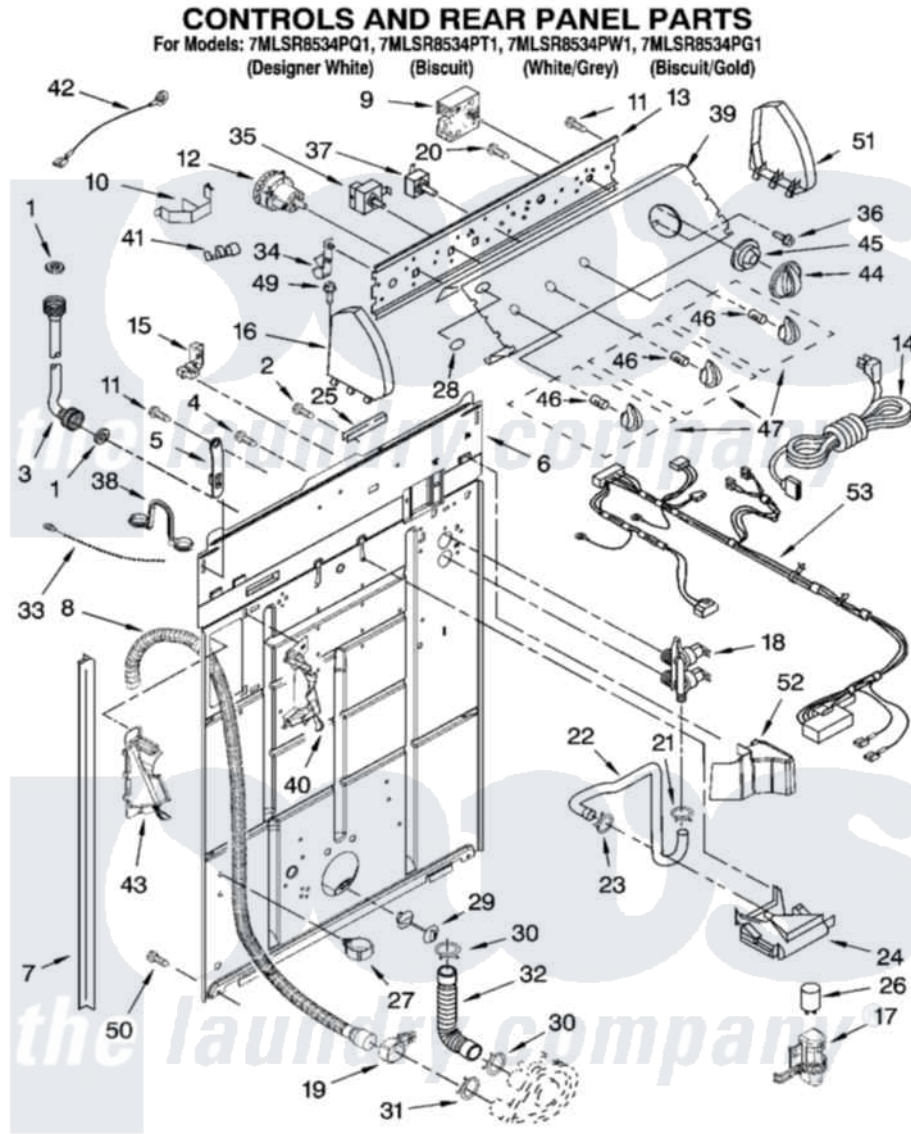

Whirlpool 7MLSR8534PT1 02 - CONTROLS AND REAR PANEL PARTS

8180767

3

Whirlpool [Residential Whirlpool 7MLSR8534PT1 Washer Parts](#) Parts Diagram 02 - CONTROLS AND REAR PANEL PARTS

[Click on the part number to view part](#)

Item	Original Part Number	Replaced By	Status	Part Description
1	3976300	16123		Washer Inlet-Hose Miscellaneous Parts Must be Ordered Separately.
2	3351614			Screw, Gearcase Cover Mounting
3	8571377	89503		Hose-Inlet
"	8571378	89503		Hose-Inlet
4	9740848			Screw, Mixing Valve Mounting
5	8568314			Strap, Console
6	8318015			Panel, Rear
7	62747			Pad, Rear Panel
8	8559373	W10096921		Drain Hose Assembly
9	3949208			Timer, Control
10	8055003			Clip, Harness And Pressure Switch
11	90767			Screw, 8A X 3/8 HeX Washer Head Tapping
12	3366847	W10337780		Switch-WL