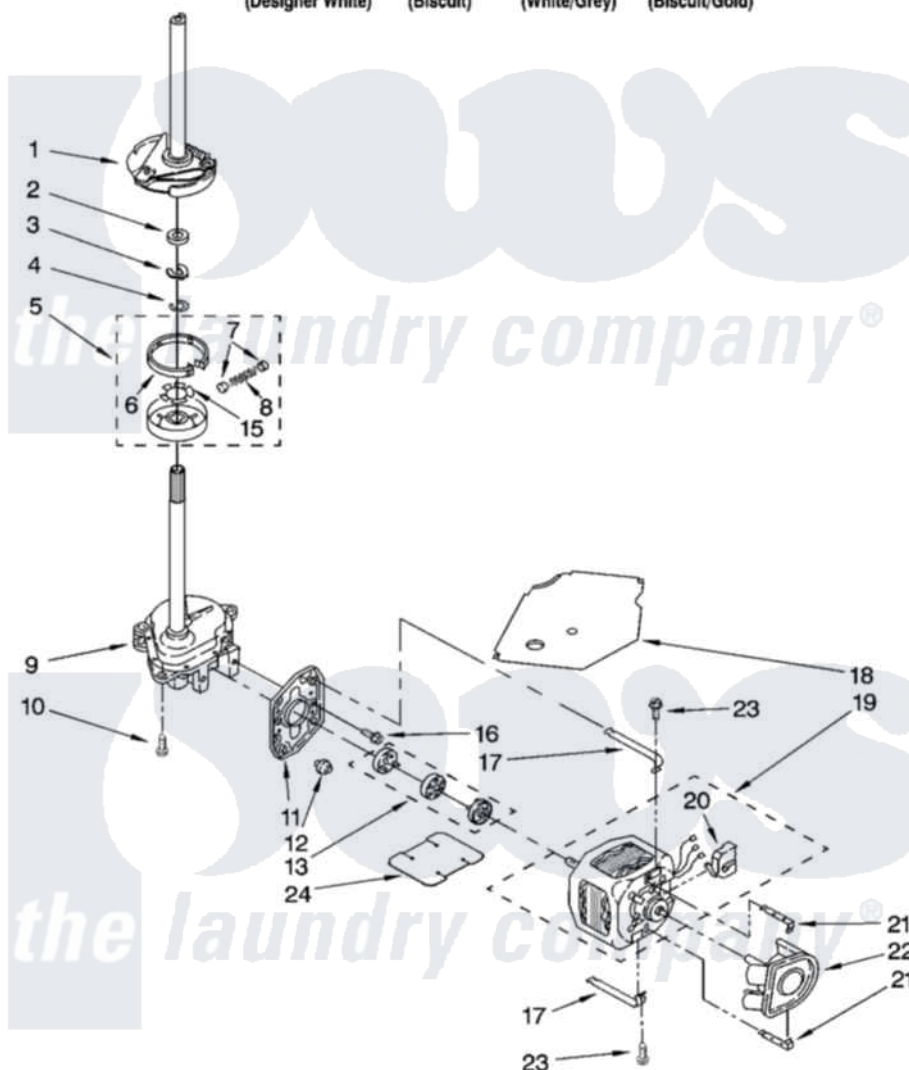

Whirlpool 7MLSR8534PT1 05 - BRAKE, CLUTCH, GEARCASE, MOTOR AND PUMP PARTS

BRAKE, CLUTCH, GEARCASE, MOTOR AND PUMP PARTS

For Models: 7MLSR8534PQ1, 7MLSR8534PT1, 7MLSR8534PW1, 7MLSR8534PG1

(Designer White) (Biscuit) (White/Grey) (Biscuit/Gold)

8

8180767

Whirlpool [Residential Whirlpool 7MLSR8534PT1 Washer Parts](#) Parts Diagram 05 - BRAKE, CLUTCH, GEARCASE, MOTOR AND PUMP PARTS

[Click on the part number to view part](#)

Item	Original Part Number	Replaced By	Status	Part Description
1	388952	285792		Basketdrive
2	63292			Washer, Spin Tube Thrust
3	62697	W10080230		Ring, Spin Tube Support
4	63283	285353		Ring
5	3951311	285785		Clutch
6	3951308	285790		Lining
7	62646			Cap, Clutch Spring
8	3946792			Spring And Damper Assembly
9	8532118	3360629		Gearcase
10	3357334	3400516		Screw Anti-Rattle
11	62611			Plate, Motor Mount To Gearcase
12	62691			Grommet, Motor
13	285753	285753A		Coupling
15	3355454			Clip, Main Drive

16	3400516		Screw Anti-Rattle
17	3349637	W10086010	Retainer, Motor
18	3362089		Shield, Tub To Motor
19	8528157	661600	Motor, Main Drive
20	3952056		Switch, Main Drive Motor
21	8546127		Retainer, Pump
22	3363394		Pump
23	3387485	273556	Screw, 10-16 X 5/8
24	8316060		Shield, Tub To Motor