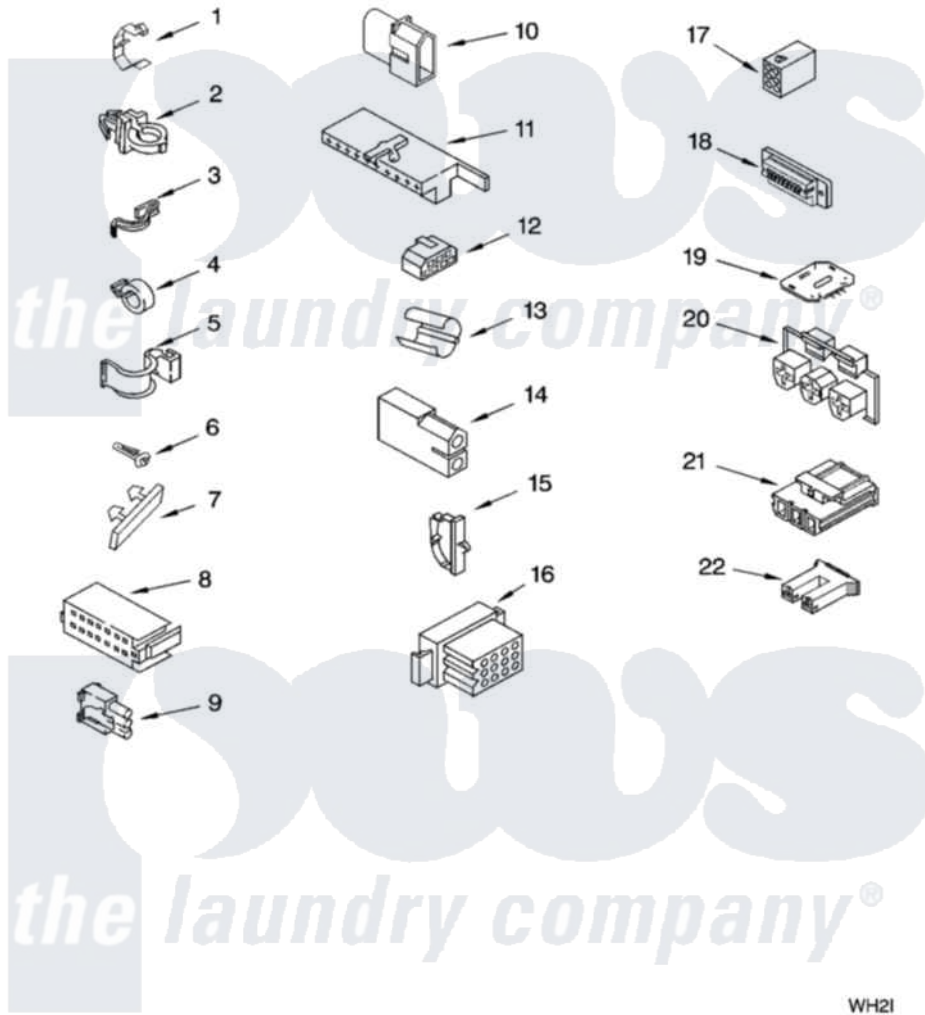

Whirlpool 7MLSR8534PT1 06 - WIRING HARNESS PARTS

WIRING HARNESS PARTS

For Models: 7MLSR8534PQ1, 7MLSR8534PT1, 7MLSR8534PW1, 7MLSR8534PG1
 (Designer White) (Biscuit) (White/Grey) (Biscuit/Gold)

8180767

9

WH2I

Whirlpool [Residential Whirlpool 7MLSR8534PT1 Washer Parts](#) Parts Diagram 06 - WIRING HARNESS PARTS
 Click on the part number to view part

Item	Original Part Number	Replaced By	Status	Part Description
1	3349557			Retainer, Harness
2	388498		Not Available	Clip, Harness
3	3347812	8528351		Clip
4	3352501	8559320		Restraint, Hose
5	90016			Clip, Pressure Switch Hose
6	3390496	8281256		Clip, Harness
7	389379			Retainer, Side To Feature Panel
8	3948614			Disconnect Block
"	352089			Timer, Block Disconnect
9	62889			Receptacle, Terminal
10	353424			Plug, Terminal
11	62505			Block, Disconnect
12	3347243			Block, Disconnect
13	63523			Harness, Protector
14	717252			Receptacle, Terminal
15	3352944			Clip, Harness

16	3390423		Not Available	Block, Disconnect (12-Way) (Timer) (Use Term. 94613)
17	3347730		Not Available	Receptacle, (6-Way) (Use Term. 94613)
18	3349494			Connector, Etc
19	3407125	3955728		Control, Etc
20	3948617	2172937		Connector
21	3360056			Connector
22	3354925			Block, Connector
"	3354926			Block, Connector