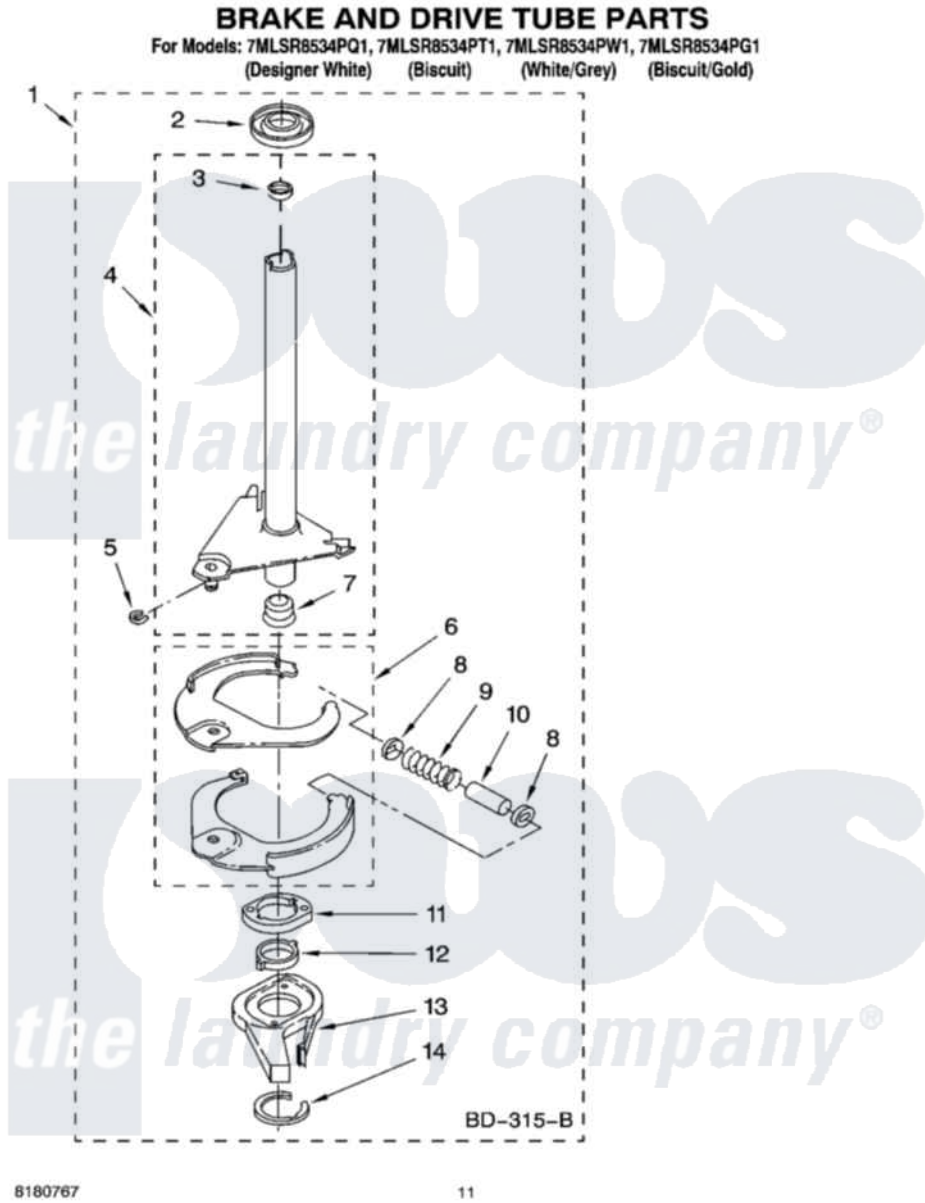

# Whirlpool 7MLSR8534PT1 07 - BRAKE AND DRIVE TUBE PARTS

Whirlpool Residential Whirlpool 7MLSR8534PT1 Washer Parts Parts Diagram 07 - BRAKE AND DRIVE TUBE PARTS  
 Click on the part number to view part

Item	Original Part Number	Replaced By	Status	Part Description
1	388952	<a href="#">285792</a>		Basketdrive
2	<a href="#">62658</a>			Ring, Thrust
3	<a href="#">356427</a>			Seal, Spin Pinion
4	64027	<a href="#">64208</a>		Tube-Spin
5	64035	<a href="#">W10083190</a>		Ring, Retaining
6	64232	<a href="#">285438</a>		Shoe-Brake
7	62703	<a href="#">8546462</a>		"T" Bearing, Spin Tube
8	3353956	<a href="#">285658</a>		Sleeve
9	387806		Not Available	Spring, Brake
10	3355360	<a href="#">285658</a>		Sleeve
11	661516	<a href="#">8546461</a>		Cam, Brake Release
12	<a href="#">63022</a>			Sleeve, Cam
13	64194	<a href="#">285790</a>		Lining
14	90368	<a href="#">W10083200</a>		Ring, Retaining
"	N/A		Not Available	FOLLOWING PARTS NOT ILLUSTRATED
"	<a href="#">285208</a>			Lubricant