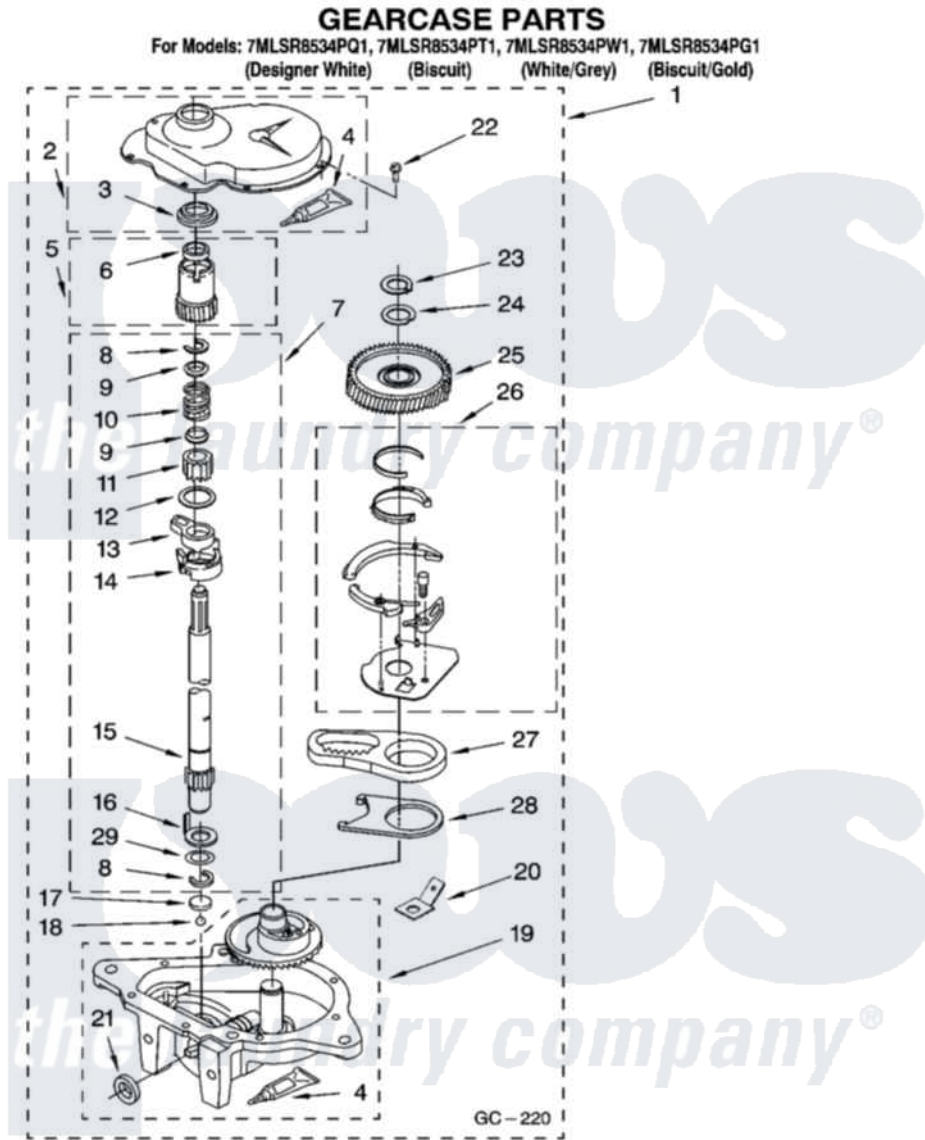

Whirlpool 7MLSR8534PT1 08 - GEARCASE PARTS

12

8180767

Whirlpool [Residential Whirlpool 7MLSR8534PT1 Washer Parts](#) Parts Diagram 08 - GEARCASE PARTS
 Click on the part number to view part

Item	Original Part Number	Replaced By	Status	Part Description
1	8532118	3360629		Gearcase
2	285202			Cover, Gearcase
3	3349985			Seal, Gearcase Cover
4	285195			Sealer Sealer, Gasket
5	63320	285362		Gear and Pinon
6	356427			Seal, Spin Pinion
7	389387			Shaft, Agitator
8	90369		Not Available	Ring, Retaining (2)
9	62677			Retainer, Spring
10	62676			Spring, Agitator
11	63273	285509		Shaft, Agitator
12	62619			Washer, Agitator Gear
13	62580	285206		Cam-Agitator
14	62581	285206		Cam-Agitator
15	285509			Shaft, Agitator
16	62618			Washer, Cam Thrust

17	16018	285205	Bearing
18	85529	285205	Bearing
19	389230	285515	Gearcase
20	3949116	Not Available	BLOCK TAB, TERMINAL
21	285352		Seal Kit, Thrust Plug
22	3351614		Screw, Gearcase Cover Mounting
23	3362552	285765	Ring-Retrn
24	285735	285766	Washer Kit, Thrust
25	62570	285362	Gear and Pinon
26	388253	999516	Shelf-Glas
27	3349296	8546456	Rack, Connecting
28	62621		Actuator, Shift
29	388815		Washer, Intermediate 1 3976263 Miscellaneous Parts Bag 2 3976300 Washer, Inlet Hose 3 3366913 Clamp, Hose