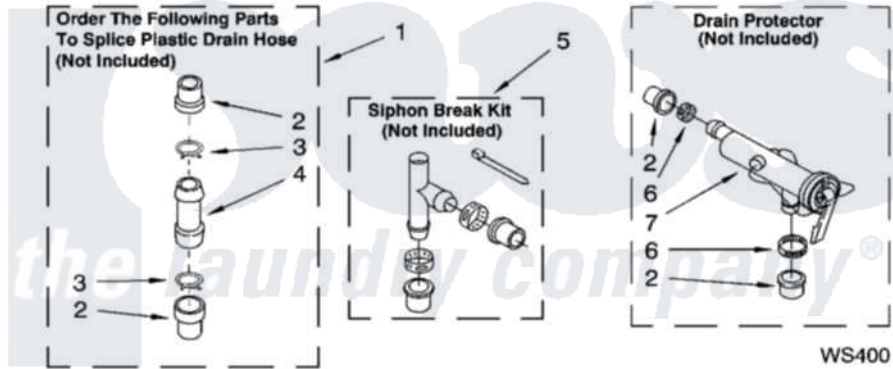

Whirlpool 7MLSR8534PT1 09 - WATER SYSTEM PARTS, OPTIONAL PARTS (NOT INCLUDED)

WATER SYSTEM PARTS

For Models: 7MLSR8534PQ1, 7MLSR8534PT1, 7MLSR8534PW1, 7MLSR8534PG1
(Designer White) (Biscuit) (White/Grey) (Biscuit/Gold)

8180767

13

Whirlpool [Residential Whirlpool 7MLSR8534PT1 Washer Parts](#) Parts Diagram 09 - WATER SYSTEM PARTS, OPTIONAL PARTS (NOT INCLUDED)
Click on the part number to view part

Item	Original Part Number	Replaced By	Status	Part Description
1	285442			Water System Parts
2	285321			Water System Parts
3	370447	285655		Clamp, Hose
4	16272			Connector, Straight
5	285320			Water System Parts
6	65349	285655		Clamp, Hose
7	367031			Water System Parts
	72017			Paint, Touch-Up
"	4392899			Paint, Touch-Up
"	350938			Paint, Pressurized Spray B
"	350930			Paint, Pressurized Spray B
"	4392901			Paint, Pressurized Spray
"	799344			Paint, Touch-Up)
"	4392900			Paint, Bulk)
"	N/A		Not Available	OIL