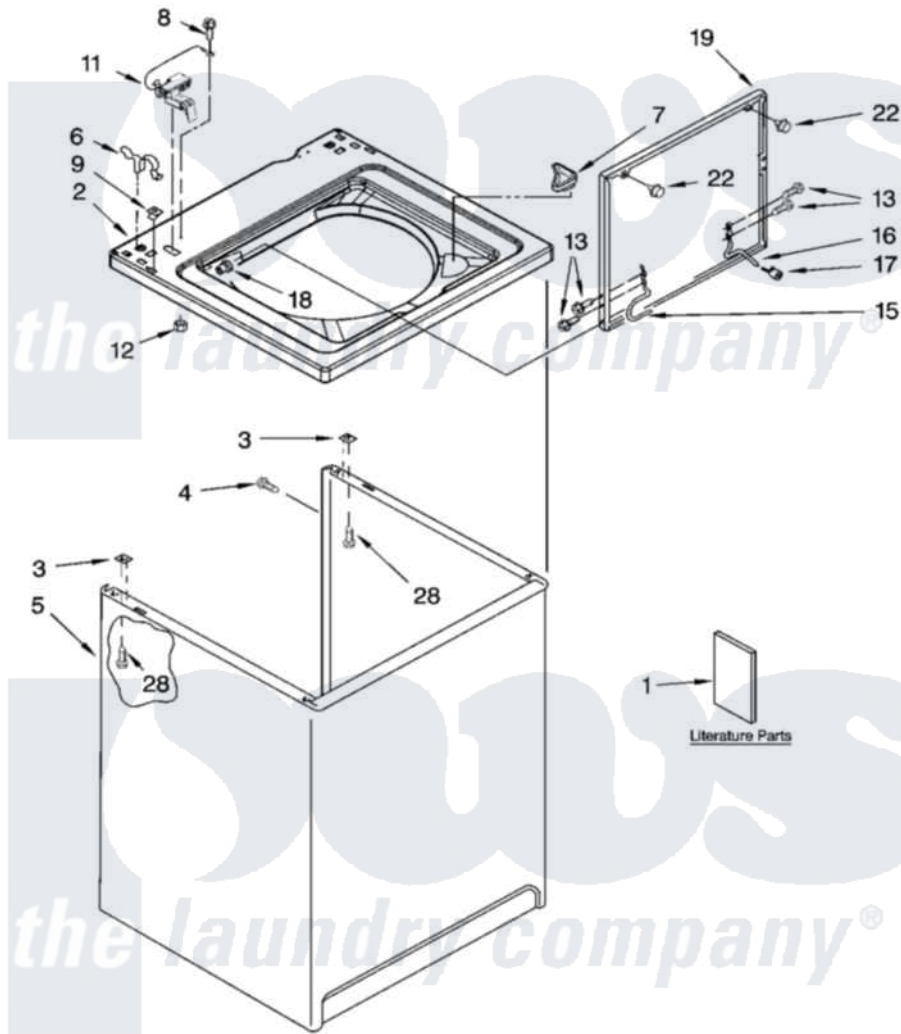

# Whirlpool 7MLSR8534PW0 01 - TOP AND CABINET PARTS

## TOP AND CABINET PARTS

For Models: 7MLSR8534PQ0, 7MLSR8534PT0, 7MLSR8534PW0  
(Designer White) (Biscuit) (White/Grey)

AUTOMATIC  
WASHER

9-04 Litho in U.S.A. (drd)

1

Part No. 8180544

Whirlpool [Residential Whirlpool 7MLSR8534PW0 Washer Parts](#) Parts Diagram 01 - TOP AND CABINET PARTS  
Click on the part number to view part

Item	Original Part Number	Replaced By	Status	Part Description
1	8539803		Not Available	Installation Instructions
"	8558496		Not Available	Feature Sheet
"	8539807		Not Available	Energy Guide (Mexico)
"	8539806		Not Available	Use & Care Guide
"	8543288		Not Available	Wiring Diagram
2	<a href="#">8318064</a>			Top
"	<a href="#">8318066</a>			Top
3	62750			Spacer, Cabinet To Top (4)
4	3357011	<a href="#">308685</a>		Side Trim )
5	<a href="#">63424</a>			Cabinet
"	<a href="#">3954357</a>			Cabinet
6	<a href="#">62780</a>			Clip, Top And Cabinet And Rear Panel
7	<a href="#">3362952</a>			Dispenser, Bleach
8	<a href="#">3351614</a>			Screw, Gearcase Cover Mounting
9	<a href="#">357213</a>			Nut, Push-In

11	<a href="#">8318084</a>		Switch, Lid
12	3400901	<a href="#">680762</a>	Nut
13	3351355	<a href="#">W10119828</a>	Screw, Lid Hinge Mounting
15	<a href="#">8318088</a>		Hinge, Lid
16	<a href="#">54583</a>		Hinge, Lid
17	<a href="#">19119</a>		Bumper, Lid Hinge
18	<a href="#">21258</a>		Bearing, Lid Hinge
19	8557513	<a href="#">3957617</a>	Lid
"	8557514	<a href="#">3957618</a>	Lid
22	<a href="#">9724509</a>		Bumper, Lid
28	<a href="#">3390631</a>		Screw, 10-16 X 3/8