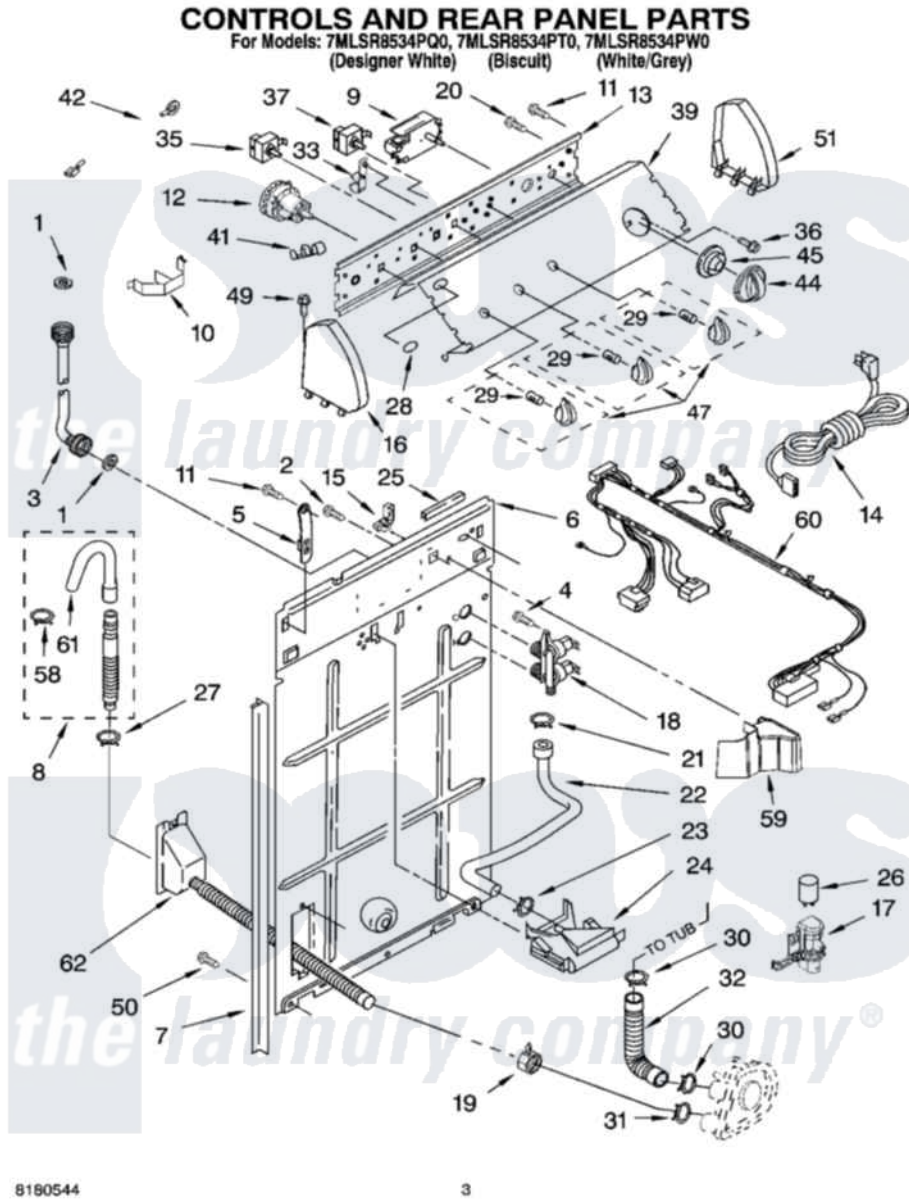

Whirlpool 7MLSR8534PW0 02 - CONTROLS AND REAR PANEL PARTS

Whirlpool Residential Whirlpool 7MLSR8534PW0 Washer Parts Parts Diagram 02 - CONTROLS AND REAR PANEL PARTS

Click on the part number to view part

Item	Original Part Number	Replaced By	Status	Part Description
1	16123			Washer Inlet-Hose Miscellaneous Parts Must be Ordered Separately.
2	3351614			Screw, Gearcase Cover Mounting
3	3949374	89503		Hose-Inlet
"	3949375	89503		Hose-Inlet
4	9740848			Screw, Mixing Valve Mounting
5	8318255	8568314		Strap, Console
6	8318405			Panel, Rear
7	62747			Pad, Rear Panel
8	3951609	285664		Hose
"	661577	285666		Hose
"	3357090	285702		Hose
9	3949208			Timer, Control
10	8055003			Clip, Harness And Pressure Switch