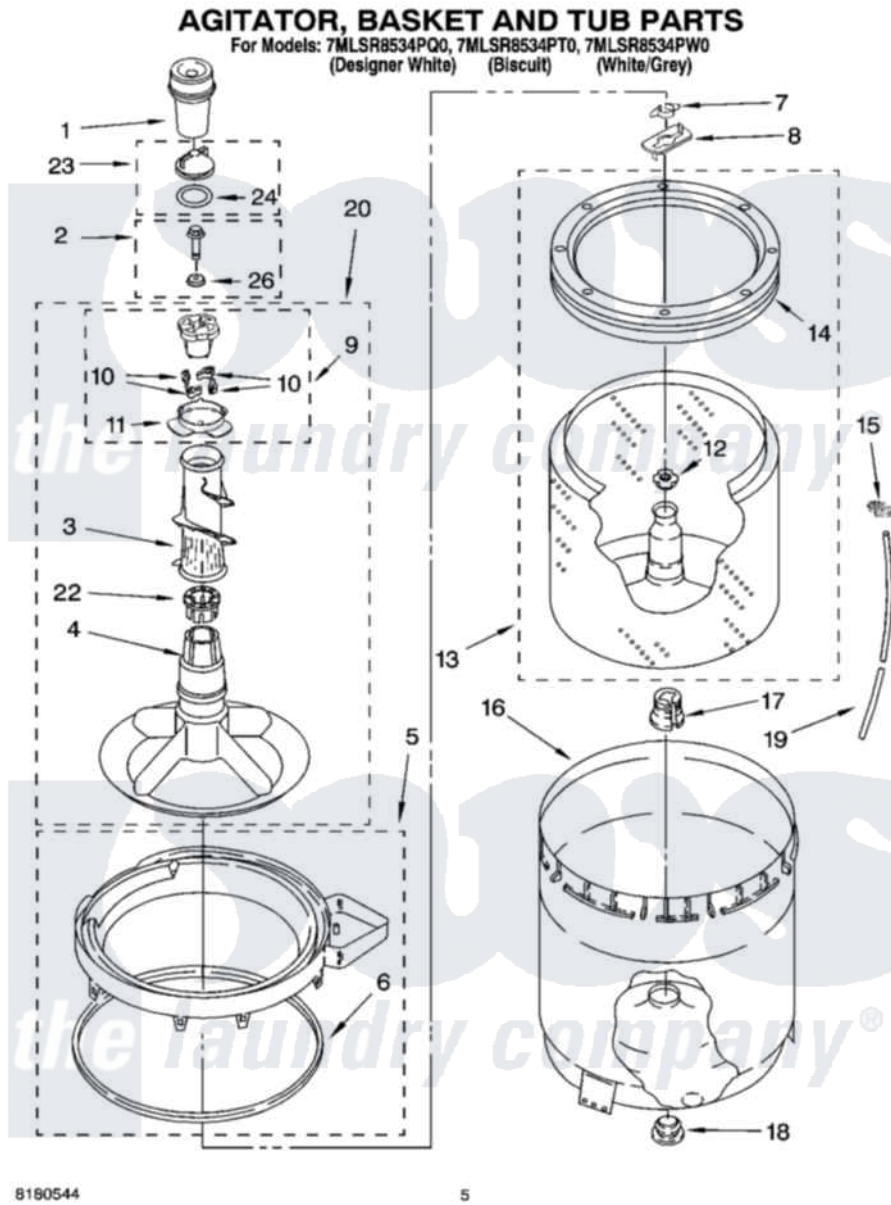

Whirlpool 7MLSR8534PW0 03 - AGITATOR, BASKET AND TUB PARTS

8180544

5

Whirlpool Residential Whirlpool 7MLSR8534PW0 Washer Parts Parts Diagram 03 - AGITATOR, BASKET AND TUB PARTS

Click on the part number to view part

Item	Original Part Number	Replaced By	Status	Part Description
1	63580			Dispenser, Fabric Softener
2	358237			Screw And Washer
3	3363003			Mover, Clothes
4	3347288			Agitator
5	8528150	W10445870		Ring-Tub
6	3976308			Gasket, Tub Ring
7	3354845			Clip, Agitator
8	3355921	8543666		Washer, Agitator
9	3363663	285811		Cam-Agitator
10	3366877	80040		Dog-Agitator
11	3363661			Bearing, Driven Cam
12	21366			Nut, Spanner
13	8526017	W10389329		Clothes Container, Assembly
14	8519788	387240		Ring, Balance
15	2219077			Clip, Pressure Switch Hose
16	63849			Strain Relief, Power Cord

17	389140		Tub Block, Basket Drive
18	383727		Gasket, Centerpodt
19	3347780	353244	Hose, Pressure Switch
20	3946501		Agitator, Assembly
22	3350389	285587	Washer
23	3354733	W10074580	Cap, Barrier
24	3348855	W10072840	Fabric Softener
26	3949550		Washer