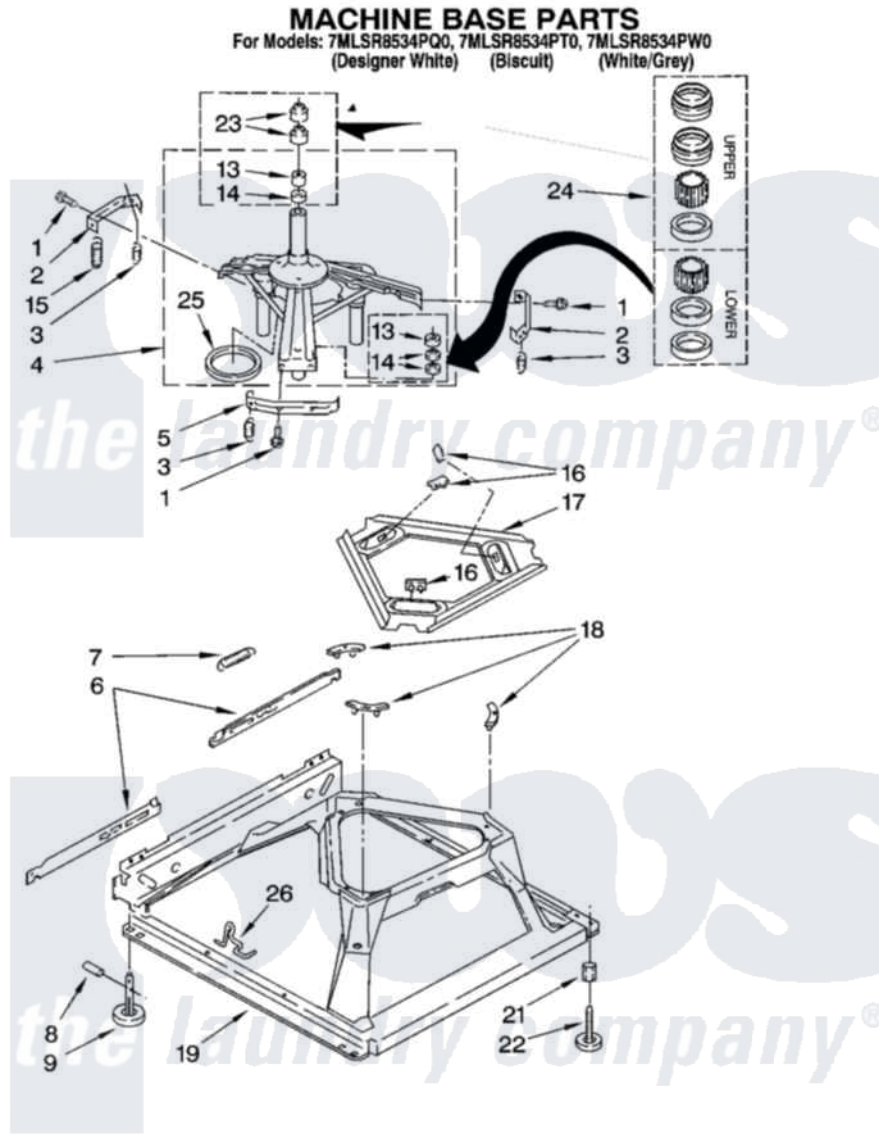

Whirlpool 7MLSR8534PW0 04 - MACHINE BASE PARTS

8180544

7

Whirlpool [Residential Whirlpool 7MLSR8534PW0 Washer Parts](#) Parts Diagram 04 - MACHINE BASE PARTS
Click on the part number to view part

Item	Original Part Number	Replaced By	Status	Part Description
1	3400076			Screw, Bracket Mounting
2	64067			Bracket, Spring Outer
3	63907			Spring, Suspension
4	3362087	280184		Support
5	64065			Bracket, Spring Outer
6	63466			Link, Leveling Mechanism
7	62597	8316845		Spring
8	62837			Pin, Knurled
9	62596	285244		Feet-Leveling
13	3347047	8546455		Bearing, Centerpost
14	357409	359449		Seal, Agitator Shaft
15	388492	W10250667		Spring, Counterweight
16	62568	285219		Pad
17	3946509			Plate, Suspension
18	3363660	285744		Pad
19	3946512	285771		Base

21	3359452		Nut, Lock
22	389102	W10001130	Foot, Leveling
23	356934	8577376	Seal, Centerpost
24	285203		Centerpost Bearing Kit
25	63134		Ring, Sound Deadening
26	63806	W10145155	Retainer, Suspension Spring