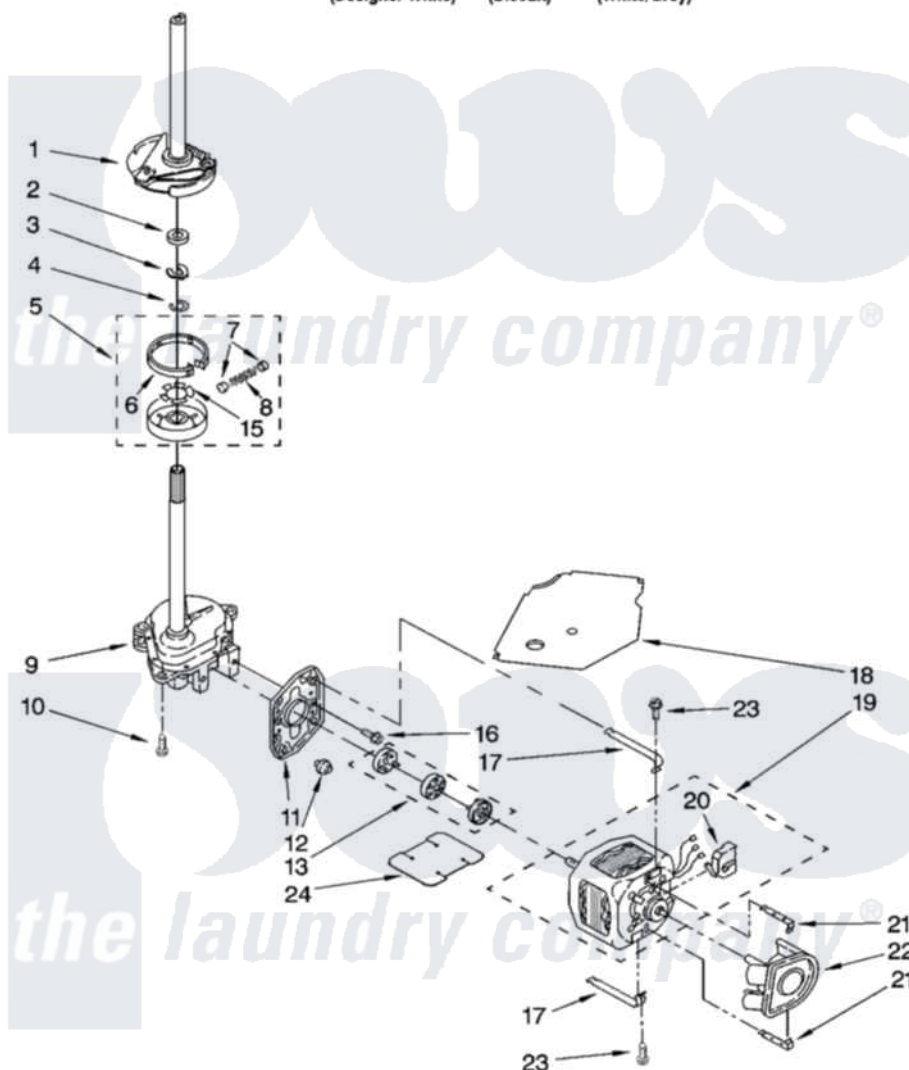

# Whirlpool 7MLSR8534PW0 05 - BRAKE, CLUTCH, GEARCASE, MOTOR AND PUMP PARTS

## BRAKE, CLUTCH, GEARCASE, MOTOR AND PUMP PARTS

For Models: 7MLSR8534PQ0, 7MLSR8534PT0, 7MLSR8534PW0  
(Designer White) (Biscuit) (White/Grey)

8

8180544

Whirlpool [Residential Whirlpool 7MLSR8534PW0 Washer Parts](#) Parts Diagram 05 - BRAKE, CLUTCH, GEARCASE, MOTOR AND PUMP PARTS  
Click on the part number to view part

Item	Original Part Number	Replaced By	Status	Part Description
1	388952	<a href="#">285792</a>		Basketdrive
2	<a href="#">63292</a>			Washer, Spin Tube Thrust
3	62697	<a href="#">W10080230</a>		Ring, Spin Tube Support
4	63283	<a href="#">285353</a>		Ring
5	3951311	<a href="#">285785</a>		Clutch
6	3951308	<a href="#">285790</a>		Lining
7	<a href="#">62646</a>			Cap, Clutch Spring
8	<a href="#">3946792</a>			Spring And Damper Assembly
9	8532118	<a href="#">3360629</a>		Gearcase
10	3357334	<a href="#">3400516</a>		Screw Anti-Rattle
11	<a href="#">62611</a>			Plate, Motor Mount To Gearcase
12	<a href="#">62691</a>			Grommet, Motor
13	285753	<a href="#">285753A</a>		Coupling
15	<a href="#">3355454</a>			Clip, Main Drive

16	<a href="#">3400516</a>		Screw Anti-Rattle
17	3349637	<a href="#">W10086010</a>	Retainer, Motor
18	<a href="#">3362089</a>		Shield, Tub To Motor
19	8528157	<a href="#">661600</a>	Motor, Main Drive
20	<a href="#">3952056</a>		Switch, Main Drive Motor
21	<a href="#">8546127</a>		Retainer, Pump
22	<a href="#">3363394</a>		Pump
23	3387485	<a href="#">273556</a>	Screw, 10-16 X 5/8
24	<a href="#">8316060</a>		Shield, Tub To Motor