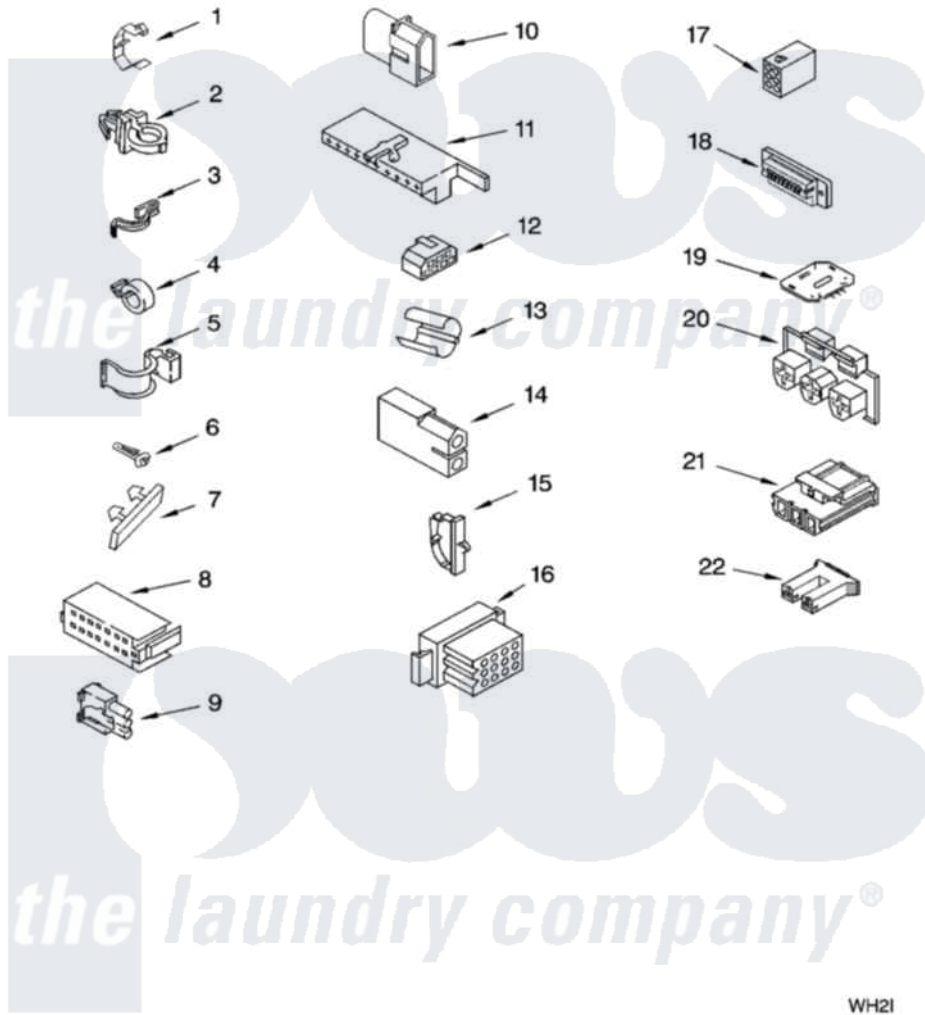

# Whirlpool 7MLSR8534PW0 06 - WIRING HARNESS PARTS

## WIRING HARNESS PARTS

For Models: 7MLSR8534PQ0, 7MLSR8534PT0, 7MLSR8534PW0  
(Designer White) (Biscuit) (White/Grey)

8180544

9

WH2I

Whirlpool [Residential Whirlpool 7MLSR8534PW0 Washer Parts](#) Parts Diagram 06 - WIRING HARNESS PARTS  
Click on the part number to view part

Item	Original Part Number	Replaced By	Status	Part Description
1	<a href="#">3349557</a>			Retainer, Harness
2	388498		Not Available	Clip, Harness
3	3347812	<a href="#">8528351</a>		Clip
4	3352501	<a href="#">8559320</a>		Restraint, Hose
5	<a href="#">90016</a>			Clip, Pressure Switch Hose
6	3390496	<a href="#">8281256</a>		Clip, Harness
7	<a href="#">389379</a>			Retainer, Side To Feature Panel
8	<a href="#">3948614</a>			Disconnect Block
"	<a href="#">352089</a>			Timer, Block Disconnect
9	<a href="#">62889</a>			Receptacle, Terminal
10	<a href="#">353424</a>			Plug, Terminal
11	<a href="#">62505</a>			Block, Disconnect
12	<a href="#">3347243</a>			Block, Disconnect
13	<a href="#">63523</a>			Harness, Protector
14	<a href="#">717252</a>			Receptacle, Terminal
15	<a href="#">3352944</a>			Clip, Harness

16	3390423	Not Available	Block, Disconnect (12-Way) (Timer) (Use Term. 94613)
17	3347730	Not Available	Receptacle, (6-Way) (Use Term. 94613)
18	3349494		Connector, Etc
19	3407125	<a href="#">3955728</a>	Control, Etc
20	3948617	<a href="#">2172937</a>	Connector
21	<a href="#">3360056</a>		Connector
22	<a href="#">3354925</a>		Block, Connector
"	<a href="#">3354926</a>		Block, Connector