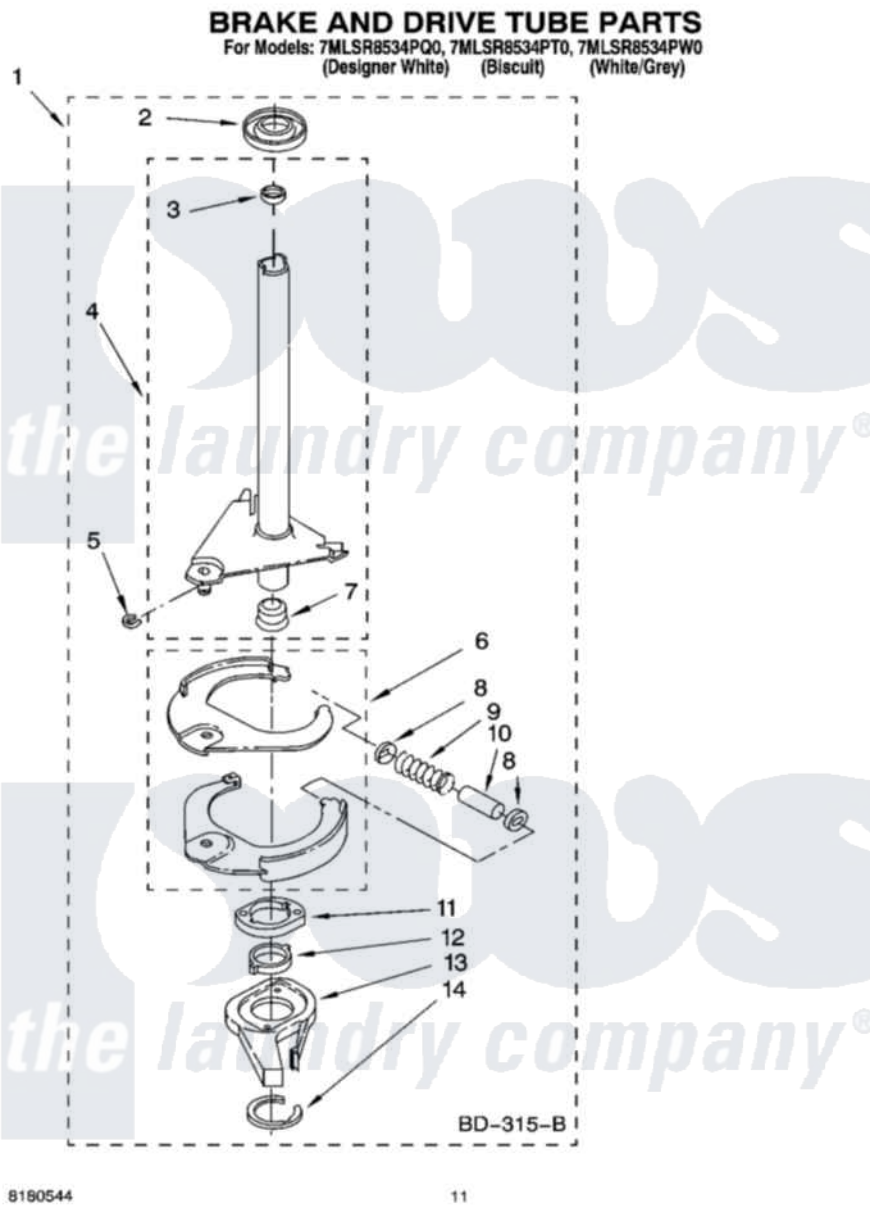

Whirlpool 7MLSR8534PW0 07 - BRAKE AND DRIVE TUBE PARTS

Whirlpool Residential Whirlpool 7MLSR8534PW0 Washer Parts Parts Diagram 07 - BRAKE AND DRIVE TUBE PARTS
Click on the part number to view part

Item	Original Part Number	Replaced By	Status	Part Description
"	BLANK		Not Available	f1fs19 1 388952 Brake And Drive Tube (Complete)
2	62658			Ring, Thrust
3	356427			Seal, Spin Pinion
4	64027	64208		Tube-Spin
5	64035	W10083190		Ring, Retaining
6	64232	285438		Shoe-Brake
7	62703	8546462		"T" Bearing, Spin Tube
8	3353956	285658		Sleeve
9	387806		Not Available	Spring, Brake
10	3355360	285658		Sleeve
11	661516	8546461		Cam, Brake Release
12	63022			Sleeve, Cam
13	64194	285790		Lining
14	90368	W10083200		Ring, Retaining
"	N/A		Not Available	FOLLOWING PARTS NOT ILLUSTRATED