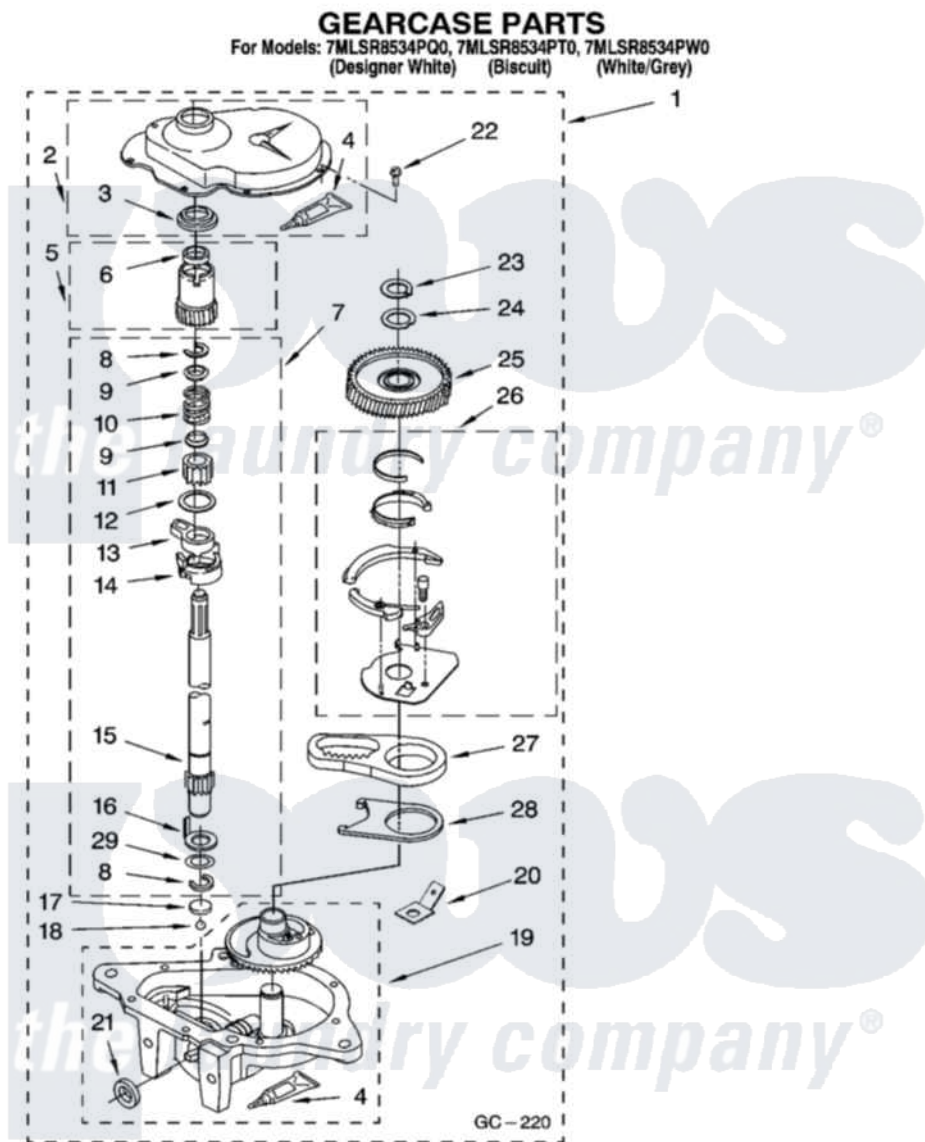

Whirlpool 7MLSR8534PW0 08 - GEARCASE PARTS

12

8180544

Whirlpool [Residential Whirlpool 7MLSR8534PW0 Washer Parts](#) Parts Diagram 08 - GEARCASE PARTS
Click on the part number to view part

Item	Original Part Number	Replaced By	Status	Part Description
1	8532118	3360629		Gearcase
2	285202			Cover, Gearcase
3	3349985			Seal, Gearcase Cover
4	285195			Sealer Sealer, Gasket
5	63320	285362		Gear and Pinion
6	356427			Seal, Spin Pinion
7	389387			Shaft, Agitator
8	90369		Not Available	Ring, Retaining (2)
9	62677			Retainer, Spring
10	62676			Spring, Agitator
11	63273	285509		Shaft, Agitator
12	62619			Washer, Agitator Gear
13	62580	285206		Cam-Agitator
14	62581	285206		Cam-Agitator
15	285509			Shaft, Agitator
16	62618			Washer, Cam Thrust

17	16018	285205	Bearing
18	85529	285205	Bearing
19	389230	285515	Gearcase
20	3949116	Not Available	BLOCK TAB, TERMINAL
21	285352		Seal Kit, Thrust Plug
22	3351614		Screw, Gearcase Cover Mounting
23	3362552	285765	Ring-Retrn
24	285735	285766	Washer Kit, Thrust
25	62570	285362	Gear and Pinon
26	388253	999516	Shelf-Glas
27	3349296	8546456	Rack, Connecting
28	62621		Actuator, Shift
29	388815		Washer, Intermediate 1 3976263 Miscellaneous Parts Bag 2 3976300 Washer, Inlet Hose 3 3366913 Clamp, Hose