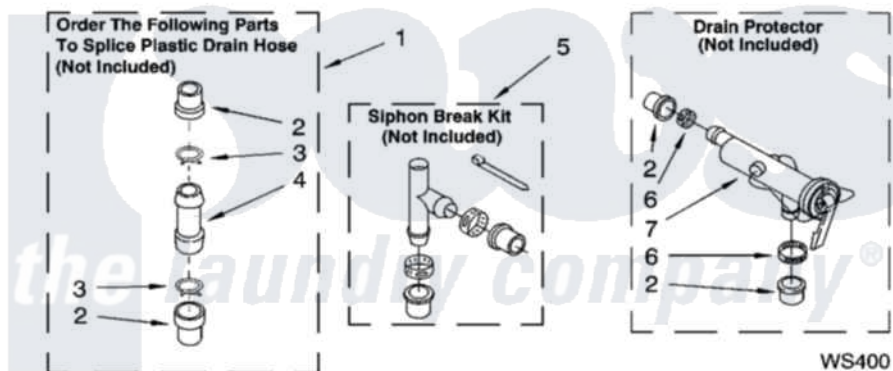

**Whirlpool 7MLSR8534PW0 09 - WATER SYSTEM PARTS,  
MISCELLANEOUS PARTS, OPTIONAL PARTS (NOT INCLUDED)**

**WATER SYSTEM PARTS**  
For Models: 7MLSR8534PQ0, 7MLSR8534PT0, 7MLSR8534PW0  
(Designer White) (Biscuit) (White/Grey)

8190544

13

Whirlpool [Residential Whirlpool 7MLSR8534PW0 Washer Parts](#) Parts Diagram 09 - WATER SYSTEM PARTS,  
MISCELLANEOUS PARTS, OPTIONAL PARTS (NOT INCLUDED)  
[Click on the part number to view part](#)

Item	Original Part Number	Replaced By	Status	Part Description
1	<a href="#">285442</a>			Water System Parts
2	<a href="#">285321</a>			Water System Parts
3	370447	<a href="#">285655</a>		Clamp, Hose
4	<a href="#">16272</a>			Connector, Straight
5	<a href="#">285320</a>			Water System Parts
6	65349	<a href="#">285655</a>		Clamp, Hose
7	<a href="#">367031</a>			Water System Parts
1	3976253	<a href="#">285654</a>		Parts-Misc
2	<a href="#">16123</a>			Washer Inlet-Hose Miscellaneous Parts Must be Ordered Separately.
3	3366912	<a href="#">356138</a>		Clamp, Hose
4	3366913	<a href="#">3357331</a>		Clamp, Drain
5	<a href="#">3359452</a>			Nut, Lock
6	389102	<a href="#">W10001130</a>		Foot, Leveling