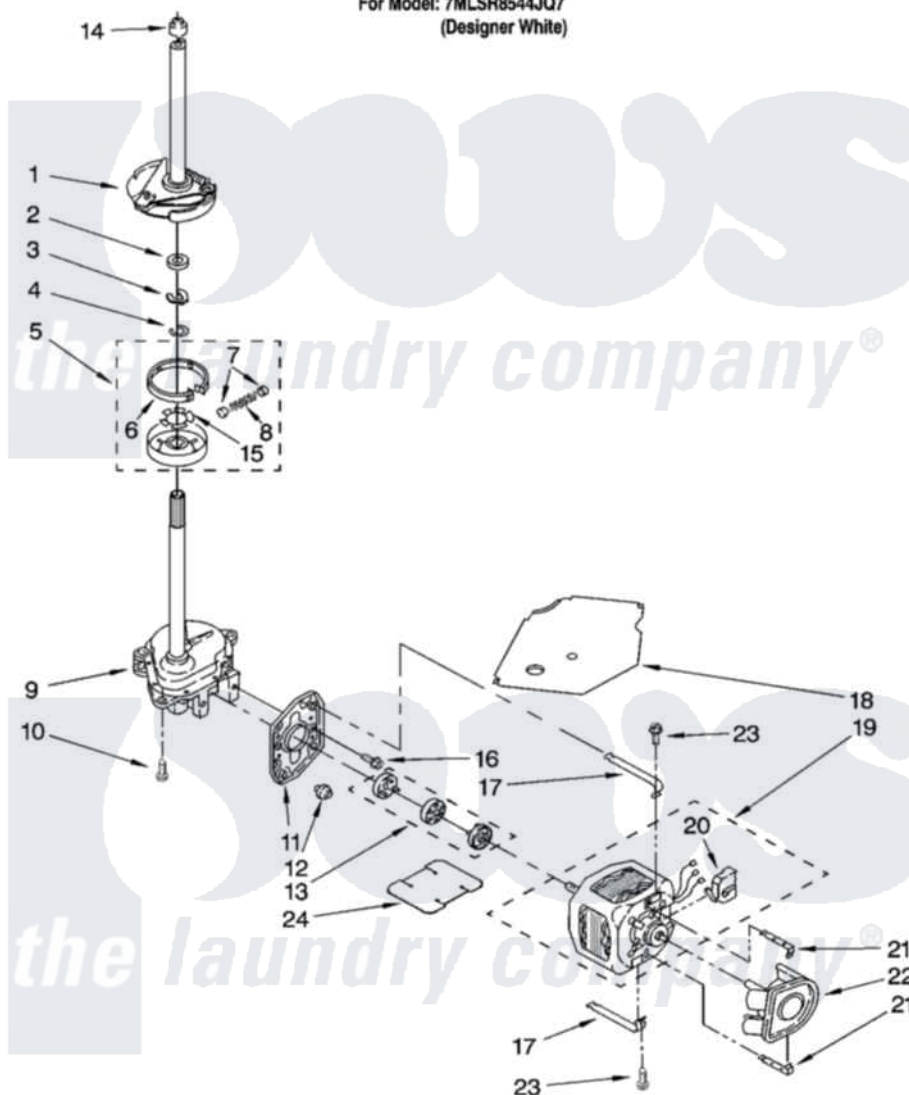

Whirlpool 7MLSR8544JQ7 04 - BRAKE, CLUTCH, GEARCASE, MOTOR AND PUMP PARTS

BRAKE, CLUTCH, GEARCASE, MOTOR AND PUMP PARTS

For Model: 7MLSR8544JQ7
(Designer White)

8180814

7

Whirlpool [Residential Whirlpool 7MLSR8544JQ7 Washer Parts](#) Parts Diagram 04 - BRAKE, CLUTCH, GEARCASE, MOTOR AND PUMP PARTS

[Click on the part number to view part](#)

Item	Original Part Number	Replaced By	Status	Part Description
1	388952	285792		Basketdrive
2	63292			Washer, Spin Tube Thrust
3	62697	W10080230		Ring, Spin Tube Support
4	63283	285353		Ring
5	3951311	285785		Clutch
6	3951308	285790		Lining
7	62646			Cap, Clutch Spring
8	3946792			Spring And Damper Assembly
9	8532118	3360629		Gearcase
10	3357334	3400516		Screw Anti-Rattle
11	62611			Plate, Motor Mount To Gearcase
12	62691			Grommet, Motor
13	285753	285753A		Coupling
14	8577374			Seal, Centerpost

15	3355454		Clip, Main Drive
16	3400516		Screw Anti-Rattle
17	3349637	W10086010	Retainer, Motor
18	3362089		Shield, Tub To Motor
19	8528157	661600	Motor, Main Drive
20	3952056		Switch, Main Drive Motor
21	8546127		Retainer, Pump
22	3363394		Pump
23	3387485	273556	Screw, 10-16 X 5/8
24	8316060		Shield, Tub To Motor