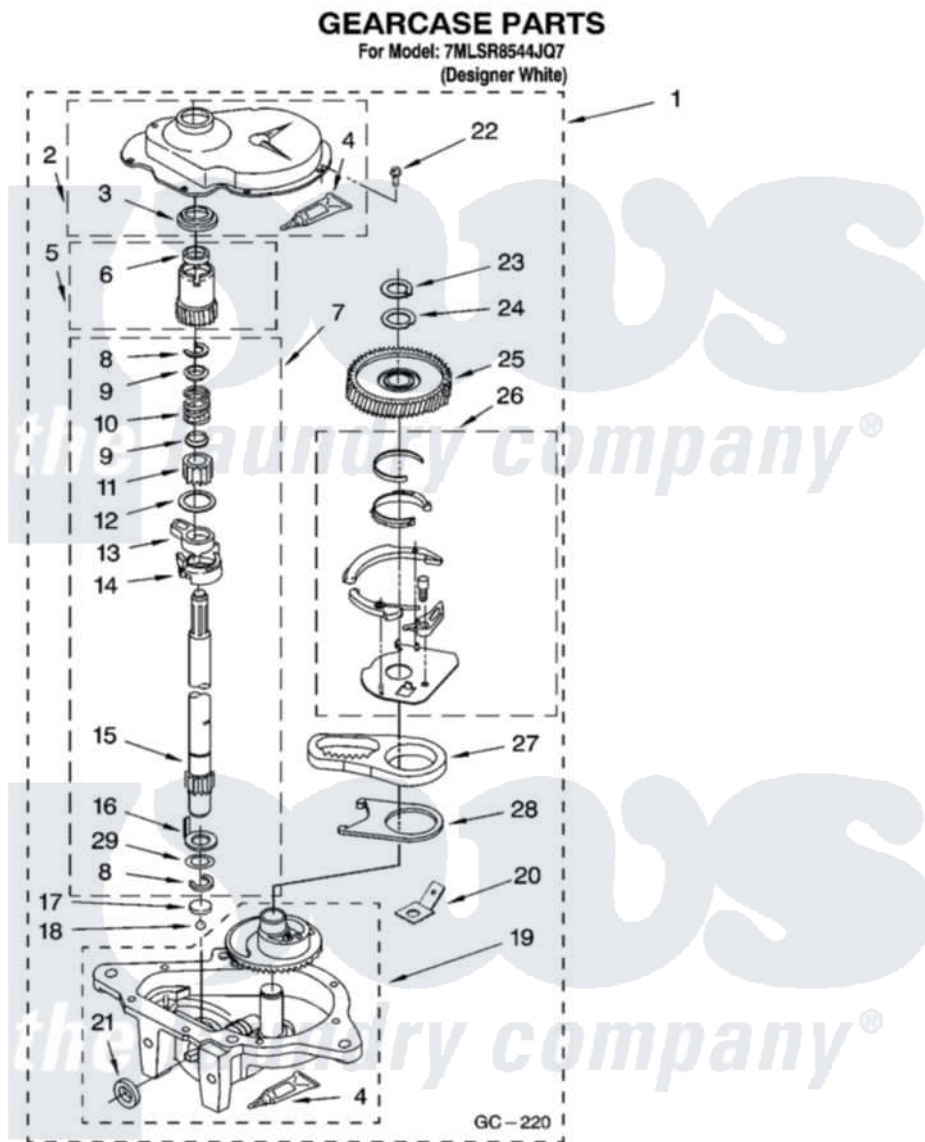

Whirlpool 7MLSR8544JQ7 08 - GEARCASE PARTS

12

8180814

Whirlpool Residential Whirlpool 7MLSR8544JQ7 Washer Parts Parts Diagram 08 - GEARCASE PARTS
Click on the part number to view part

Item	Original Part Number	Replaced By	Status	Part Description
1	8532118	3360629		Gearcase
2	285202			Cover, Gearcase
3	3349985			Seal, Gearcase Cover
4	285195			Sealer Sealer, Gasket
5	63320	285362		Gear and Pinion
6	356427			Seal, Spin Pinion
7	389387			Shaft, Agitator
8	90369		Not Available	Ring, Retaining (2)
9	62677			Retainer, Spring
10	62676			Spring, Agitator
11	63273	285509		Shaft, Agitator
12	62619			Washer, Agitator Gear
13	62580	285206		Cam-Agitator
14	62581	285206		Cam-Agitator
15	285509			Shaft, Agitator
16	62618			Washer, Cam Thrust

17	16018	285205	Bearing
18	85529	285205	Bearing
19	389230	285515	Gearcase
20	3949116	Not Available	BLOCK TAB, TERMINAL
21	285352		Seal Kit, Thrust Plug
22	3351614		Screw, Gearcase Cover Mounting
23	3362552	285765	Ring-Retrn
24	285735	285766	Washer Kit, Thrust
25	62570	285362	Gear and Pinon
26	388253	999516	Shelf-Glas
27	3349296	8546456	Rack, Connecting
28	62621		Actuator, Shift
29	388815		Washer, Intermediate 1 3976263 Miscellaneous Parts Bag 2 3976300 Washer, Inlet Hose 3 3366913 Clamp, Hose