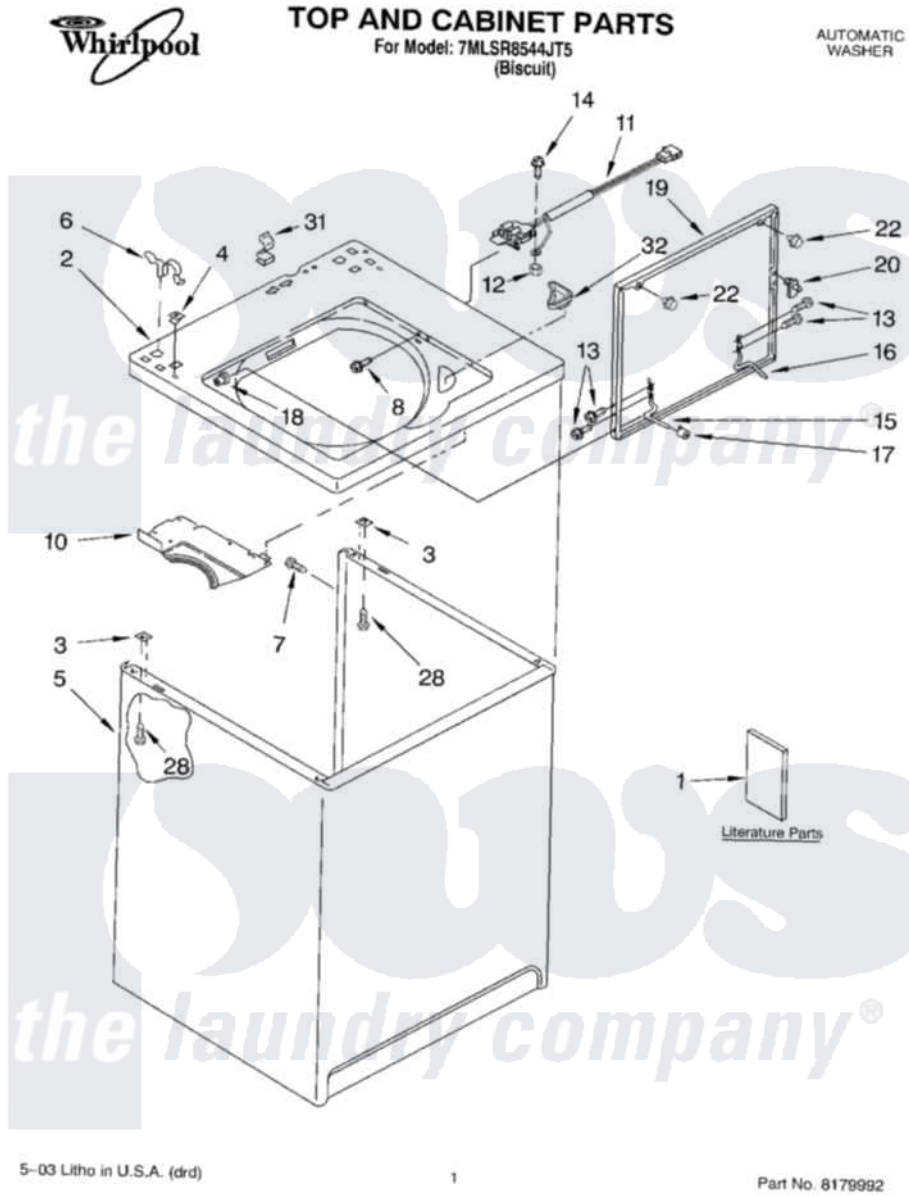

Whirlpool 7MLSR8544JT5 01 - TOP AND CABINET PARTS

Whirlpool Residential Whirlpool 7MLSR8544JT5 Washer Parts Parts Diagram 01 - TOP AND CABINET PARTS
 Click on the part number to view part

| Item | Original Part Number | Replaced By | Status | Part Description |
|------|-------------------------|------------------------|---------------|--|
| 1 | LIT3954763 | | Not Available | Literature Parts (Installation Instructions) |
| " | LIT8539737 | | Not Available | Literature Parts (Use & Care Guide) |
| " | LIT8532072 | | Not Available | Literature Parts (Energy Guide (Mexico)) |
| " | LIT3954668 | | Not Available | Literature Parts (Wiring Diagram) |
| 2 | 8271380 | | | Top |
| 3 | 62750 | | | Spacer, Cabinet To Top (4) |
| 4 | 357213 | | | Nut, Push-In |
| 5 | 3954357 | | | Cabinet |
| 6 | 62780 | | | Clip, Top And Cabinet And Rear Panel |
| 7 | 3357011 | 308685 | | Side Trim) |
| 8 | 3356311 | | | Screw And Washer, Lid Switch Shield |
| 10 | 3950994 | | | Shield, Lid Switch |
| 11 | 3950298 | | | Switch, Lid |

| | | | |
|----|-------------------------|---------------------------|--------------------------------|
| 12 | 3400901 | 680762 | Nut |
| 13 | 3351355 | W10119828 | Screw, Lid Hinge Mounting |
| 14 | 3351614 | | Screw, Gearcase Cover Mounting |
| 15 | 54584 | | Hinge, Lid |
| 16 | 91770 | | Hinge, Lid |
| 17 | 19119 | | Bumper, Lid Hinge |
| 18 | 21258 | | Bearing, Lid Hinge |
| 19 | 8541724 | W10193875 | Lid |
| 20 | 357913 | 358684 | Strike, Lid Switch |
| 22 | 9724509 | | Bumper, Lid |
| 28 | 3390631 | | Screw, 10-16 X 3/8 |
| 31 | 90016 | | Clip, Pressure Switch Hose |
| 32 | 3362952 | | Dispenser, Bleach |