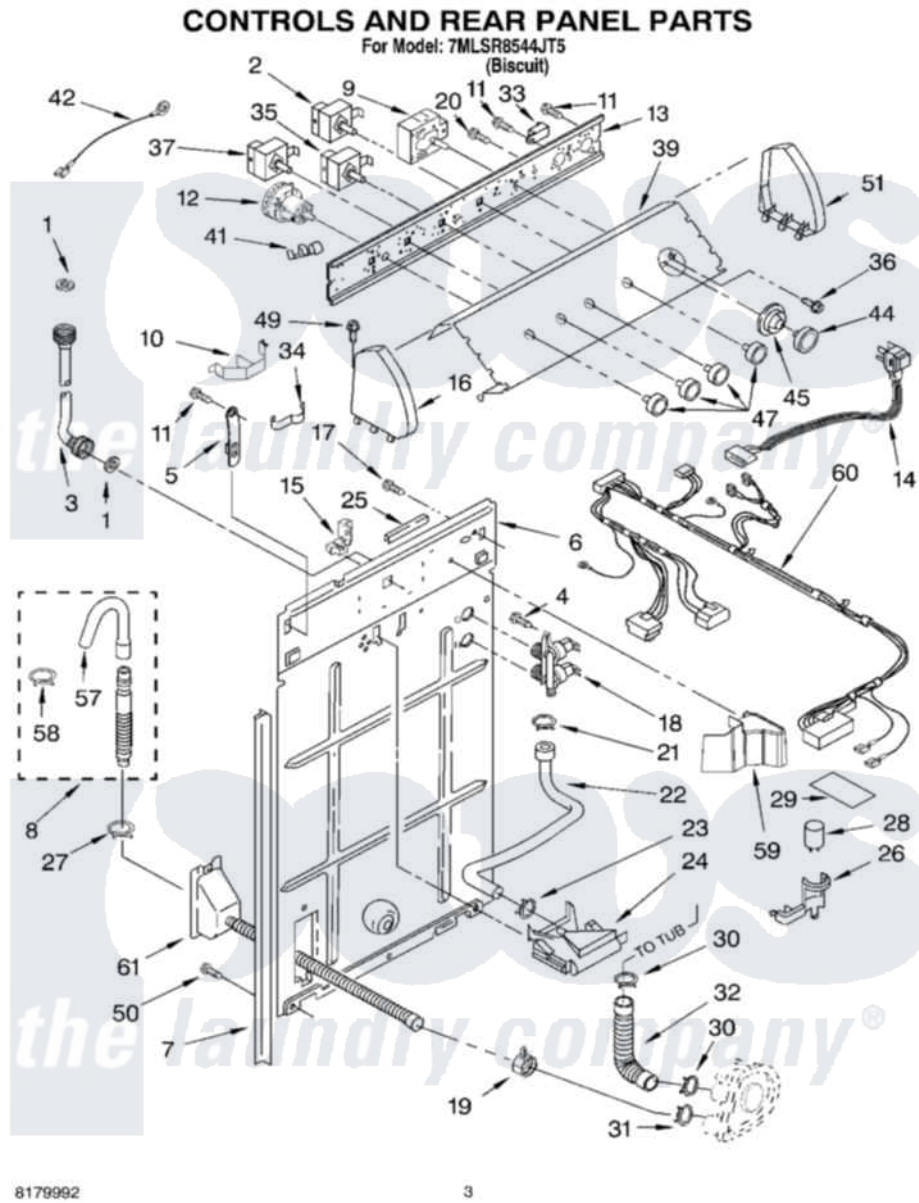

Whirlpool 7MLSR8544JT5 02 - CONTROLS AND REAR PANEL PARTS

Whirlpool [Residential Whirlpool 7MLSR8544JT5 Washer Parts](#) Parts Diagram 02 - CONTROLS AND REAR PANEL PARTS

[Click on the part number to view part](#)

Item	Original Part Number	Replaced By	Status	Part Description
1	3976300	16123		Washer Inlet-Hose Miscellaneous Parts Must be Ordered Separately.
2	3949187	W10168262		Switch, Rotary
3	3949374	89503		Hose-Inlet
"	3949375	89503		Hose-Inlet
4	9740848			Screw, Mixing Valve Mounting
5	8318255	8568314		Strap, Console
6	8318405			Panel, Rear
7	62747			Pad, Rear Panel
8	3951609	285664		Hose
"	661577	285666		Hose
"	3357090	285702		Hose
9	3951702			Timer, Control
10	8055003			Clip, Harness And Pressure Switch
11	00767			Screw, 8A X 3/8 HeX Washer