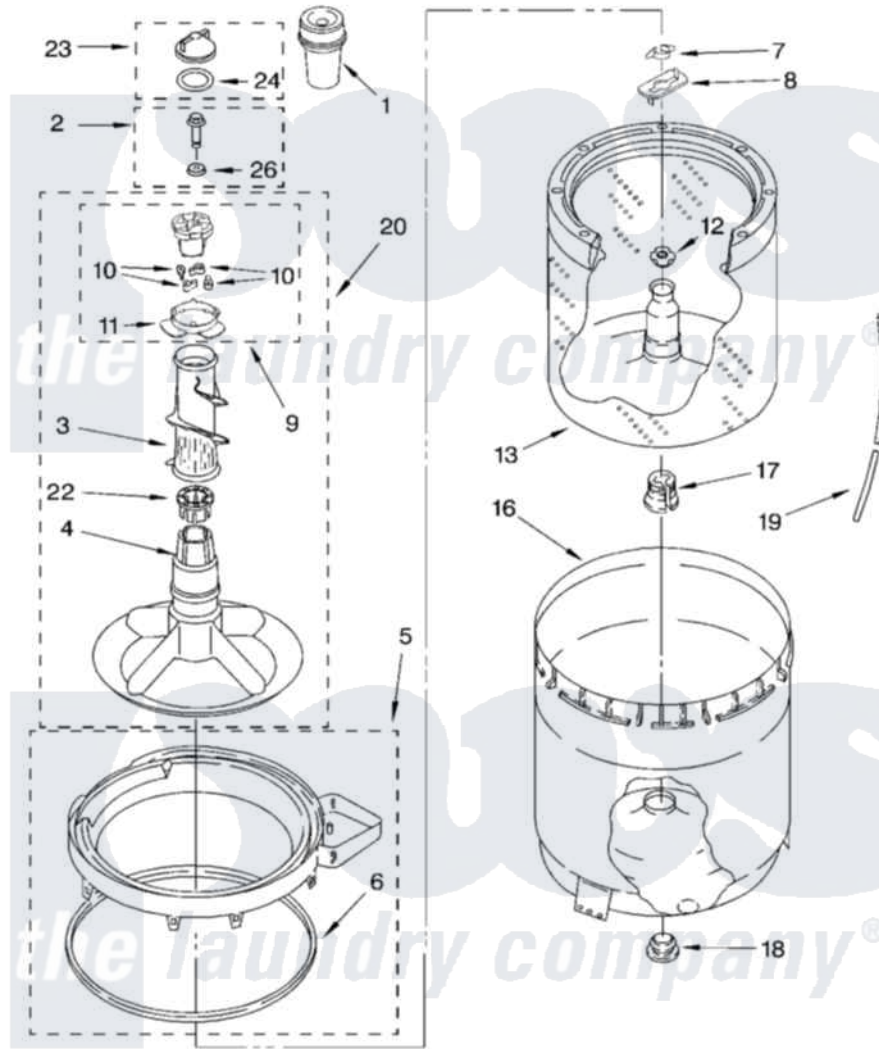

Whirlpool 7MLSR8544JT5 03 - AGITATOR, BASKET AND TUB PARTS

AGITATOR, BASKET AND TUB PARTS

For Model: 7MLSR8544JT5
(Biscuit)

8179982

5

Whirlpool [Residential Whirlpool 7MLSR8544JT5 Washer Parts](#) Parts Diagram 03 - AGITATOR, BASKET AND TUB PARTS

[Click on the part number to view part](#)

Item	Original Part Number	Replaced By	Status	Part Description
1	63580			Dispenser, Fabric Softener
2	358237			Screw And Washer
3	3363003			Mover, Clothes
4	3951632			Agitator
5	8528150	W10445870		Ring-Tub
6	3359585	3976308		Gasket, Tub Ring
7	3354845			Clip, Agitator
8	3355921	8543666		Washer, Agitator
9	3951682	285809		Cam-Agitator
10	3366877	80040		Dog-Agitator
11	3952374			Bearing, Driven Cam
12	21366			Nut, Spanner
13	3951989	W10389329		Clothes Container, Assembly
16	63849			Strain Relief, Power Cord
17	389140			Tub Block, Basket Drive
18	383727			Gasket, Centerpod

19	3347780	353244	Hose, Pressure Switch
20	3951744		Agitator Assembly
22	3951608		Spacer, Thrust
23	3354733	W10074580	Cap, Barrier
24	3348855	W10072840	Fabric Softener
26	3949550		Washer