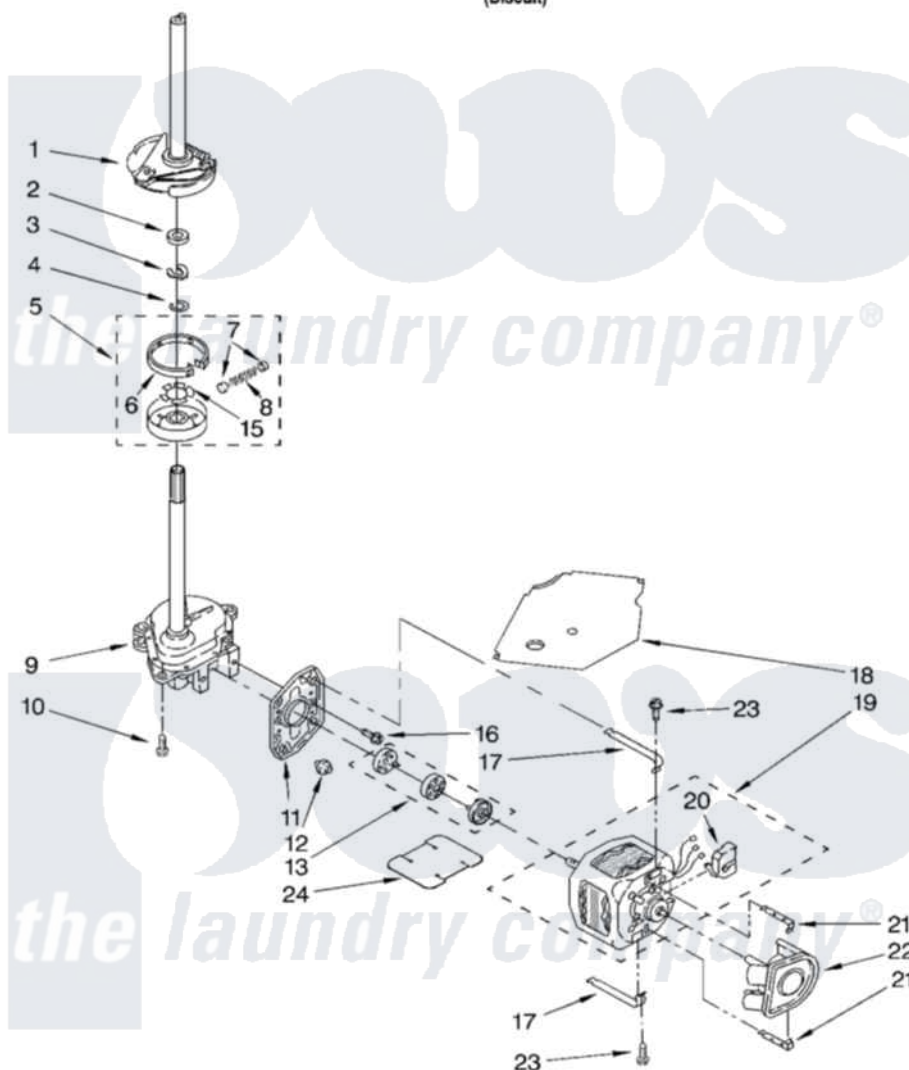

Whirlpool 7MLSR8544JT5 04 - BRAKE, CLUTCH, GEARCASE, MOTOR AND PUMP PARTS

BRAKE, CLUTCH, GEARCASE, MOTOR AND PUMP PARTS

For Model: 7MLSR8544JT5
(Biscuit)

8179982

7

Whirlpool [Residential Whirlpool 7MLSR8544JT5 Washer Parts](#) Parts Diagram 04 - BRAKE, CLUTCH, GEARCASE, MOTOR AND PUMP PARTS
Click on the part number to view part

| Item | Original Part Number | Replaced By | Status | Part Description |
|------|-------------------------|---------------------------|--------|--------------------------------|
| 1 | 388952 | 285792 | | Basketdrive |
| 2 | 63292 | | | Washer, Spin Tube Thrust |
| 3 | 62697 | W10080230 | | Ring, Spin Tube Support |
| 4 | 63283 | 285353 | | Ring |
| 5 | 3951311 | 285785 | | Clutch |
| 6 | 3951308 | 285790 | | Lining |
| 7 | 62646 | | | Cap, Clutch Spring |
| 8 | 3946792 | | | Spring And Damper Assembly |
| 9 | 8532118 | 3360629 | | Gearcase |
| 10 | 3357334 | 3400516 | | Screw Anti-Rattle |
| 11 | 62611 | | | Plate, Motor Mount To Gearcase |
| 12 | 62691 | | | Grommet, Motor |
| 13 | 285753 | 285753A | | Coupling |
| 15 | 3355454 | | | Clip, Main Drive |

| | | | |
|----|-------------------------|---------------------------|--------------------------|
| 16 | 3400516 | | Screw Anti-Rattle |
| 17 | 3349637 | W10086010 | Retainer, Motor |
| 18 | 3362089 | | Shield, Tub To Motor |
| 19 | 8528157 | 661600 | Motor, Main Drive |
| 20 | 3952056 | | Switch, Main Drive Motor |
| 21 | 62700 | 8546127 | Retainer, Pump |
| 22 | 3363394 | | Pump |
| 23 | 3387485 | 273556 | Screw, 10-16 X 5/8 |
| 24 | 8316060 | | Shield, Tub To Motor |