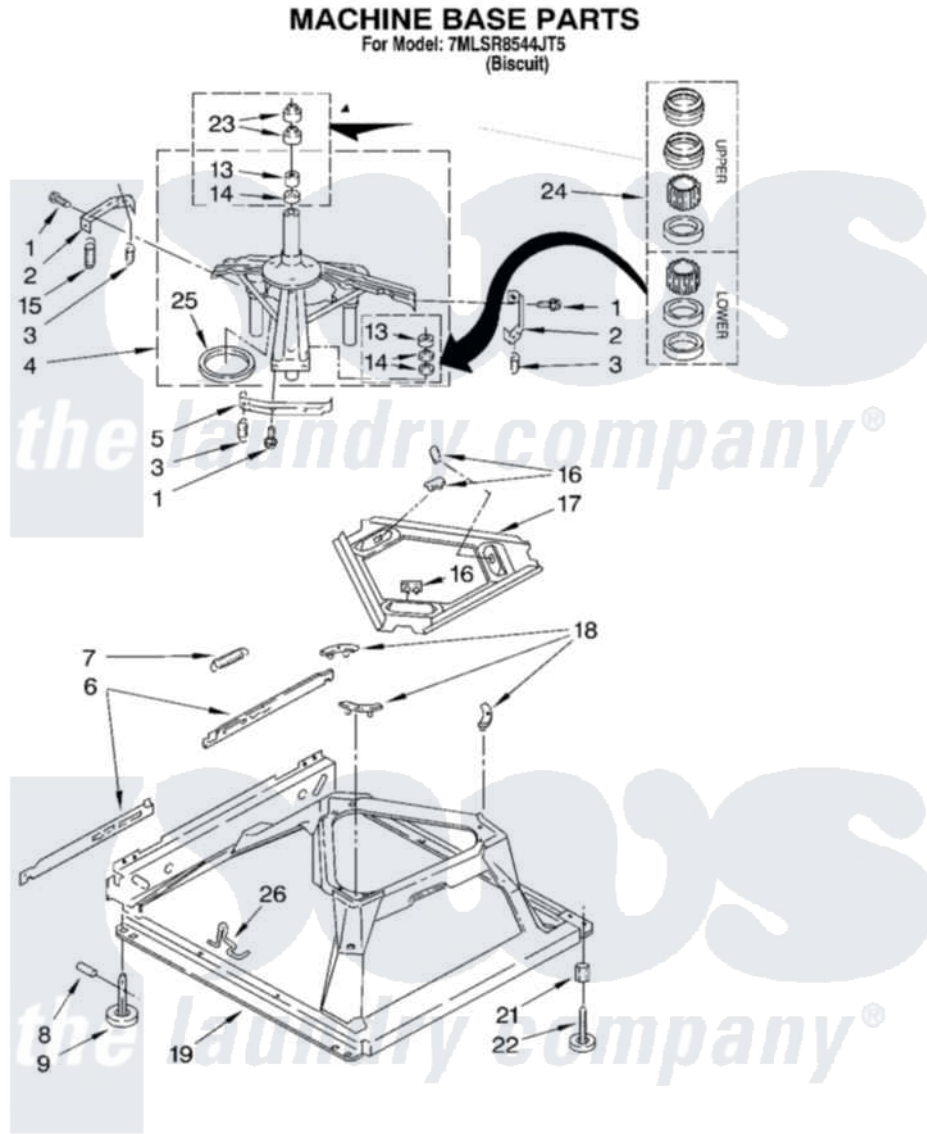

Whirlpool 7MLSR8544JT5 05 - MACHINE BASE PARTS

Whirlpool [Residential Whirlpool 7MLSR8544JT5 Washer Parts](#) Parts Diagram 05 - MACHINE BASE PARTS
Click on the part number to view part

Item	Original Part Number	Replaced By	Status	Part Description
1	3400076			Screw, Bracket Mounting
2	64067			Bracket, Spring Outer
3	63907			Spring, Suspension
4	3362087	280184		Support
5	64065			Bracket, Spring Outer
6	63466			Link, Leveling Mechanism
7	62597	8316845		Spring
8	62837			Pin, Knurled
9	62596	285244		Feet-Leveling
13	3347047	8546455		Bearing, Centerpost
14	357409	359449		Seal, Agitator Shaft
15	388492	W10250667		Spring, Counterweight
16	62568	285219		Pad
17	3946509			Plate, Suspension
18	3363660	285744		Pad
19	3946512	285771		Base

21	3359452		Nut, Lock
22	389102	W10001130	Foot, Leveling
23	356934	8577376	Seal, Centerpost
24	285203		Centerpost Bearing Kit
25	63134		Ring, Sound Deadening
26	63806	W10145155	Retainer, Suspension Spring