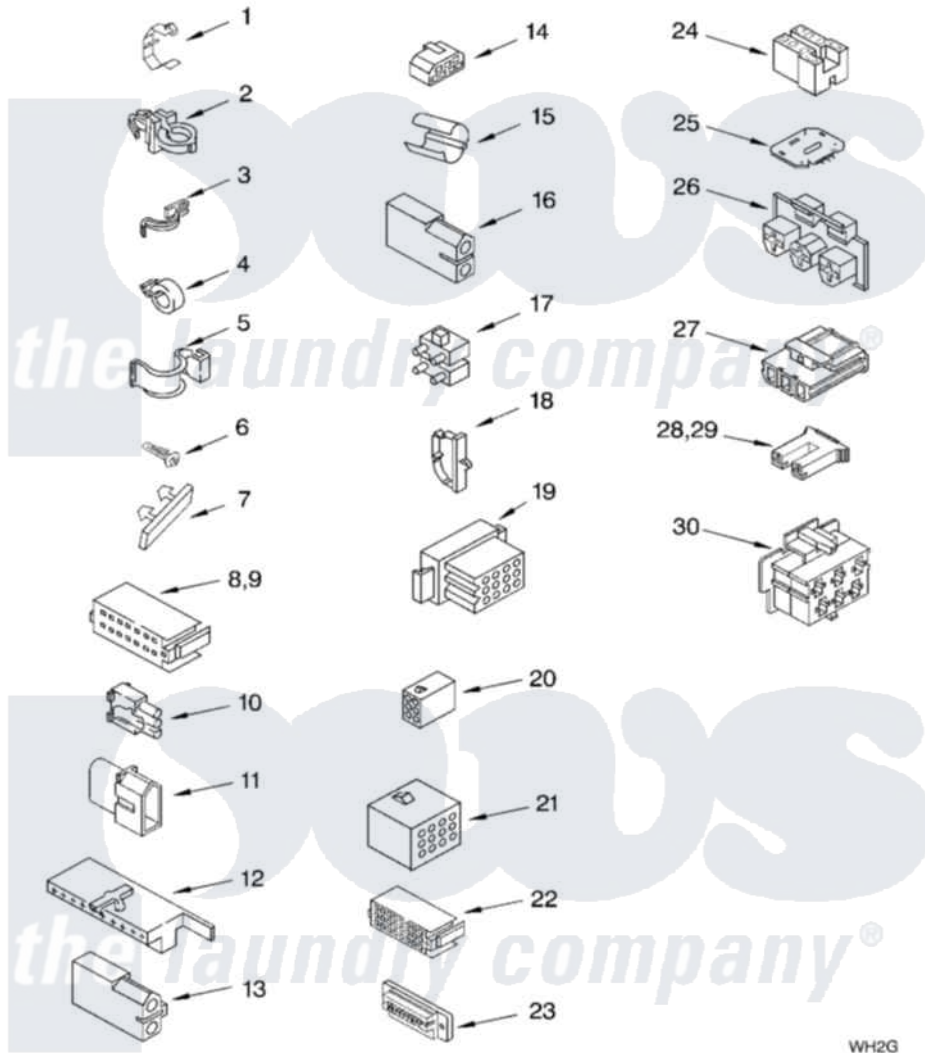

Whirlpool 7MLSR8544JT5 06 - WIRING HARNESS PARTS

WIRING HARNESS PARTS

For Model: 7MLSR8544JT5
(Biscuit)

8179982

9

WH2G

Whirlpool [Residential Whirlpool 7MLSR8544JT5 Washer Parts](#) Parts Diagram 06 - WIRING HARNESS PARTS
Click on the part number to view part

Item	Original Part Number	Replaced By	Status	Part Description
"	BLANK		Not Available	FOR COMPLETE WIRING HARNESS REFER TO CONTROL AND REAR PANEL PARTS PAGE
1	3349557			Retainer, Harness
2	388498		Not Available	Clip, Harness
3	3347812	8528351		Clip
4	3352501	8559320		Restraint, Hose
5	90016			Clip, Pressure Switch Hose
6	3390496	8281256		Clip, Harness
7	389379			Retainer, Side To Feature Panel
8	352090			Timer, Block Disconnect
9	352089			Timer, Block Disconnect
10	62889			Receptacle, Terminal
11	353424			Plug, Terminal
12	62505			Block, Disconnect
				Block, Disconnect (Motor 3

13	3348075		Speed) (Use Term. 94613 Or 94614)
14	3347243		Block, Disconnect
15	63523		Harness, Protector
16	717252		Receptacle, Terminal
17	387566		Plug, Terminal (4-Way) (Power Cord) (Use M3 Screws)
18	3352944		Clip, Harness
19	3390423	Not Available	Block, Disconnect (12-Way) (Timer) (Use Term. 94613)
20	3347730	Not Available	Receptacle, (6-Way) (Use Term. 94613)
21	388818		Plug, Terminal (12-Way) (Use Term. 94613 Or 94614)
22	3369366	Not Available	Timer, Block Disconnect (Black) (Amp) (Use Term. 3369365)
23	3349494		Connector, Etc
24	60687		Connector, Relay (Use Term. 308569)
25	3407125	3955728	Control, Etc
26	3948617	2172937	Connector
27	3360056		Connector
28	3354925		Block, Connector
29	3354926		Block, Connector
30	3948615	Not Available	Connector (T.P.A.) (6-Circuit) (Temp. Switch) (Use Term. 3948619 OR 3948620.)