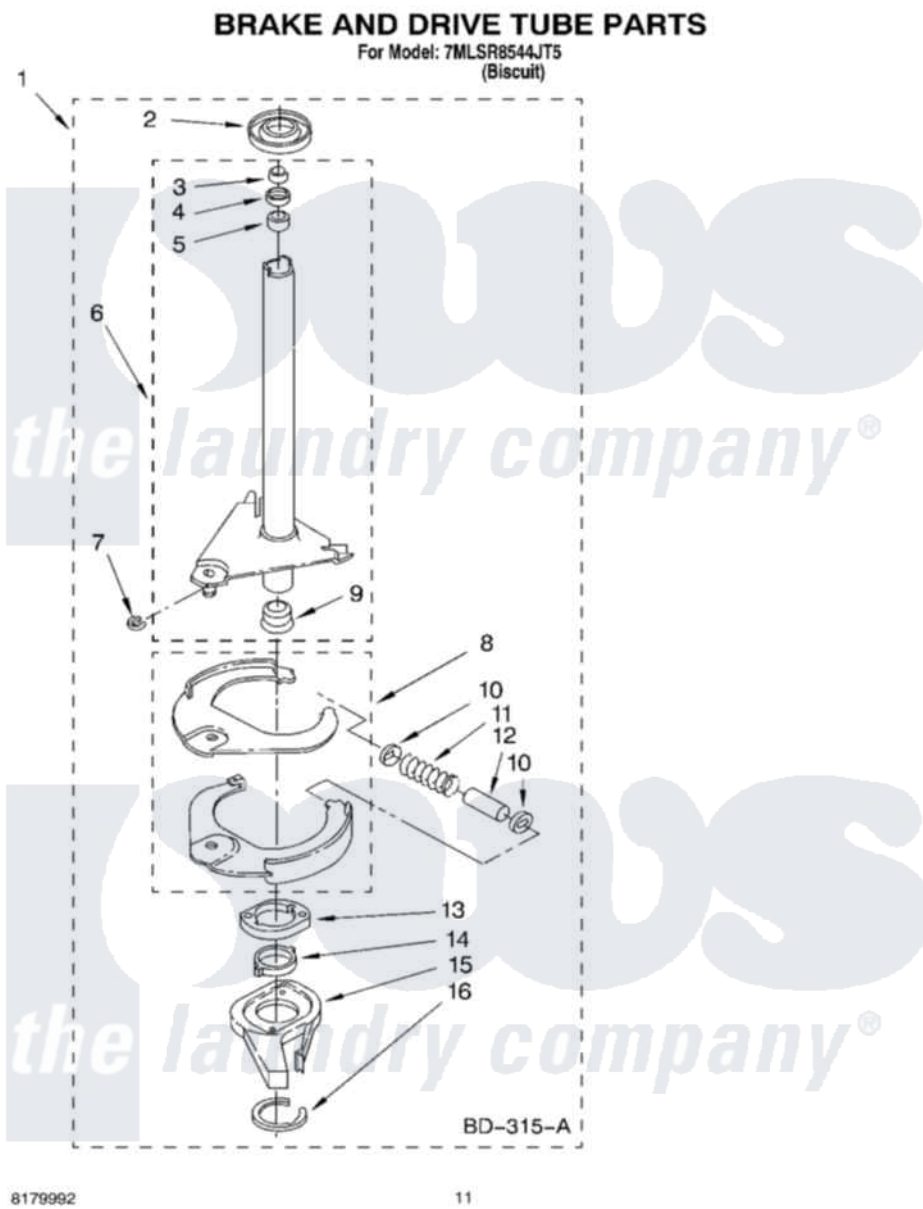

# Whirlpool 7MLSR8544JT5 07 - BRAKE AND DRIVE TUBE PARTS

8179982

11

Whirlpool Residential Whirlpool 7MLSR8544JT5 Washer Parts Parts Diagram 07 - BRAKE AND DRIVE TUBE PARTS  
Click on the part number to view part

Item	Original Part Number	Replaced By	Status	Part Description
1	388952	<a href="#">285792</a>		Basketdrive
2	<a href="#">62658</a>			Ring, Thrust
3	<a href="#">91939</a>			Seal, Shaft
4	<a href="#">356427</a>			Seal, Spin Pinion
5	<a href="#">356937</a>			Spacer, Drive Tube
6	64027	<a href="#">64208</a>		Tube-Spin
7	64035	<a href="#">W10083190</a>		Ring, Retaining
8	64232	<a href="#">285438</a>		Shoe-Brake
9	62703	<a href="#">8546462</a>		"T" Bearing, Spin Tube
10	62648	<a href="#">285658</a>		Sleeve
11	387806		Not Available	Spring, Brake
12	62909	<a href="#">285658</a>		Sleeve
13	63023	<a href="#">8546461</a>		Cam, Brake Release
14	<a href="#">63022</a>			Sleeve, Cam
15	64194	<a href="#">285790</a>		Lining
16	90368	<a href="#">W10083200</a>		Ring, Retaining

" N/A

Not Available

FOLLOWING PARTS NOT  
ILLUSTRATED

" [285208](#)

Lubricant