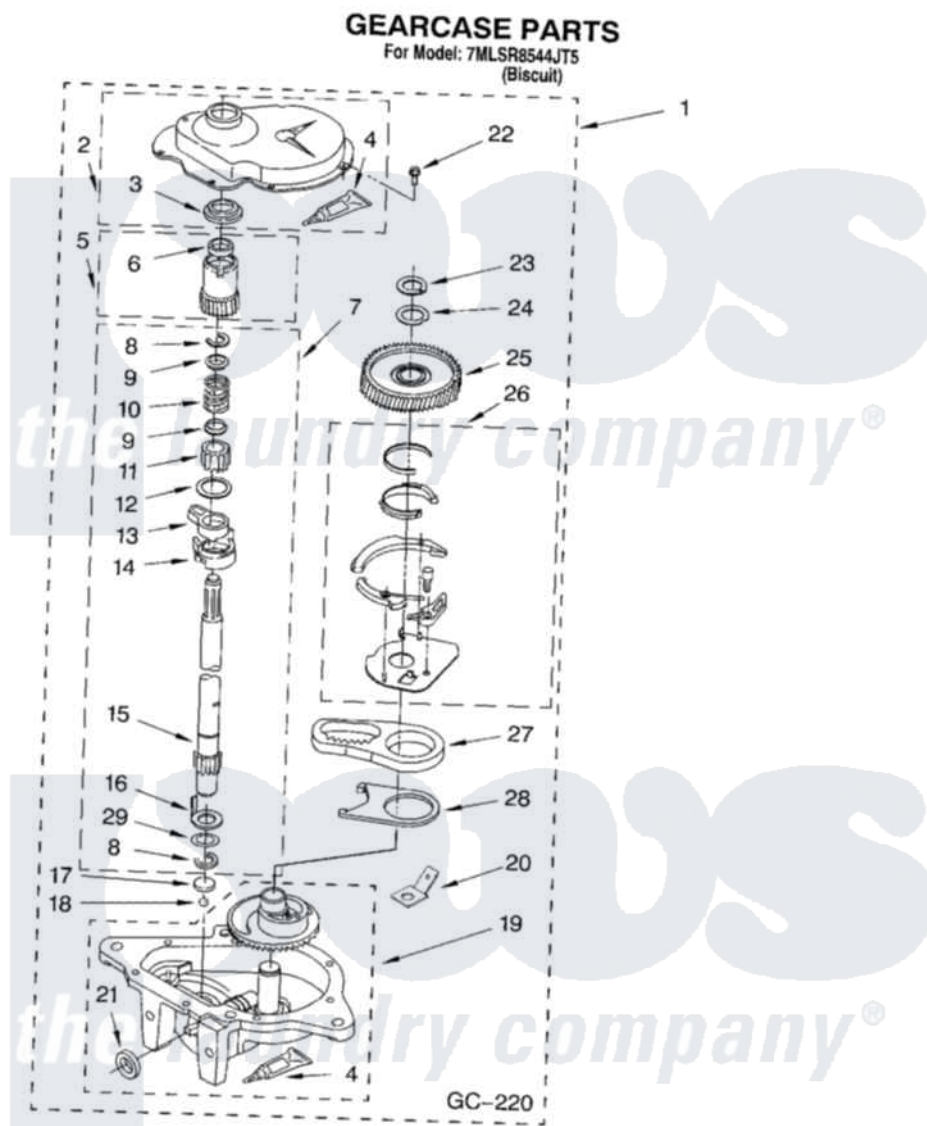

# Whirlpool 7MLSR8544JT5 08 - GEARCASE PARTS

12

8179992

Whirlpool [Residential Whirlpool 7MLSR8544JT5 Washer Parts](#) Parts Diagram 08 - GEARCASE PARTS  
Click on the part number to view part

Item	Original Part Number	Replaced By	Status	Part Description
1	8532118	<a href="#">3360629</a>		Gearcase
2	<a href="#">285202</a>			Cover, Gearcase
3	<a href="#">3349985</a>			Seal, Gearcase Cover
4	<a href="#">285195</a>			Sealer Sealer, Gasket
5	63320	<a href="#">285362</a>		Gear and Pinion
6	<a href="#">356427</a>			Seal, Spin Pinion
7	<a href="#">389387</a>			Shaft, Agitator
8	90369		Not Available	Ring, Retaining (2)
9	<a href="#">62677</a>			Retainer, Spring
10	<a href="#">62676</a>			Spring, Agitator
11	63273	<a href="#">285509</a>		Shaft, Agitator
12	<a href="#">62619</a>			Washer, Agitator Gear
13	62580	<a href="#">285206</a>		Cam-Agitator
14	62581	<a href="#">285206</a>		Cam-Agitator
15	<a href="#">285509</a>			Shaft, Agitator
16	<a href="#">62618</a>			Washer, Cam Thrust

17	16018	<a href="#">285205</a>	Bearing
18	85529	<a href="#">285205</a>	Bearing
19	389230	<a href="#">285515</a>	Gearcase
20	3949116	Not Available	BLOCK TAB, TERMINAL
21	<a href="#">285352</a>		Seal Kit, Thrust Plug
22	<a href="#">3351614</a>		Screw, Gearcase Cover Mounting
23	3362552	<a href="#">285765</a>	Ring-Retrn
24	285735	<a href="#">285766</a>	Washer Kit, Thrust
25	62570	<a href="#">285362</a>	Gear and Pinon
26	388253	<a href="#">999516</a>	Shelf-Glas
27	3349296	<a href="#">8546456</a>	Rack, Connecting
28	<a href="#">62621</a>		Actuator, Shift
29	<a href="#">388815</a>		Washer, Intermediate 1 3976263 Miscellaneous Parts Bag 2 3976300 Washer, Inlet Hose 3 3366913 Clamp, Hose