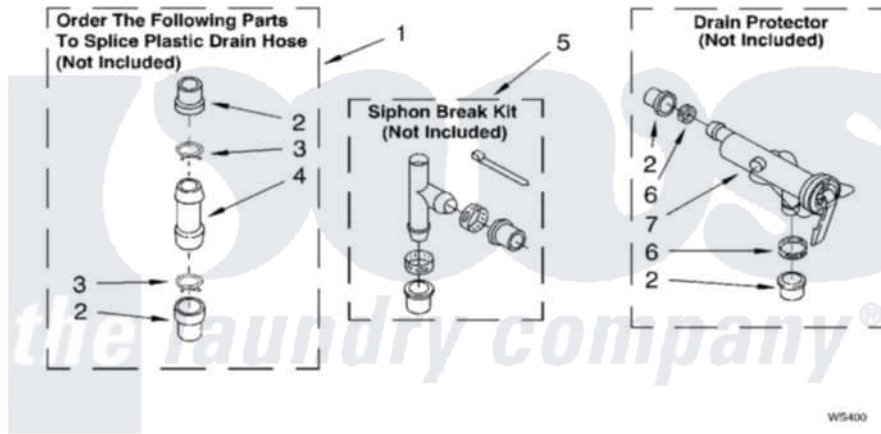

WATER SYSTEM PARTS

For Model: 7MLSR8544JT5
(Biscuit)

8179982

13

Whirlpool [Residential Whirlpool 7MLSR8544JT5 Washer Parts](#) Parts Diagram 09 - WATER SYSTEM PARTS
Click on the part number to view part

Item	Original Part Number	Replaced By	Status	Part Description
1	285442			Water System Parts
2	285321			Water System Parts
3	370447	285655		Clamp, Hose
4	16272			Connector, Straight
5	285320			Water System Parts
6	65349	285655		Clamp, Hose
7	367031			Water System Parts