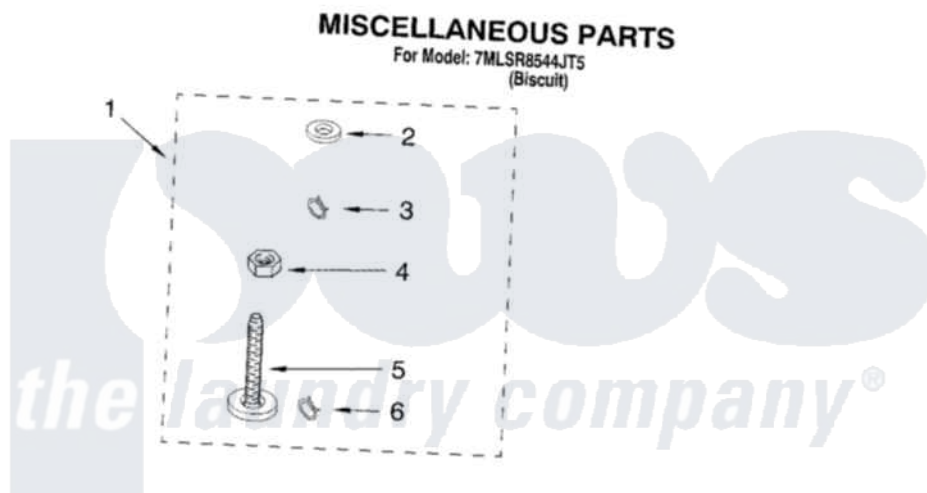

Whirlpool 7MLSR8544JT5 10 - MISCELLANEOUS PARTS OPTIONAL PARTS (NOT INCLUDED)

Whirlpool [Residential Whirlpool 7MLSR8544JT5 Washer Parts](#) Parts Diagram 10 - MISCELLANEOUS PARTS
OPTIONAL PARTS (NOT INCLUDED)
[Click on the part number to view part](#)

Item	Original Part Number	Replaced By	Status	Part Description
1	3976263	285654		Parts-Misc
2	3976300	16123		Washer Inlet-Hose Miscellaneous Parts Must be Ordered Separately.
3	3366913	3357331		Clamp, Drain
4	3359452			Nut, Lock
5	389102	W10001130		Foot, Leveling
6	3366912	356138		Clamp, Hose
"	4392899			Paint, Touch-Up
"	350938			Paint, Pressurized Spray B
"	4392901			Paint, Pressurized Spray
"	4392900			Paint, Bulk)
"	N/A		Not Available	OIL
"	350572			Oil
"	N/A		Not Available	LUBRICANT