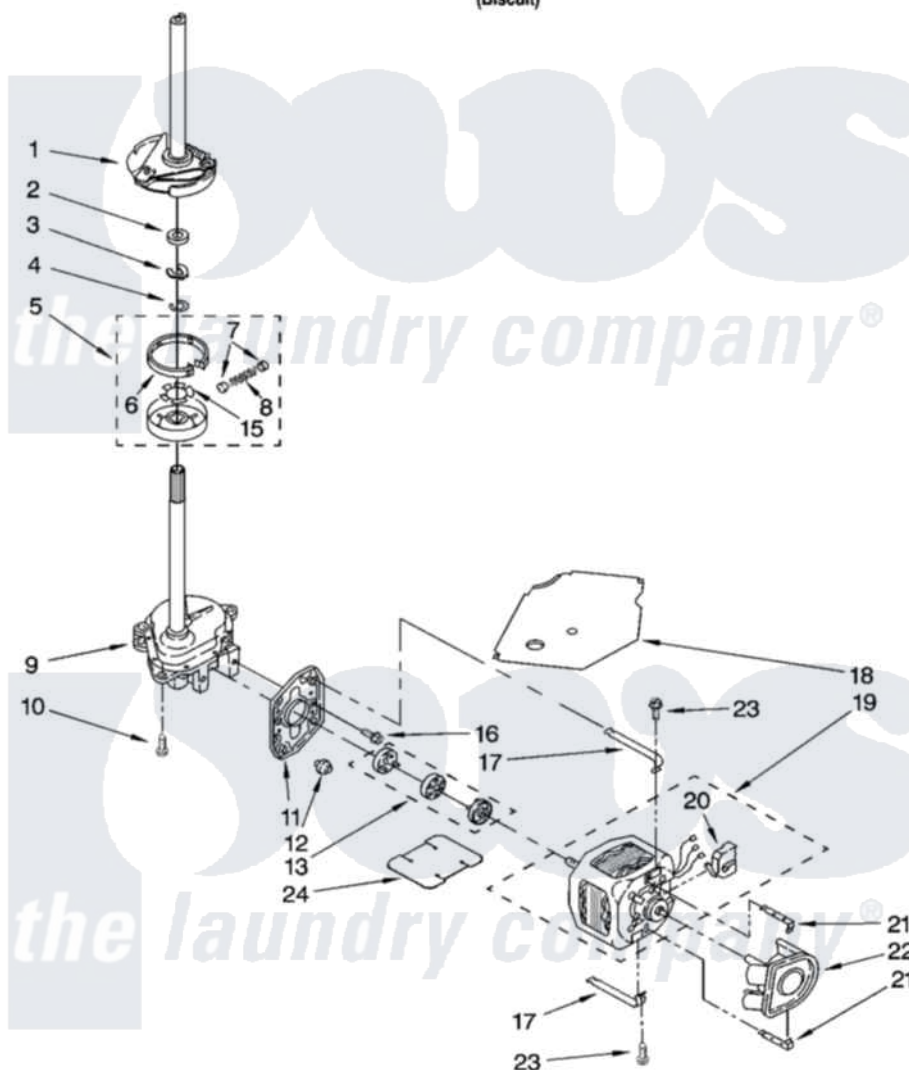

# Whirlpool 7MLSR8544JT6 04 - BRAKE, CLUTCH, GEARCASE, MOTOR AND PUMP PARTS

## BRAKE, CLUTCH, GEARCASE, MOTOR AND PUMP PARTS

For Model: 7MLSR8544JT6  
(Biscuit)

8180155

7

Whirlpool [Residential Whirlpool 7MLSR8544JT6 Washer Parts](#) Parts Diagram 04 - BRAKE, CLUTCH, GEARCASE, MOTOR AND PUMP PARTS  
Click on the part number to view part

Item	Original Part Number	Replaced By	Status	Part Description
1	388952	<a href="#">285792</a>		Basketdrive
2	<a href="#">63292</a>			Washer, Spin Tube Thrust
3	62697	<a href="#">W10080230</a>		Ring, Spin Tube Support
4	63283	<a href="#">285353</a>		Ring
5	3951311	<a href="#">285785</a>		Clutch
6	3951308	<a href="#">285790</a>		Lining
7	<a href="#">62646</a>			Cap, Clutch Spring
8	<a href="#">3946792</a>			Spring And Damper Assembly
9	8532118	<a href="#">3360629</a>		Gearcase
10	3357334	<a href="#">3400516</a>		Screw Anti-Rattle
11	<a href="#">62611</a>			Plate, Motor Mount To Gearcase
12	<a href="#">62691</a>			Grommet, Motor
13	285753	<a href="#">285753A</a>		Coupling
15	<a href="#">3355454</a>			Clip, Main Drive

16	<a href="#">3400516</a>		Screw Anti-Rattle
17	3349637	<a href="#">W10086010</a>	Retainer, Motor
18	<a href="#">3362089</a>		Shield, Tub To Motor
19	8528157	<a href="#">661600</a>	Motor, Main Drive
20	<a href="#">3952056</a>		Switch, Main Drive Motor
21	<a href="#">8546127</a>		Retainer, Pump
22	<a href="#">3363394</a>		Pump
23	3387485	<a href="#">273556</a>	Screw, 10-16 X 5/8
24	<a href="#">8316060</a>		Shield, Tub To Motor