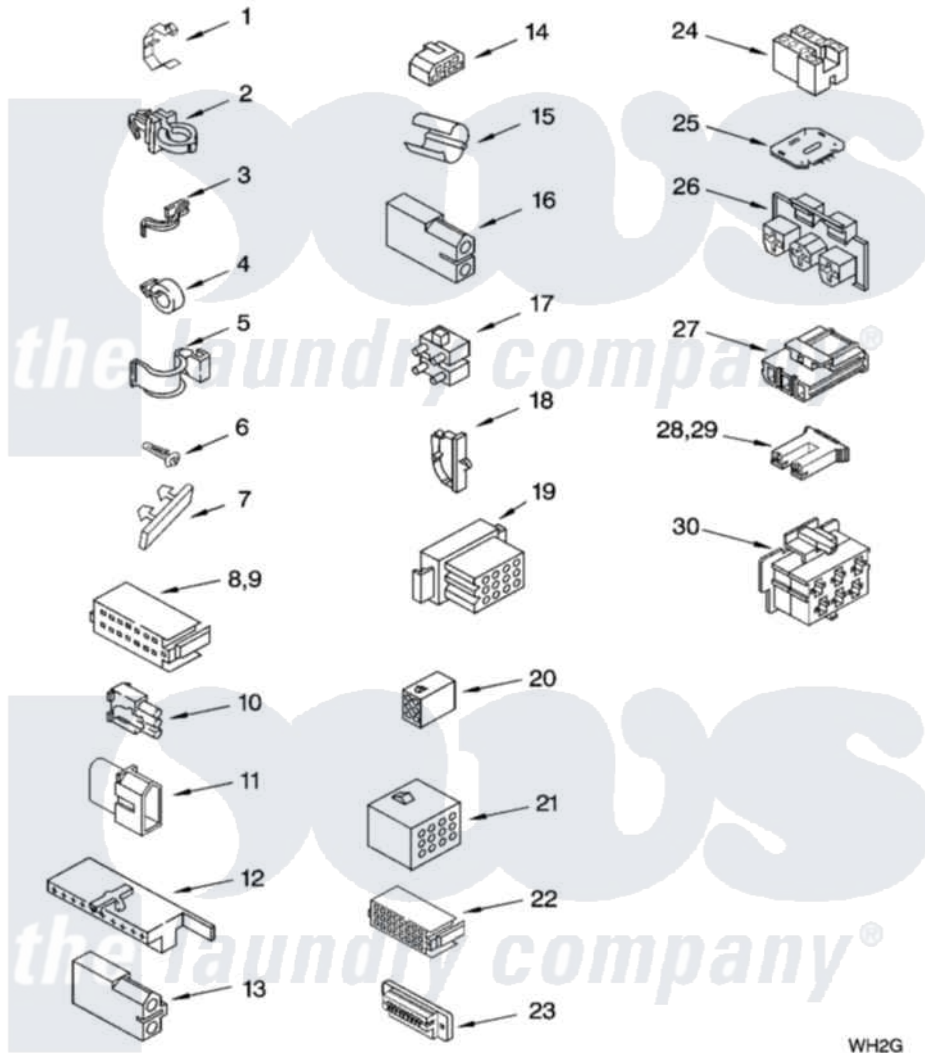

Whirlpool 7MLSR8544JT6 06 - WIRING HARNESS PARTS

WIRING HARNESS PARTS

For Model: 7MLSR8544JT6
(Biscuit)

WH2G

8180155

9

Whirlpool [Residential Whirlpool 7MLSR8544JT6 Washer Parts](#) Parts Diagram 06 - WIRING HARNESS PARTS
Click on the part number to view part

Item	Original Part Number	Replaced By	Status	Part Description
1	3349557			Retainer, Harness
2	388498		Not Available	Clip, Harness
3	3347812	8528351		Clip
4	3352501	8559320		Restraint, Hose
5	90016			Clip, Pressure Switch Hose
6	3390496	8281256		Clip, Harness
7	389379			Retainer, Side To Feature Panel
8	352090			Timer, Block Disconnect
9	352089			Timer, Block Disconnect
10	62889			Receptacle, Terminal
11	353424			Plug, Terminal
12	62505			Block, Disconnect
13	3348075			Block, Disconnect (Motor 3 Speed) (Use Term. 94613 Or 94614)
14	3347243			Block, Disconnect

15	63523		Harness, Protector
16	717252		Receptacle, Terminal
17	387566		Plug, Terminal (4-Way) (Power Cord) (Use M3 Screws)
18	3352944		Clip, Harness
19	3390423	Not Available	Block, Disconnect (12-Way) (Timer) (Use Term. 94613)
20	3347730	Not Available	Receptacle, (6-Way) (Use Term. 94613)
21	388818		Plug, Terminal (12-Way) (Use Term. 94613 Or 94614)
22	3369366	Not Available	Timer, Block Disconnect (Black) (Amp) (Use Term. 3369365)
23	3349494		Connector, Etc
24	60687		Connector, Relay (Use Term. 308569)
25	3407125	3955728	Control, Etc
26	3948617	2172937	Connector
27	3360056		Connector
28	3354925		Block, Connector
29	3354926		Block, Connector
30	3948615	Not Available	Connector (T.P.A.) (6-Circuit) (Temp. Switch) (Use Term. 3948619 OR 3948620.)