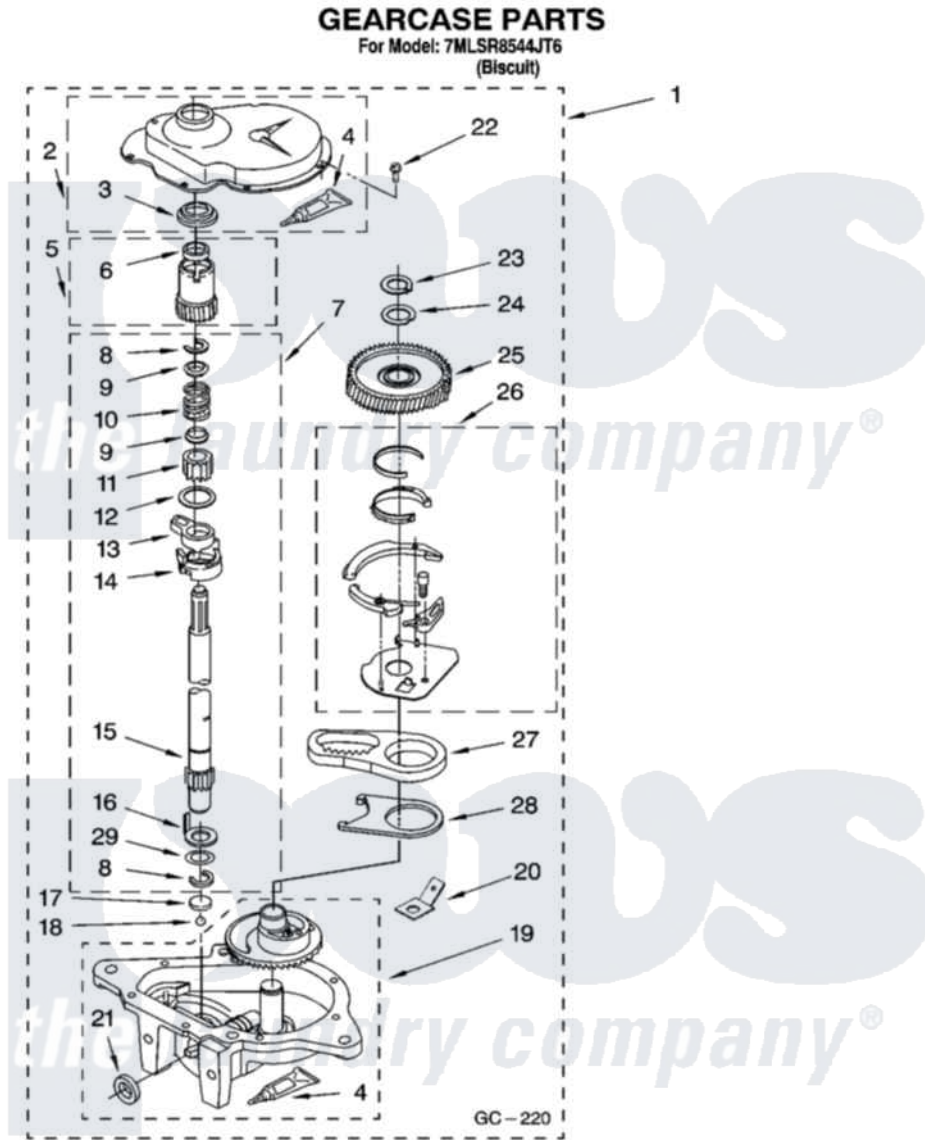

Whirlpool 7MLSR8544JT6 08 - GEARCASE PARTS

12

8180155

Whirlpool [Residential Whirlpool 7MLSR8544JT6 Washer Parts](#) Parts Diagram 08 - GEARCASE PARTS
Click on the part number to view part

Item	Original Part Number	Replaced By	Status	Part Description
1	8532118	3360629		Gearcase
2	285202			Cover, Gearcase
3	3349985			Seal, Gearcase Cover
4	285195			Sealer Sealer, Gasket
5	63320	285362		Gear and Pinion
6	356427			Seal, Spin Pinion
7	389387			Shaft, Agitator
8	90369		Not Available	Ring, Retaining (2)
9	62677			Retainer, Spring
10	62676			Spring, Agitator
11	63273	285509		Shaft, Agitator
12	62619			Washer, Agitator Gear
13	62580	285206		Cam-Agitator
14	62581	285206		Cam-Agitator
15	285509			Shaft, Agitator
16	62618			Washer, Cam Thrust

17	16018	285205	Bearing
18	85529	285205	Bearing
19	389230	285515	Gearcase
20	3949116	Not Available	BLOCK TAB, TERMINAL
21	285352		Seal Kit, Thrust Plug
22	3351614		Screw, Gearcase Cover Mounting
23	3362552	285765	Ring-Retrn
24	285735	285766	Washer Kit, Thrust
25	62570	285362	Gear and Pinon
26	388253	999516	Shelf-Glas
27	3349296	8546456	Rack, Connecting
28	62621		Actuator, Shift
29	388815		Washer, Intermediate 1 3976263 Miscellaneous Parts Bag 2 3976300 Washer, Inlet Hose 3 3366913 Clamp, Hose