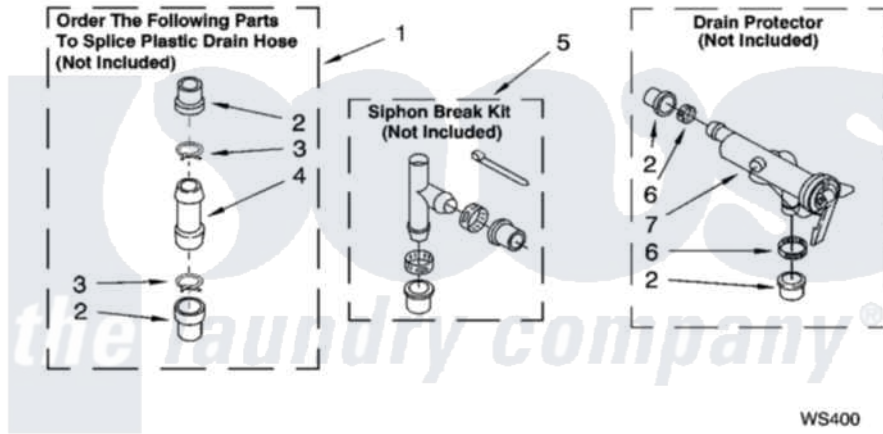

WATER SYSTEM PARTS

For Model: 7MLSR8544JT6
(Biscuit)

WS400

8180155

13

Whirlpool [Residential Whirlpool 7MLSR8544JT6 Washer Parts](#) Parts Diagram 09 - WATER SYSTEM PARTS
Click on the part number to view part

Item	Original Part Number	Replaced By	Status	Part Description
1	285442			Water System Parts
2	285321			Water System Parts
3	370447	285655		Clamp, Hose
4	16272			Connector, Straight
5	285320			Water System Parts
6	65349	285655		Clamp, Hose
7	367031			Water System Parts