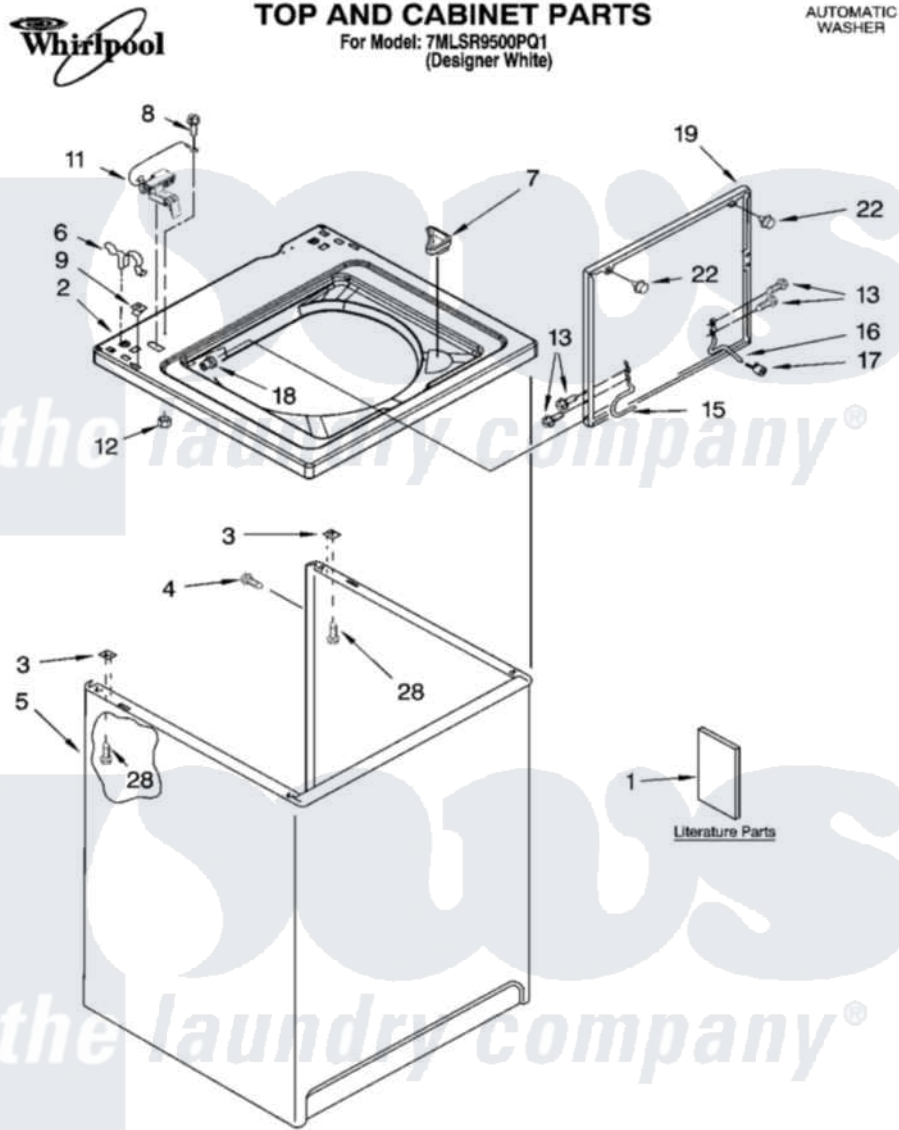

# Whirlpool 7MLSR9500PQ1 01 - TOP AND CABINET PARTS

9-05 Litho in U.S.A. (djc)

1

Part No. 8180794

Whirlpool [Residential Whirlpool 7MLSR9500PQ1 Washer Parts](#) Parts Diagram 01 - TOP AND CABINET PARTS  
 Click on the part number to view part

Item	Original Part Number	Replaced By	Status	Part Description
1	W10071230		Not Available	Installation Instructions
"	8558604		Not Available	Feature Sheet
"	8539808		Not Available	Energy Guide (Mexico)
"	8539806		Not Available	Use & Care Guide
"	8543288		Not Available	Wiring Diagram
2	<a href="#">8318064</a>			Top
3	62750			Spacer, Cabinet To Top (4)
4	3357011	<a href="#">308685</a>		Side Trim )
5	<a href="#">63424</a>			Cabinet
6	<a href="#">62780</a>			Clip, Top And Cabinet And Rear Panel
7	<a href="#">3362952</a>			Dispenser, Bleach
8	<a href="#">3351614</a>			Screw, Gearcase Cover Mounting
9	<a href="#">357213</a>			Nut, Push-In
11	<a href="#">8318084</a>			Switch, Lid
12	8533959	<a href="#">680762</a>		Nut

13	3351355	<a href="#">W10119828</a>	Screw, Lid Hinge Mounting
15	<a href="#">8318088</a>		Hinge, Lid
16	<a href="#">54583</a>		Hinge, Lid
17	<a href="#">19119</a>		Bumper, Lid Hinge
18	<a href="#">21258</a>		Bearing, Lid Hinge
19	8557513	<a href="#">3957617</a>	Lid
22	<a href="#">9724509</a>		Bumper, Lid
28	<a href="#">3390631</a>		Screw, 10-16 X 3/8