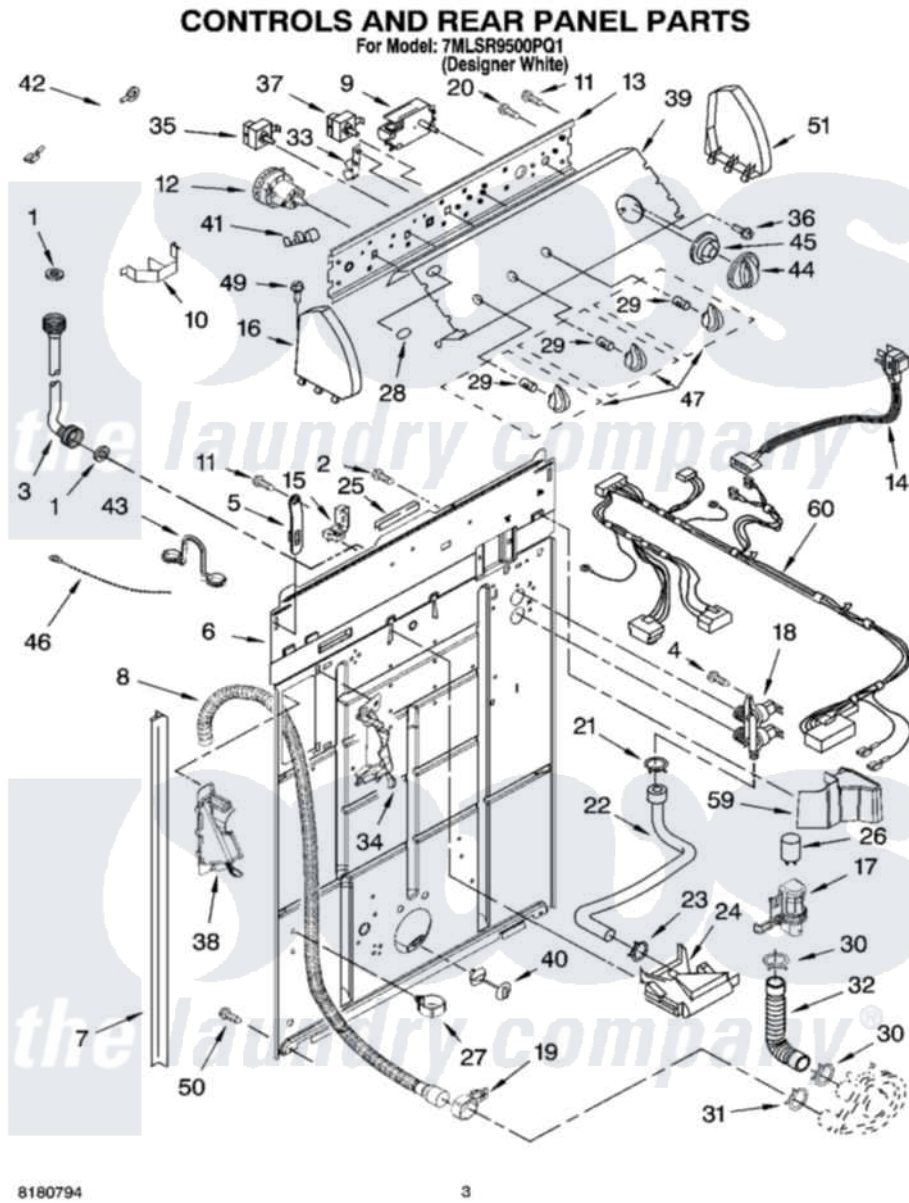

Whirlpool 7MLSR9500PQ1 02 - CONTROLS AND REAR PANEL PARTS

Whirlpool [Residential Whirlpool 7MLSR9500PQ1 Washer Parts](#) Parts Diagram 02 - CONTROLS AND REAR PANEL PARTS

[Click on the part number to view part](#)

Item	Original Part Number	Replaced By	Status	Part Description
1	3976300	16123		Washer Inlet-Hose Miscellaneous Parts Must be Ordered Separately.
2	3351614			Screw, Gearcase Cover Mounting
3	8571378	89503		Hose-Inlet
"	8571377	89503		Hose-Inlet
4	9740848			Screw, Mixing Valve Mounting
5	8568314			Strap, Console
6	8318015			Panel, Rear
7	62747			Pad, Rear Panel
8	8559373	W10096921		Drain Hose Assembly
9	3949208			Timer, Control
10	8055003			Clip, Harness And Pressure Switch
11	90767			Screw, 8A X 3/8 HeX Washer Head Tapping
12	3366847	W10337780		Switch-WL

13	8544893		Bracket, Control
14	8559419		Cord, Power
15	8559337	285777	Relief-Str
16	8271369	279962	Endcap
17	8318046		Clip, Capacitor
18	3952164	285805	Valve-Inlet
19	8541668		Clamp, Hose
20	3179795		Screw, Ground
21	301958	596669	Clamp, Manifold
22	8541607	3357328	Hose, Vacuum Break
23	370450	596669	Clamp, Manifold
24	387606	3360977	Break-Vac
25	303294	3367669	Protector, Edge
26	8572717		Capacitor, Motor Start
27	8541667		Clamp, Hose
28	3400985		Medallion
29	8536939		Clip, Knob
30	3363366	616099	Clamp
31	8317496	285655	Clamp, Hose
32	3951449	285871	Hose
33	8317975		Restraint, Harness
34	8541669		Bucket, Drain Hose
35	661612	W10168256	Switch, Water Temperature
36	3400818		Screw, Timer Mounting
37	3949187	W10168262	Switch, Rotary
38	8541658		Bucket, Drain Hose
39	8539642		Panel, Console
40	8519200		Support, Rear Panel
41	357572	W10113937	Clip, Grounding
42	3398893	3395559	Wire
43	8541672	8577378	U-Bend, Drain Hose
44	8544943		Knob, Timer
45	8544947		Dial, Timer
46	3347868	W10339879	Tie, Cable
47	8544935		Knob, Control
49	388326		Screw, 8-18 X 1.25
50	62863	3390631	Screw, 10-16 X 3/8
51	8271363	279962	Endcap
59	8314879		Shield, Inlet Valve
60	3956729		Harness, Wiring