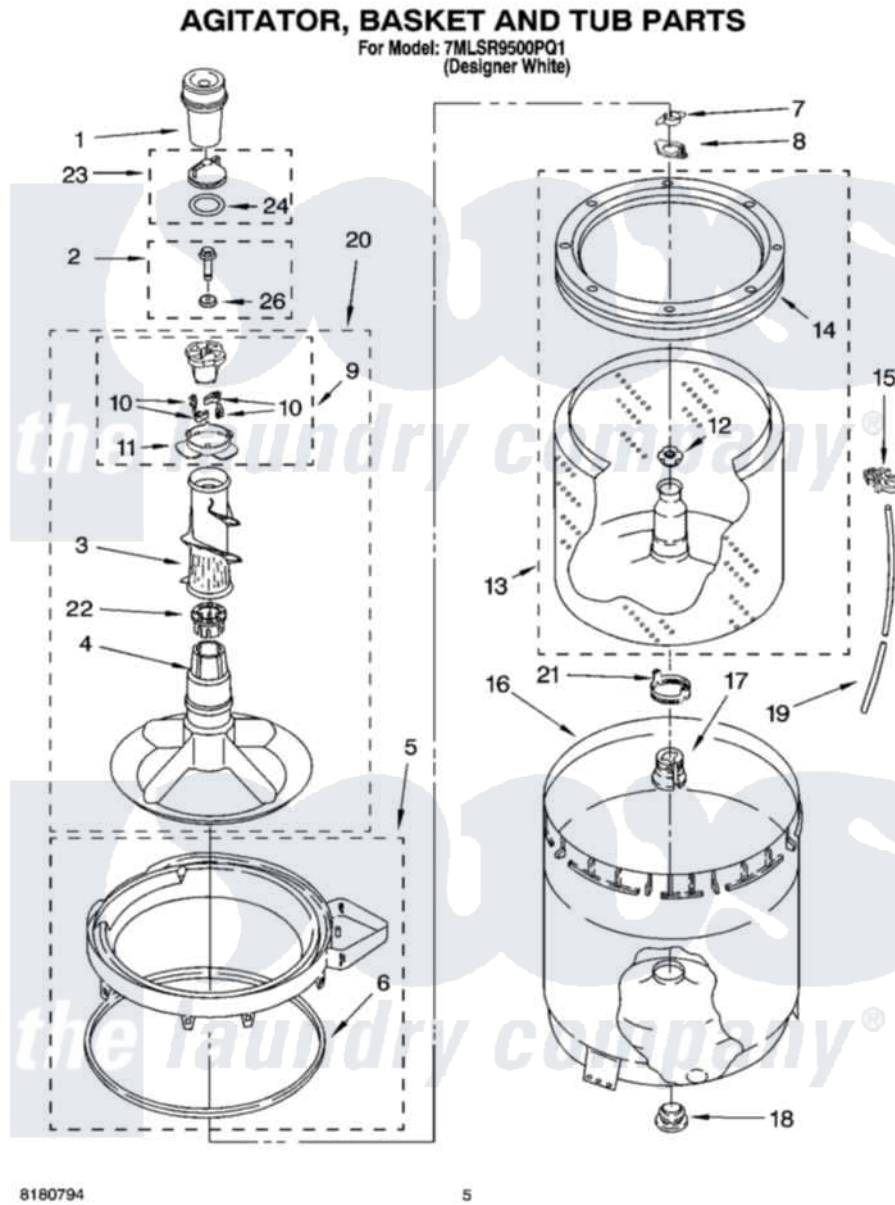

Whirlpool 7MLSR9500PQ1 03 - AGITATOR, BASKET AND TUB PARTS

Whirlpool Residential Whirlpool 7MLSR9500PQ1 Washer Parts Parts Diagram 03 - AGITATOR, BASKET AND TUB PARTS

[Click on the part number to view part](#)

Item	Original Part Number	Replaced By	Status	Part Description
1	63580			Dispenser, Fabric Softener
2	358237			Screw And Washer
3	3348752			Mover, Clothes
4	3347288			Agitator
5	8528150	W10445870		Ring-Tub
6	3976308			Gasket, Tub Ring
7	3354845			Clip, Agitator
8	8543666			Washer, Agitator
9	3363663	285811		Cam-Agitator
10	3366877	80040		Dog-Agitator
11	3363661			Bearing, Driven Cam
12	21366			Nut, Spanner
13	8526017	W10389329		Clothes Container, Assembly
14	8519788	387240		Ring, Balance
15	2219077			Clip, Pressure Switch Hose
16	63849			Strain Relief, Power Cord

17	389140		Tub Block, Basket Drive
18	383727		Gasket, Centerpodt
19	3347780	353244	Hose, Pressure Switch
20	3348117	285565	Agitator
21	8577198		Filter, Lint
22	3350389	285587	Washer
23	3354733	W10074580	Cap, Barrier
24	3348855	W10072840	Fabric Softener
26	3949550		Washer