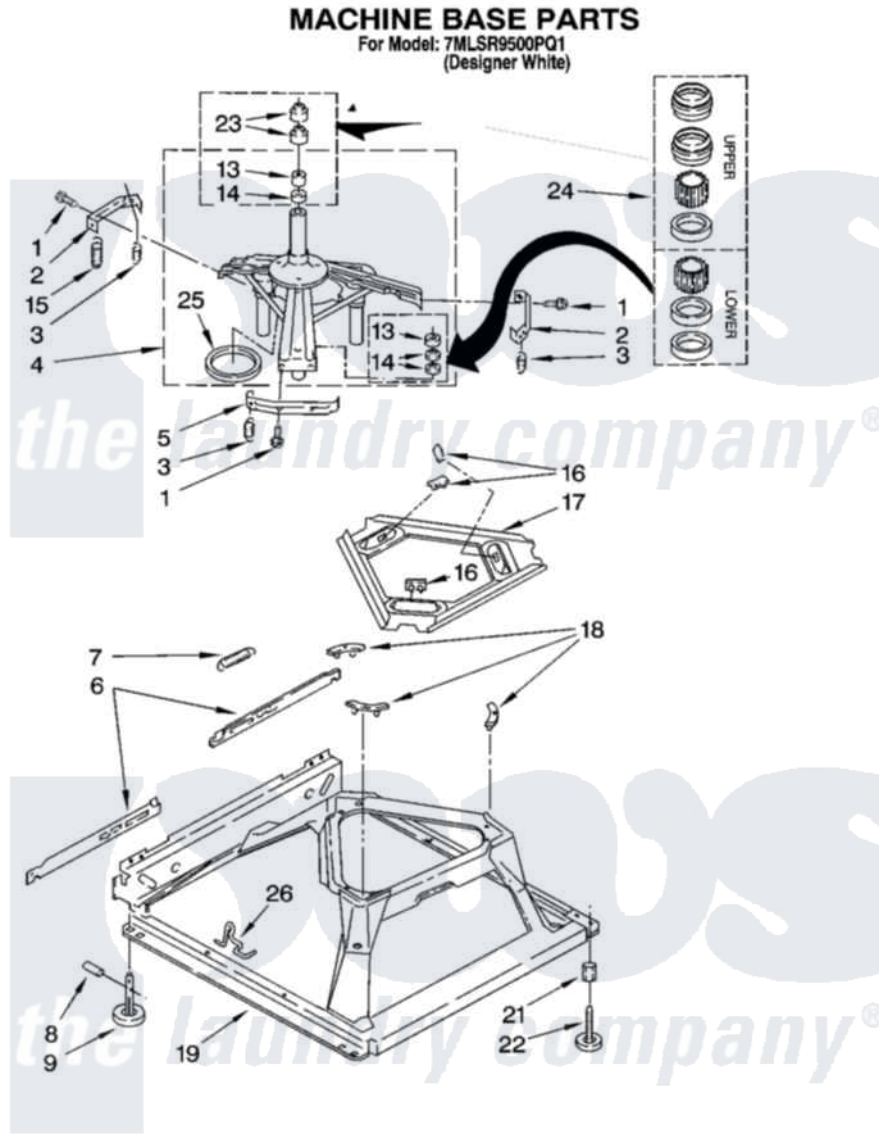

# Whirlpool 7MLSR9500PQ1 04 - MACHINE BASE PARTS

8180794

7

Whirlpool [Residential Whirlpool 7MLSR9500PQ1 Washer Parts](#) Parts Diagram 04 - MACHINE BASE PARTS  
Click on the part number to view part

Item	Original Part Number	Replaced By	Status	Part Description
1	<a href="#">3400076</a>			Screw, Bracket Mounting
2	<a href="#">64067</a>			Bracket, Spring Outer
3	<a href="#">63907</a>			Spring, Suspension
4	8575214	<a href="#">280184</a>		Support
5	<a href="#">64065</a>			Bracket, Spring Outer
6	<a href="#">63466</a>			Link, Leveling Mechanism
7	62597	<a href="#">8316845</a>		Spring
8	<a href="#">62837</a>			Pin, Knurled
9	62596	<a href="#">285244</a>		Feet-Leveling
13	3347047	<a href="#">8546455</a>		Bearing, Centerpost
14	357409	<a href="#">359449</a>		Seal, Agitator Shaft
15	388492	<a href="#">W10250667</a>		Spring, Counterweight
16	62568	<a href="#">285219</a>		Pad
17	<a href="#">3946509</a>			Plate, Suspension
18	3363660	<a href="#">285744</a>		Pad
19	3946512	<a href="#">285771</a>		Base

21	<a href="#">3359452</a>		Nut, Lock
22	389102	<a href="#">W10001130</a>	Foot, Leveling
23	356934	<a href="#">8577376</a>	Seal, Centerpost
24	<a href="#">285203</a>		Centerpost Bearing Kit
25	<a href="#">63134</a>		Ring, Sound Deadening
26	63806	<a href="#">W10145155</a>	Retainer, Suspension Spring