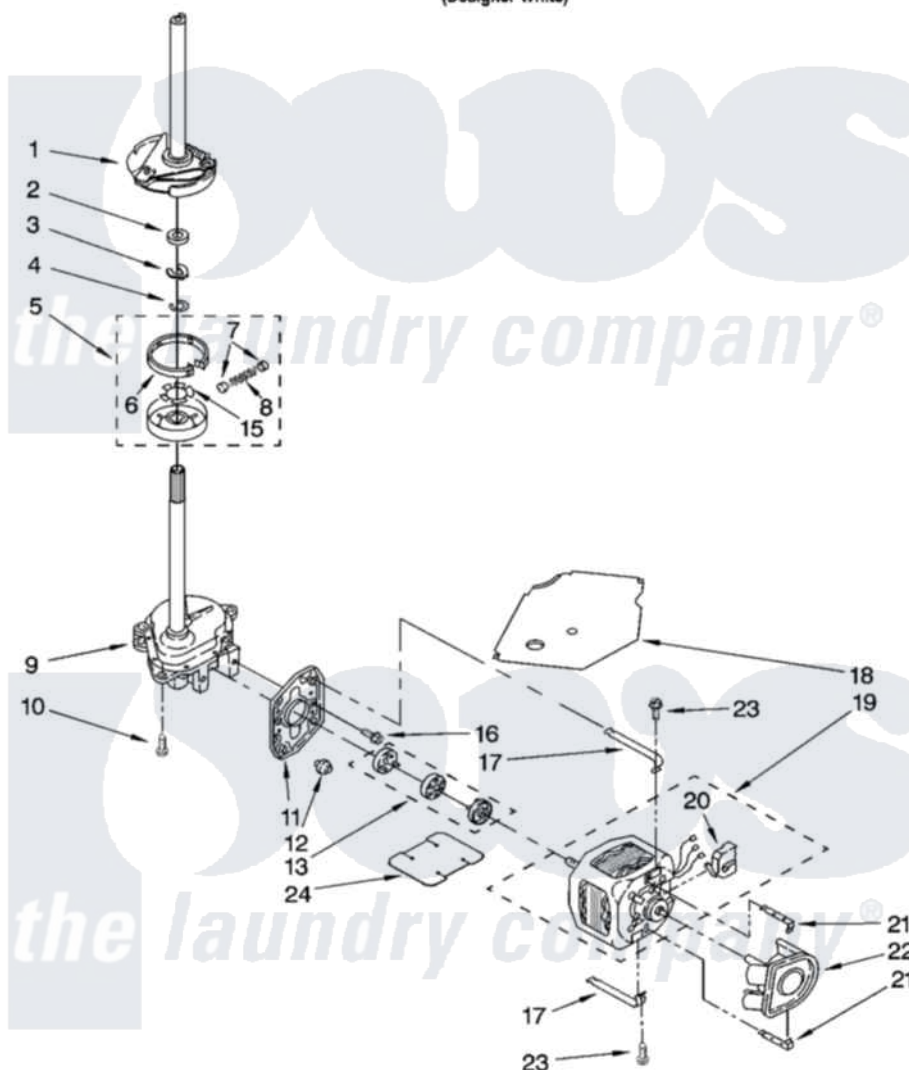

# Whirlpool 7MLSR9500PQ1 05 - BRAKE, CLUTCH, GEARCASE, MOTOR AND PUMP PARTS

## BRAKE, CLUTCH, GEARCASE, MOTOR AND PUMP PARTS

For Model: 7MLSR9500PQ1  
(Designer White)

8

8180794

Whirlpool [Residential Whirlpool 7MLSR9500PQ1 Washer Parts](#) Parts Diagram 05 - BRAKE, CLUTCH, GEARCASE, MOTOR AND PUMP PARTS

[Click on the part number to view part](#)

Item	Original Part Number	Replaced By	Status	Part Description
1	388952	<a href="#">285792</a>		Basketdrive
2	<a href="#">63292</a>			Washer, Spin Tube Thrust
3	62697	<a href="#">W10080230</a>		Ring, Spin Tube Support
4	63283	<a href="#">285353</a>		Ring
5	3951311	<a href="#">285785</a>		Clutch
6	3951308	<a href="#">285790</a>		Lining
7	<a href="#">62646</a>			Cap, Clutch Spring
8	<a href="#">3946792</a>			Spring And Damper Assembly
9	8532118	<a href="#">3360629</a>		Gearcase
10	3357334	<a href="#">3400516</a>		Screw Anti-Rattle
11	<a href="#">62611</a>			Plate, Motor Mount To Gearcase
12	<a href="#">62691</a>			Grommet, Motor
13	3364002	<a href="#">285753A</a>		Coupling
15	<a href="#">3355454</a>			Clip, Main Drive

16	<a href="#">3400516</a>		Screw Anti-Rattle
17	3349637	<a href="#">W10086010</a>	Retainer, Motor
18	<a href="#">3362089</a>		Shield, Tub To Motor
19	8528157	<a href="#">661600</a>	Motor, Main Drive
20	<a href="#">3952056</a>		Switch, Main Drive Motor
21	<a href="#">8546127</a>		Retainer, Pump
22	<a href="#">3363394</a>		Pump
23	3387485	<a href="#">273556</a>	Screw, 10-16 X 5/8
24	<a href="#">8316060</a>		Shield, Tub To Motor